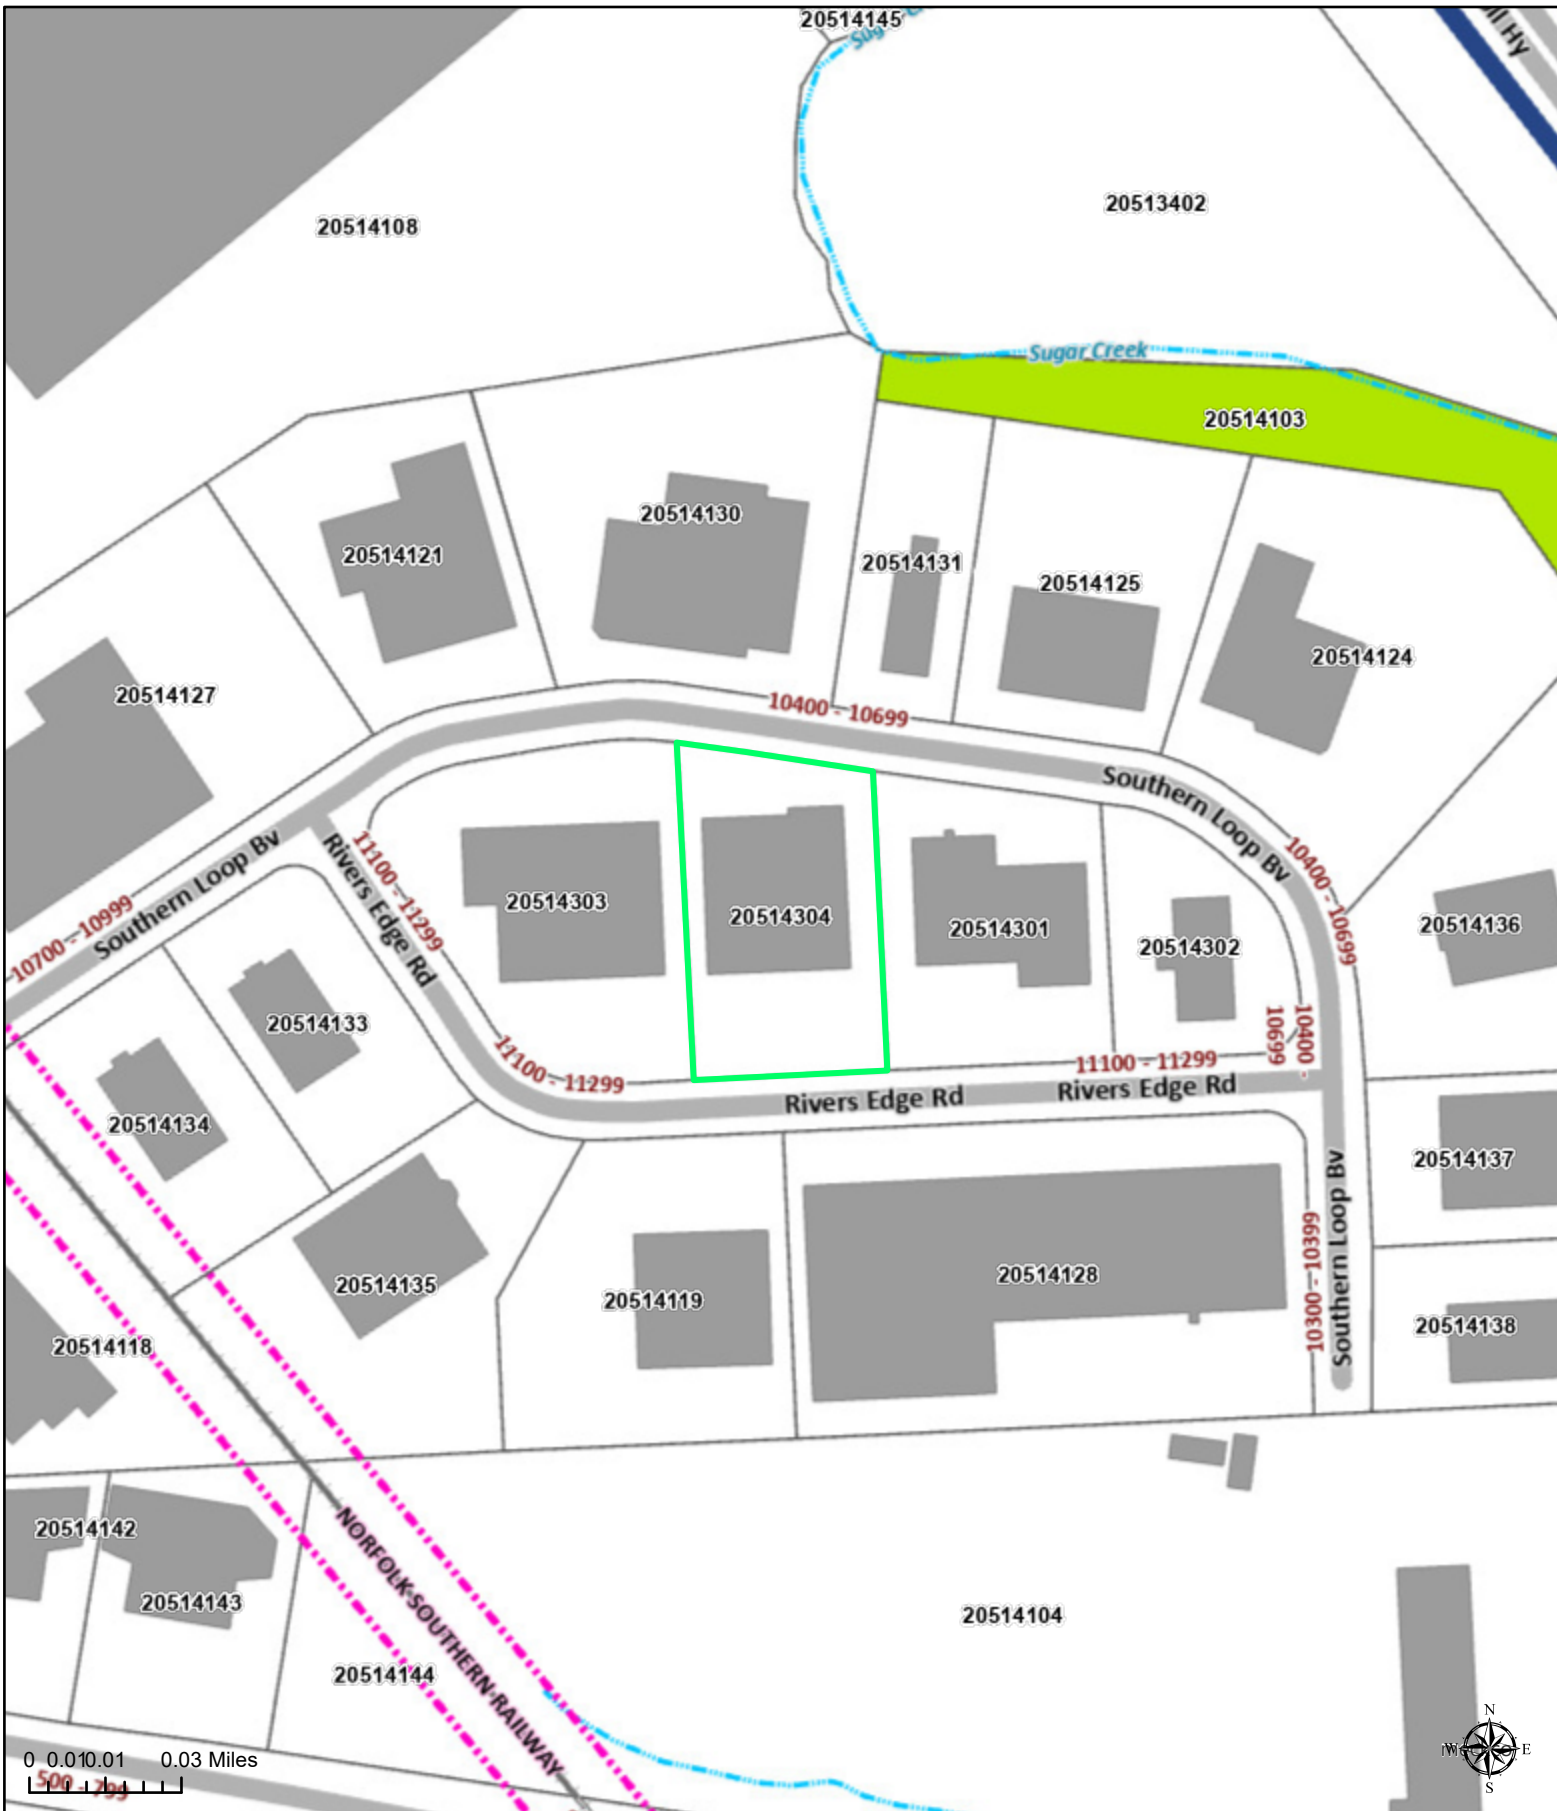

Polaris 3G Map – Mecklenburg County, North Carolina

10605 Southern Loop Blvd

Date Printed: 6/29/2026 1:50 PM

This map or report is prepared for the inventory of real property within Mecklenburg County and is compiled from recorded deeds, plats, tax maps, surveys, planimetric maps, and other public records and data. Users of this map or report are hereby notified that the aforementioned public primary information sources should be consulted for verification. Mecklenburg County and its mapping contractors assume no legal responsibility for the information contained herein.