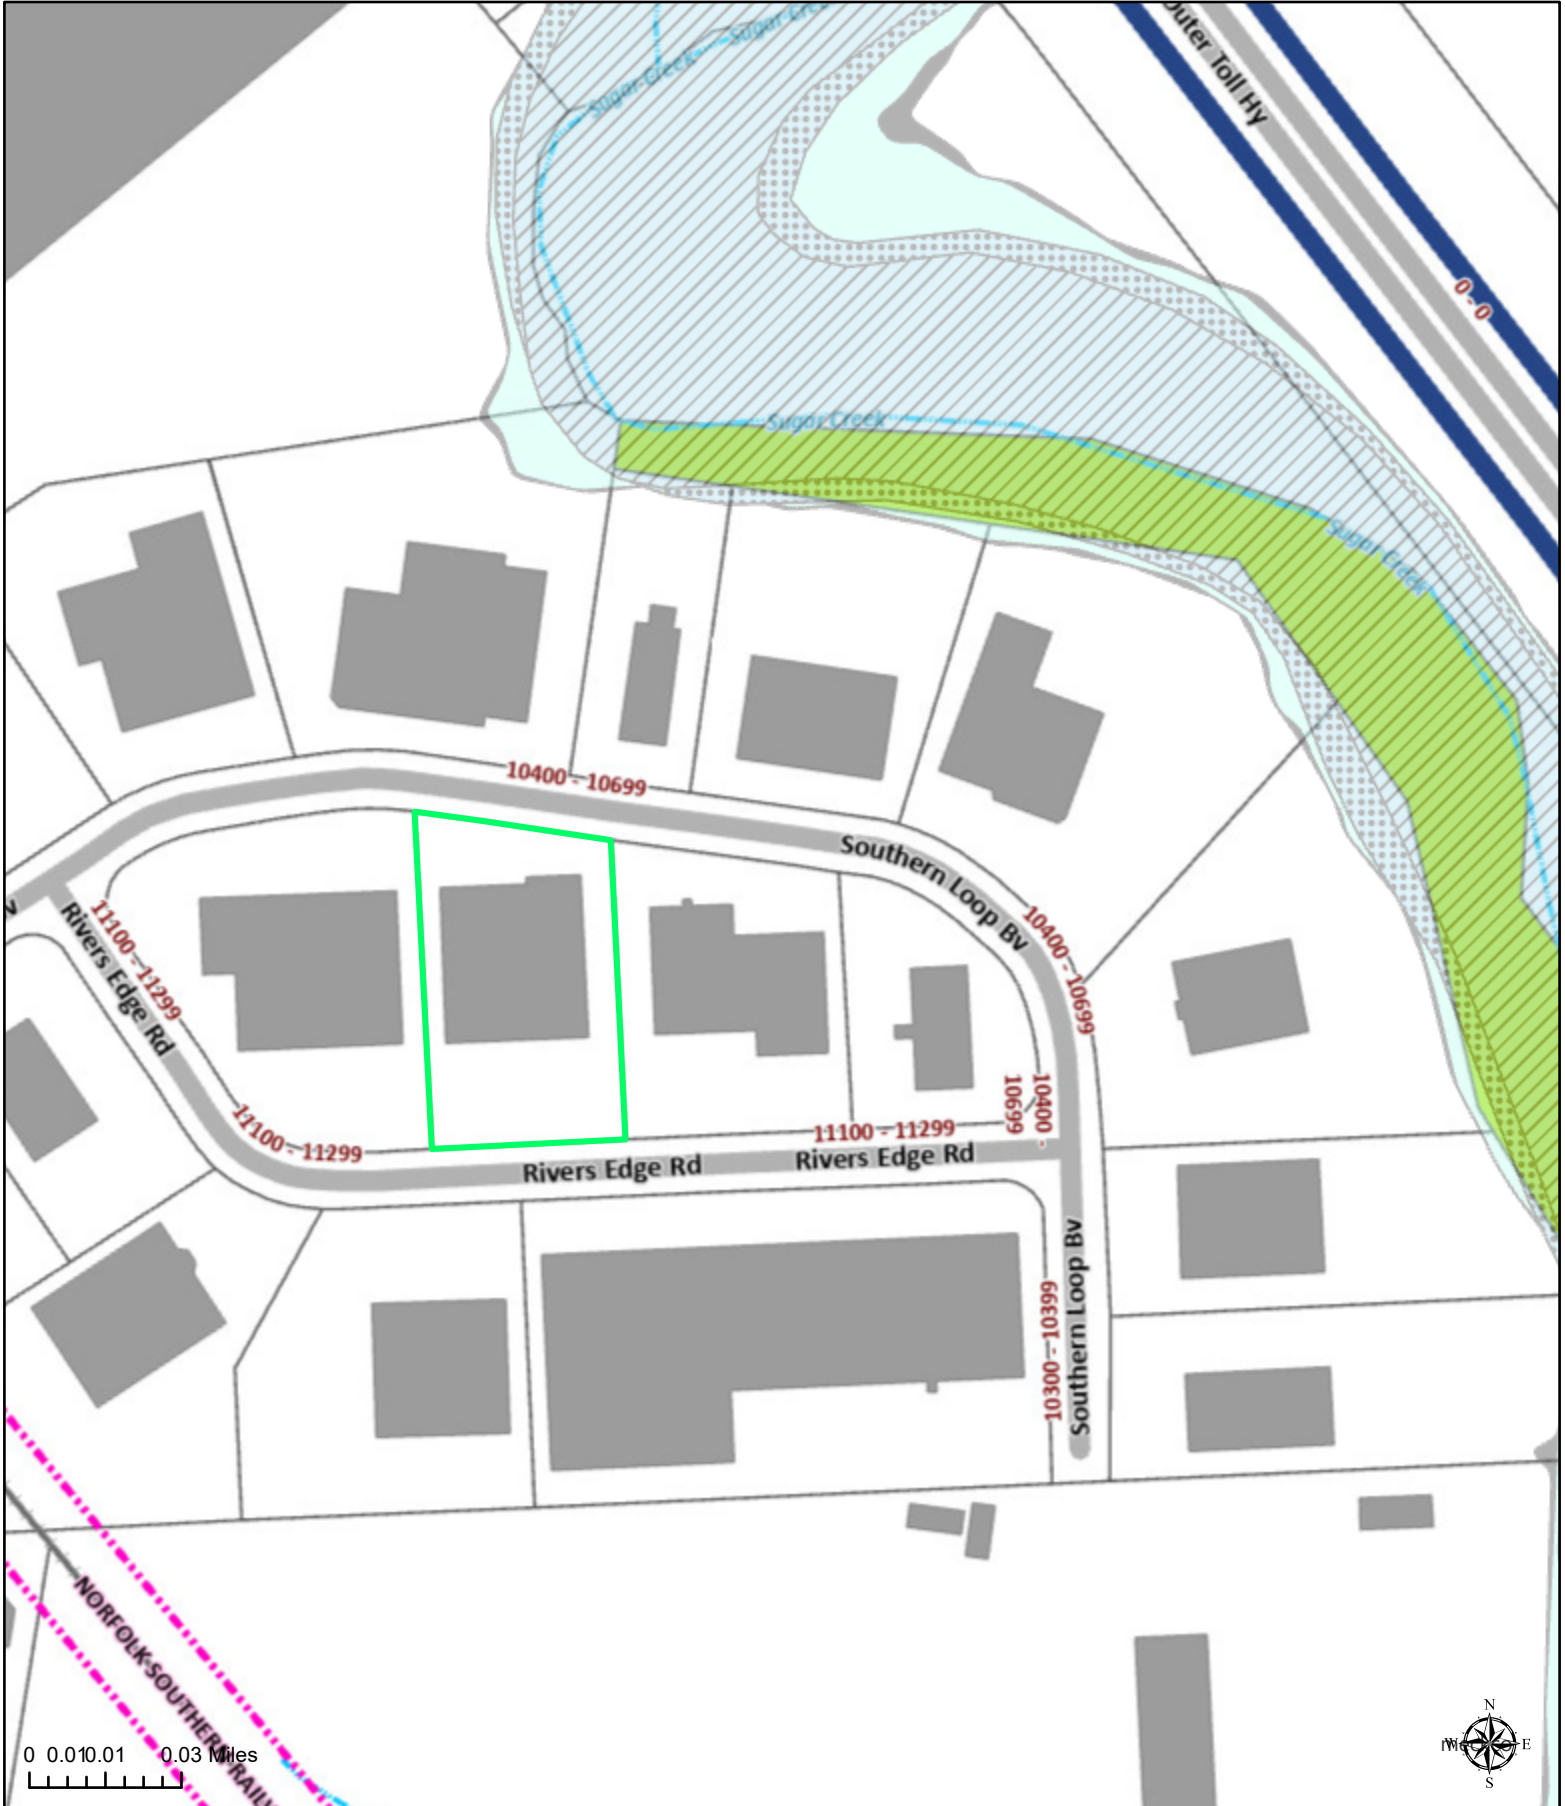

Polaris 3G Map – Mecklenburg County, North Carolina

10605 Southern Loop Blvd

Date Printed: 6/29/2026 1:54 PM

This map or report is prepared for the inventory of real property within Mecklenburg County and is compiled from recorded deeds, plats, tax maps, surveys, planimetric maps, and other public records and data. Users of this map or report are hereby notified that the aforementioned public primary information sources should be consulted for verification. Mecklenburg County and its mapping contractors assume no legal responsibility for the information contained herein.