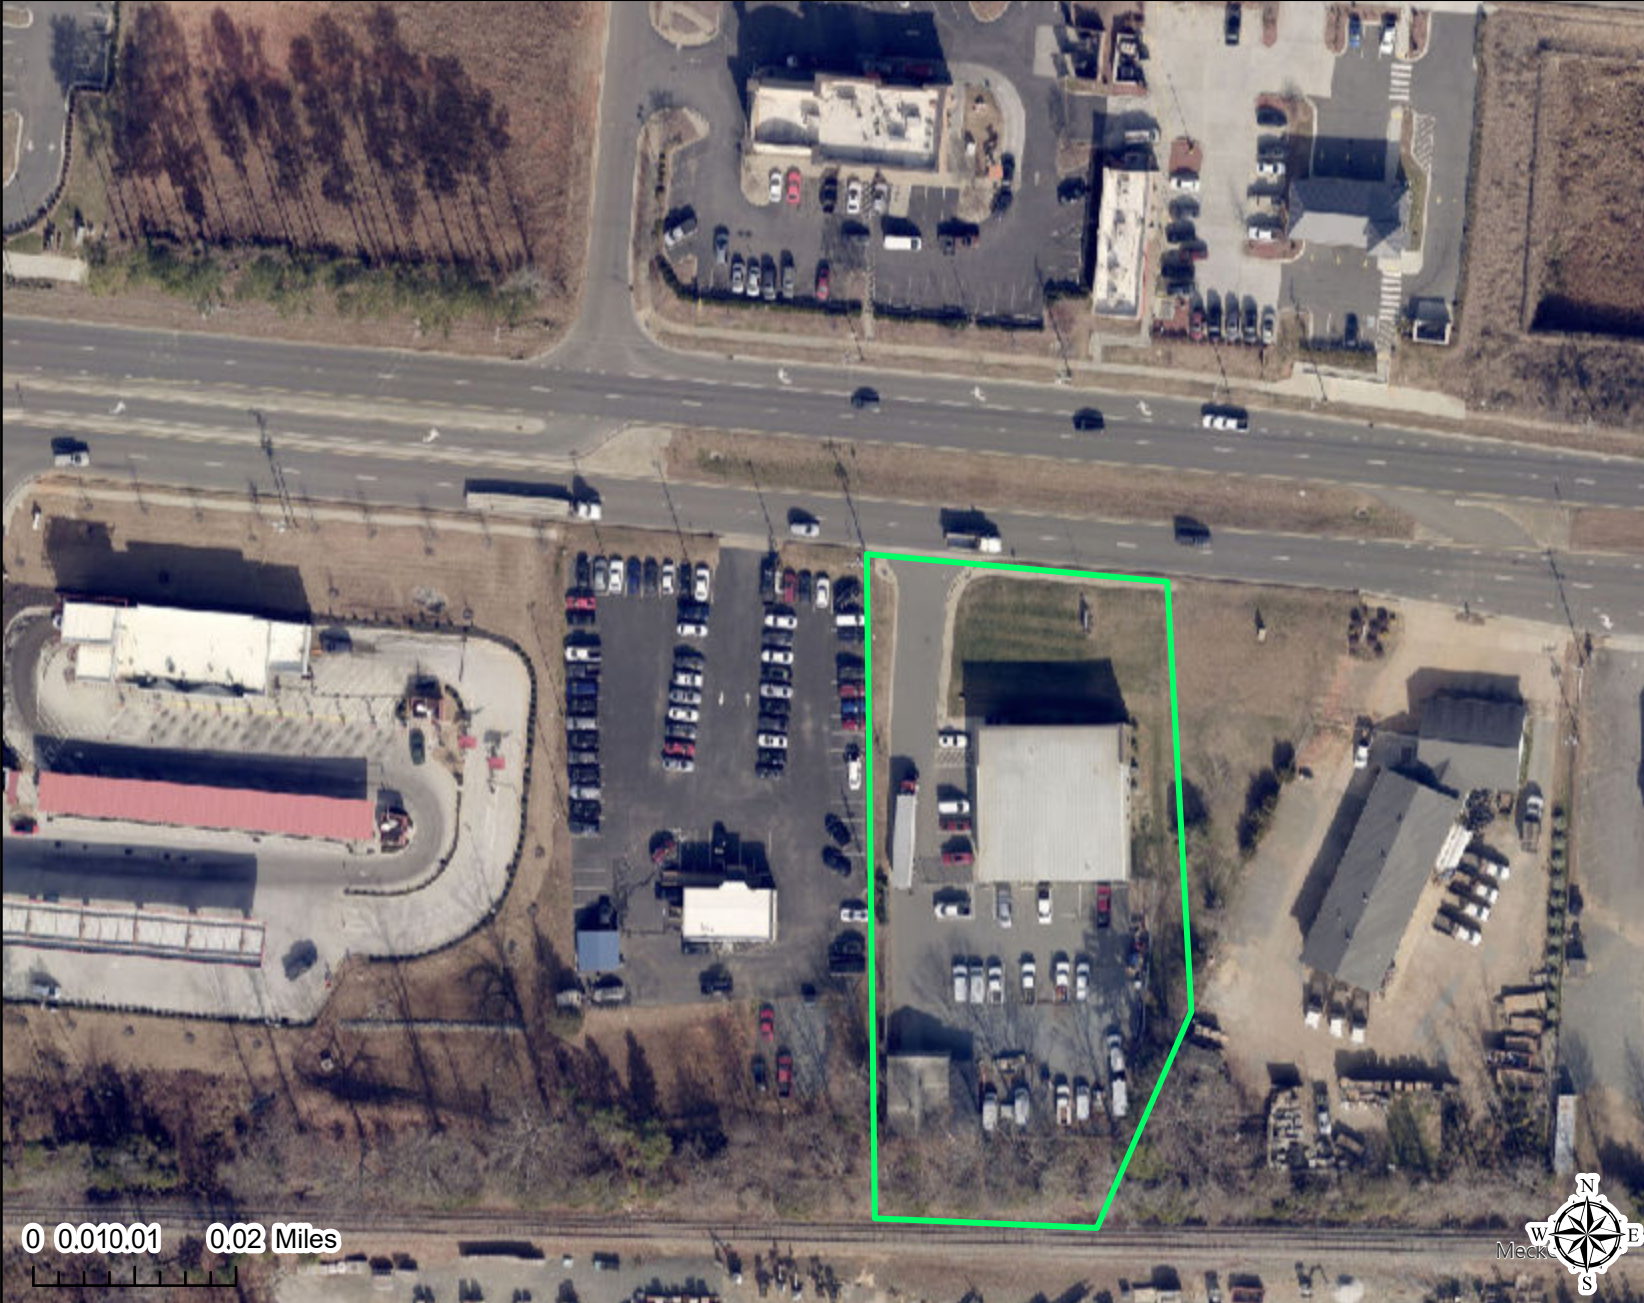

Polaris Map – Mecklenburg County, North Carolina

Aerial 2

Mecklenburg County GIS

Date Printed: 6/11/2026 11:23 AM

Overlay Legend

This map or report is prepared for the inventory of real property within Mecklenburg County and is compiled from recorded deeds, plats, tax maps, surveys, planimetric maps, and other public records and data. Users of this map or report are hereby notified that the aforementioned public primary information sources should be consulted for verification. Mecklenburg County and its mapping contractors assume no legal responsibility for the information contained herein.