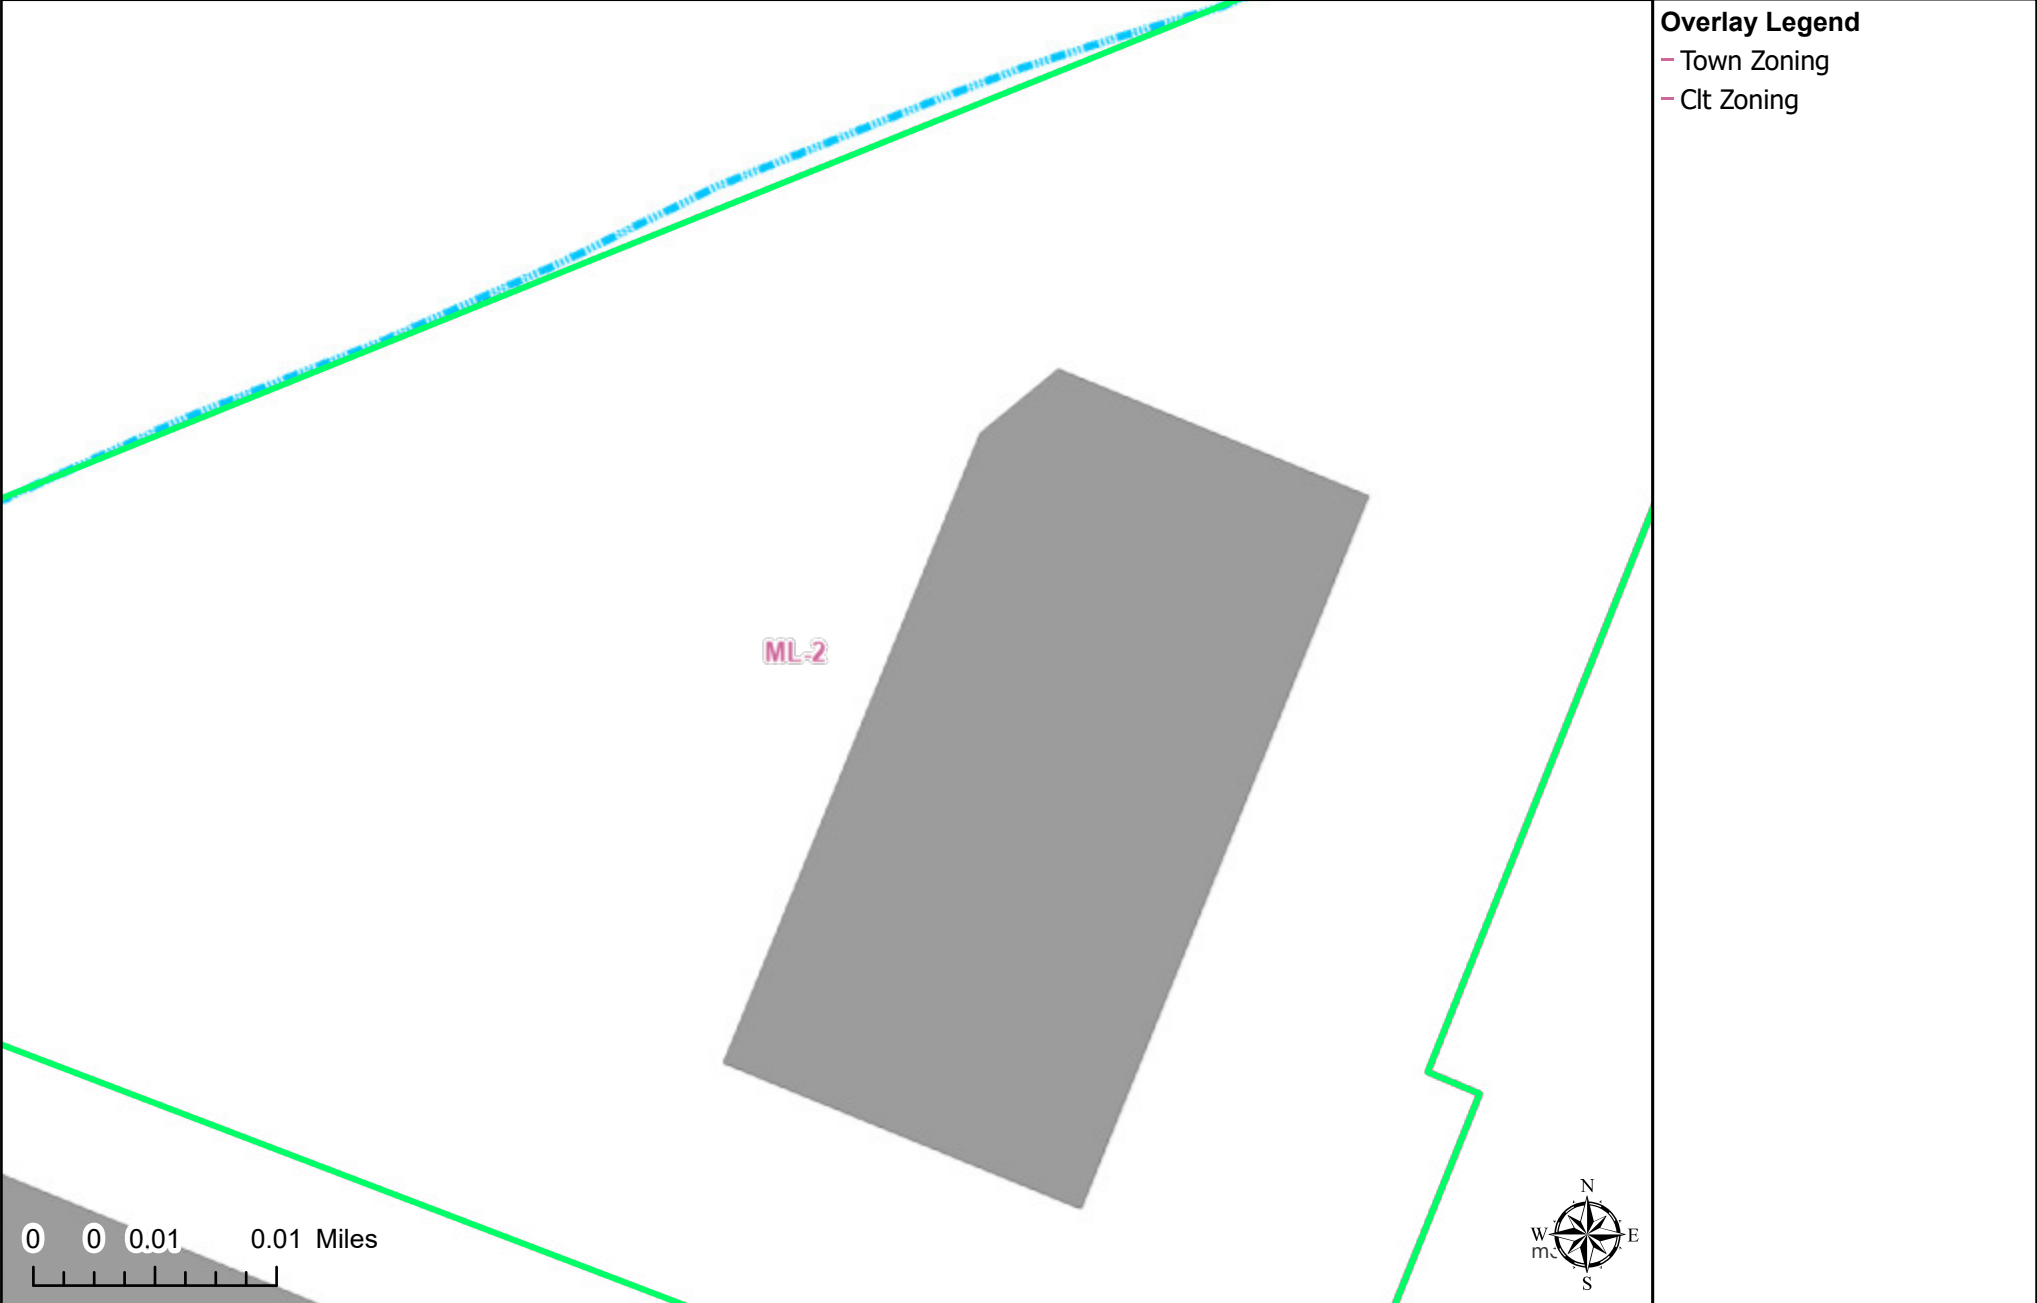

Polaris Map – Mecklenburg County, North Carolina

Zoning

Mecklenburg County GIS

Date Printed: 3/31/2026 2:57 PM

This map or report is prepared for the inventory of real property within Mecklenburg County and is compiled from recorded deeds, plats, tax maps, surveys, planimetric maps, and other public records and data. Users of this map or report are hereby notified that the aforementioned public primary information sources should be consulted for verification. Mecklenburg County and its mapping contractors assume no legal responsibility for the information contained herein.