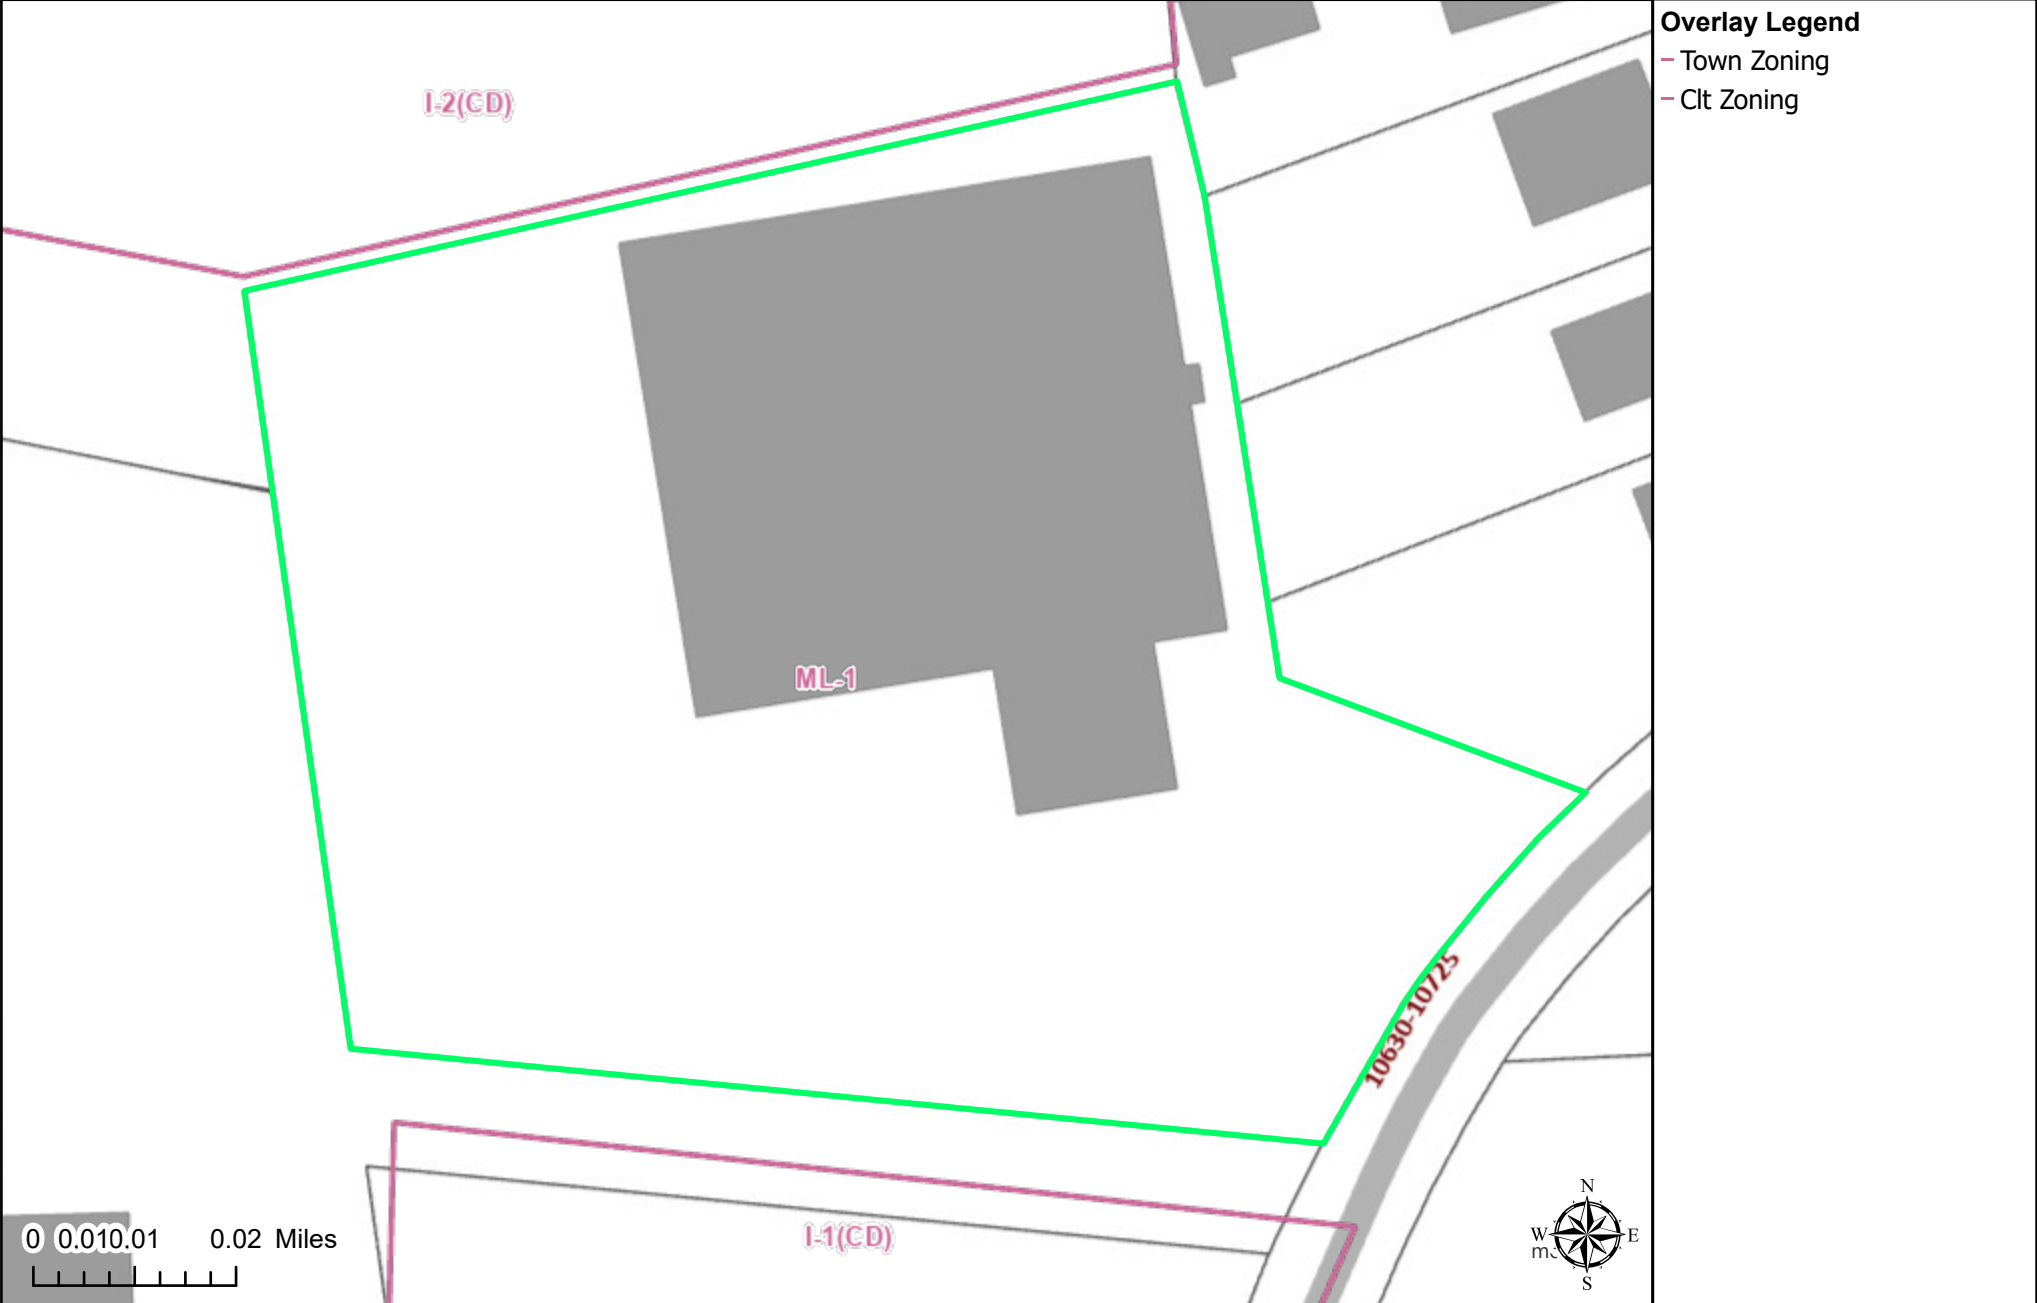

# Polaris Map – Mecklenburg County, North Carolina

## Zoning

Mecklenburg County GIS

Date Printed: 3/31/2026 3:08 PM

This map or report is prepared for the inventory of real property within Mecklenburg County and is compiled from recorded deeds, plats, tax maps, surveys, planimetric maps, and other public records and data. Users of this map or report are hereby notified that the aforementioned public primary information sources should be consulted for verification. Mecklenburg County and its mapping contractors assume no legal responsibility for the information contained herein.