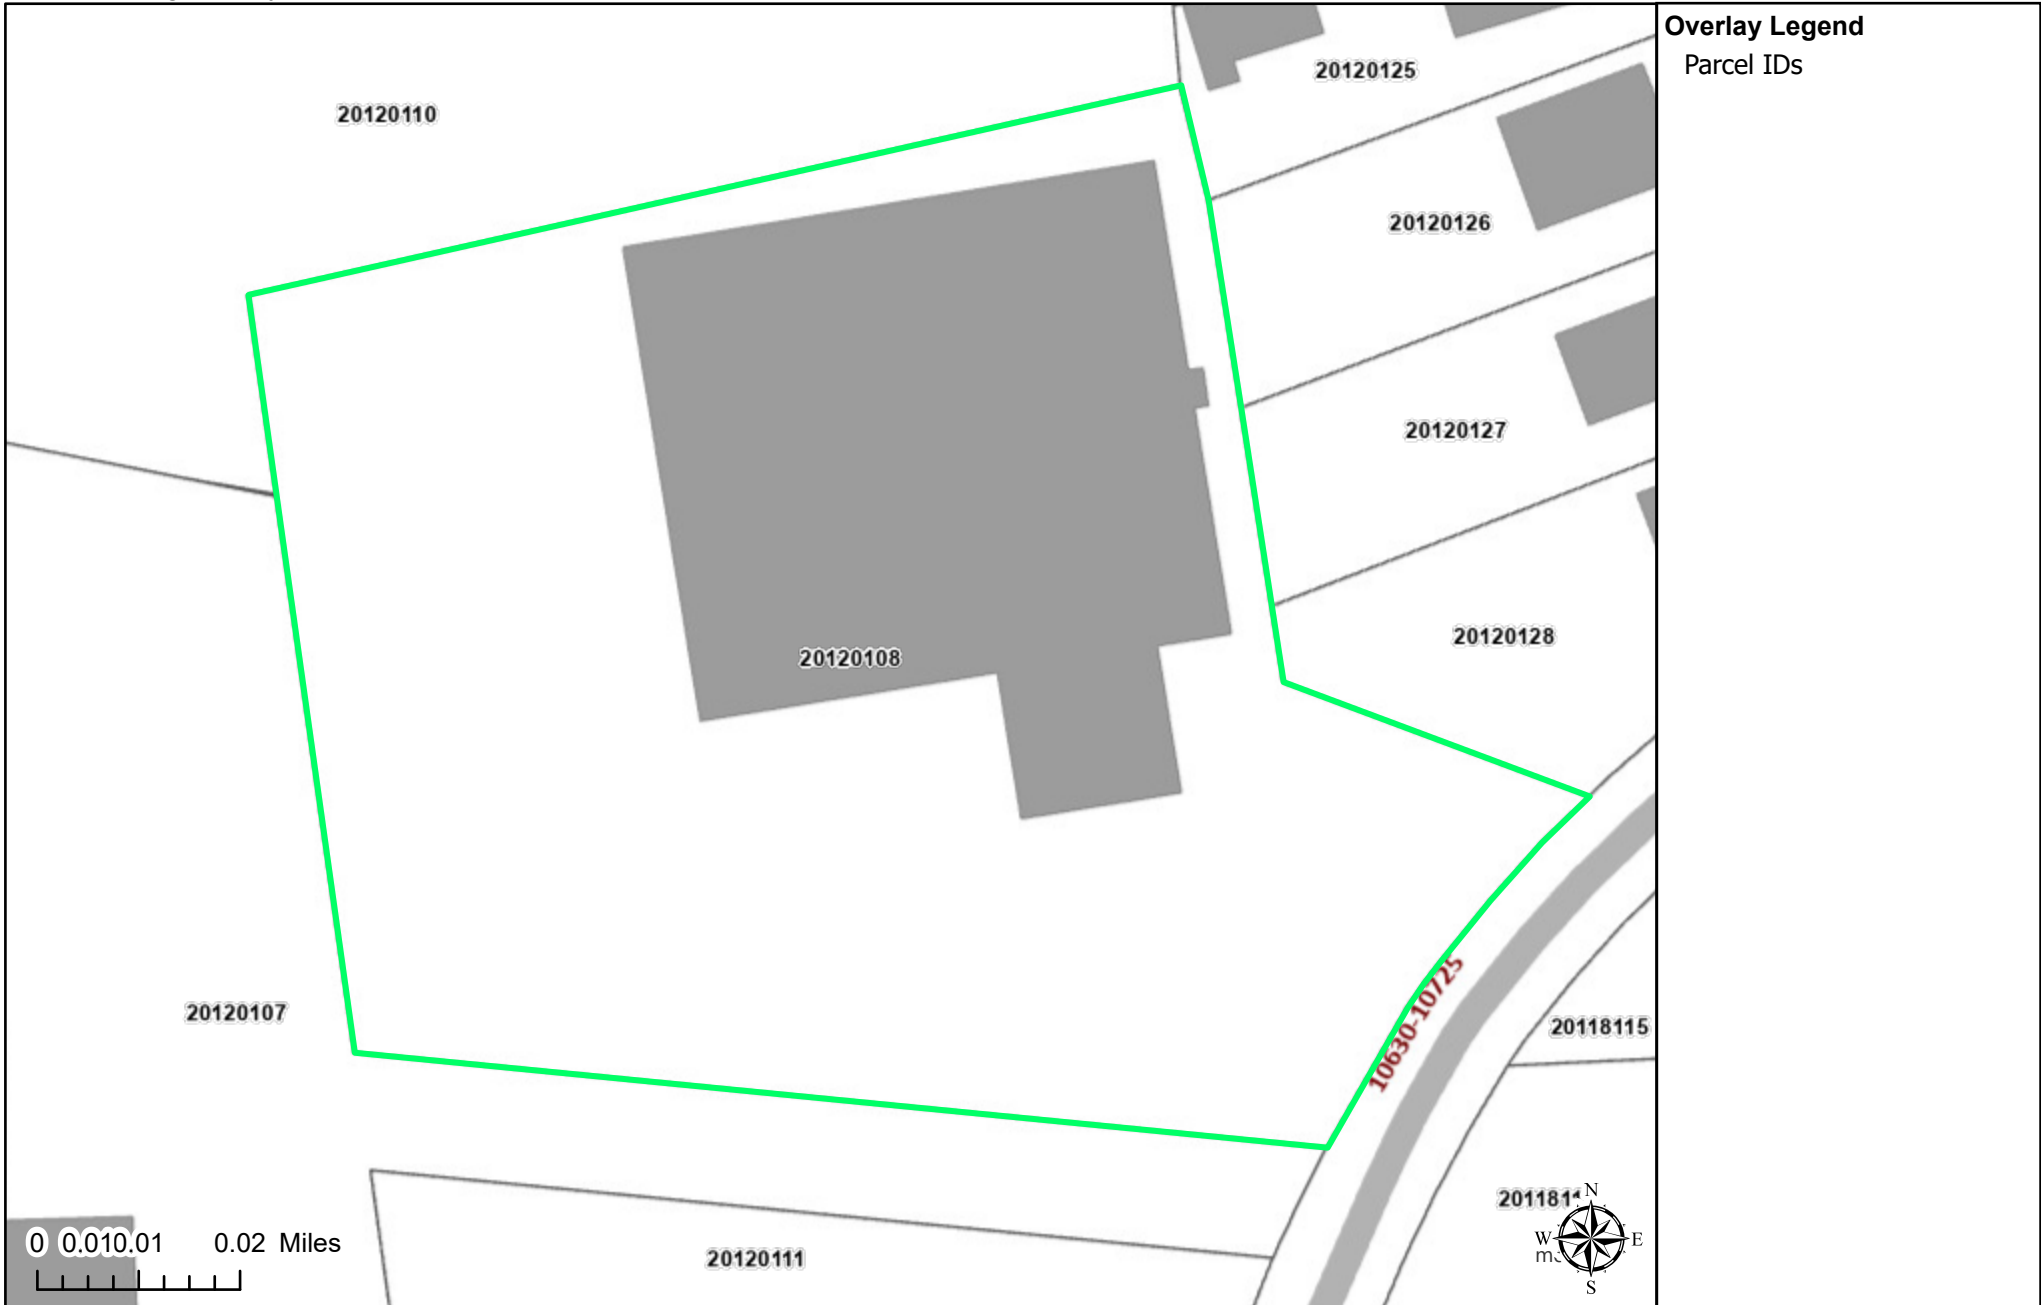

Polaris Map – Mecklenburg County, North Carolina

Tax Parcel Number

Mecklenburg County GIS

Date Printed: 3/31/2026 3:06 PM

This map or report is prepared for the inventory of real property within Mecklenburg County and is compiled from recorded deeds, plats, tax maps, surveys, planimetric maps, and other public records and data. Users of this map or report are hereby notified that the aforementioned public primary information sources should be consulted for verification. Mecklenburg County and its mapping contractors assume no legal responsibility for the information contained herein.