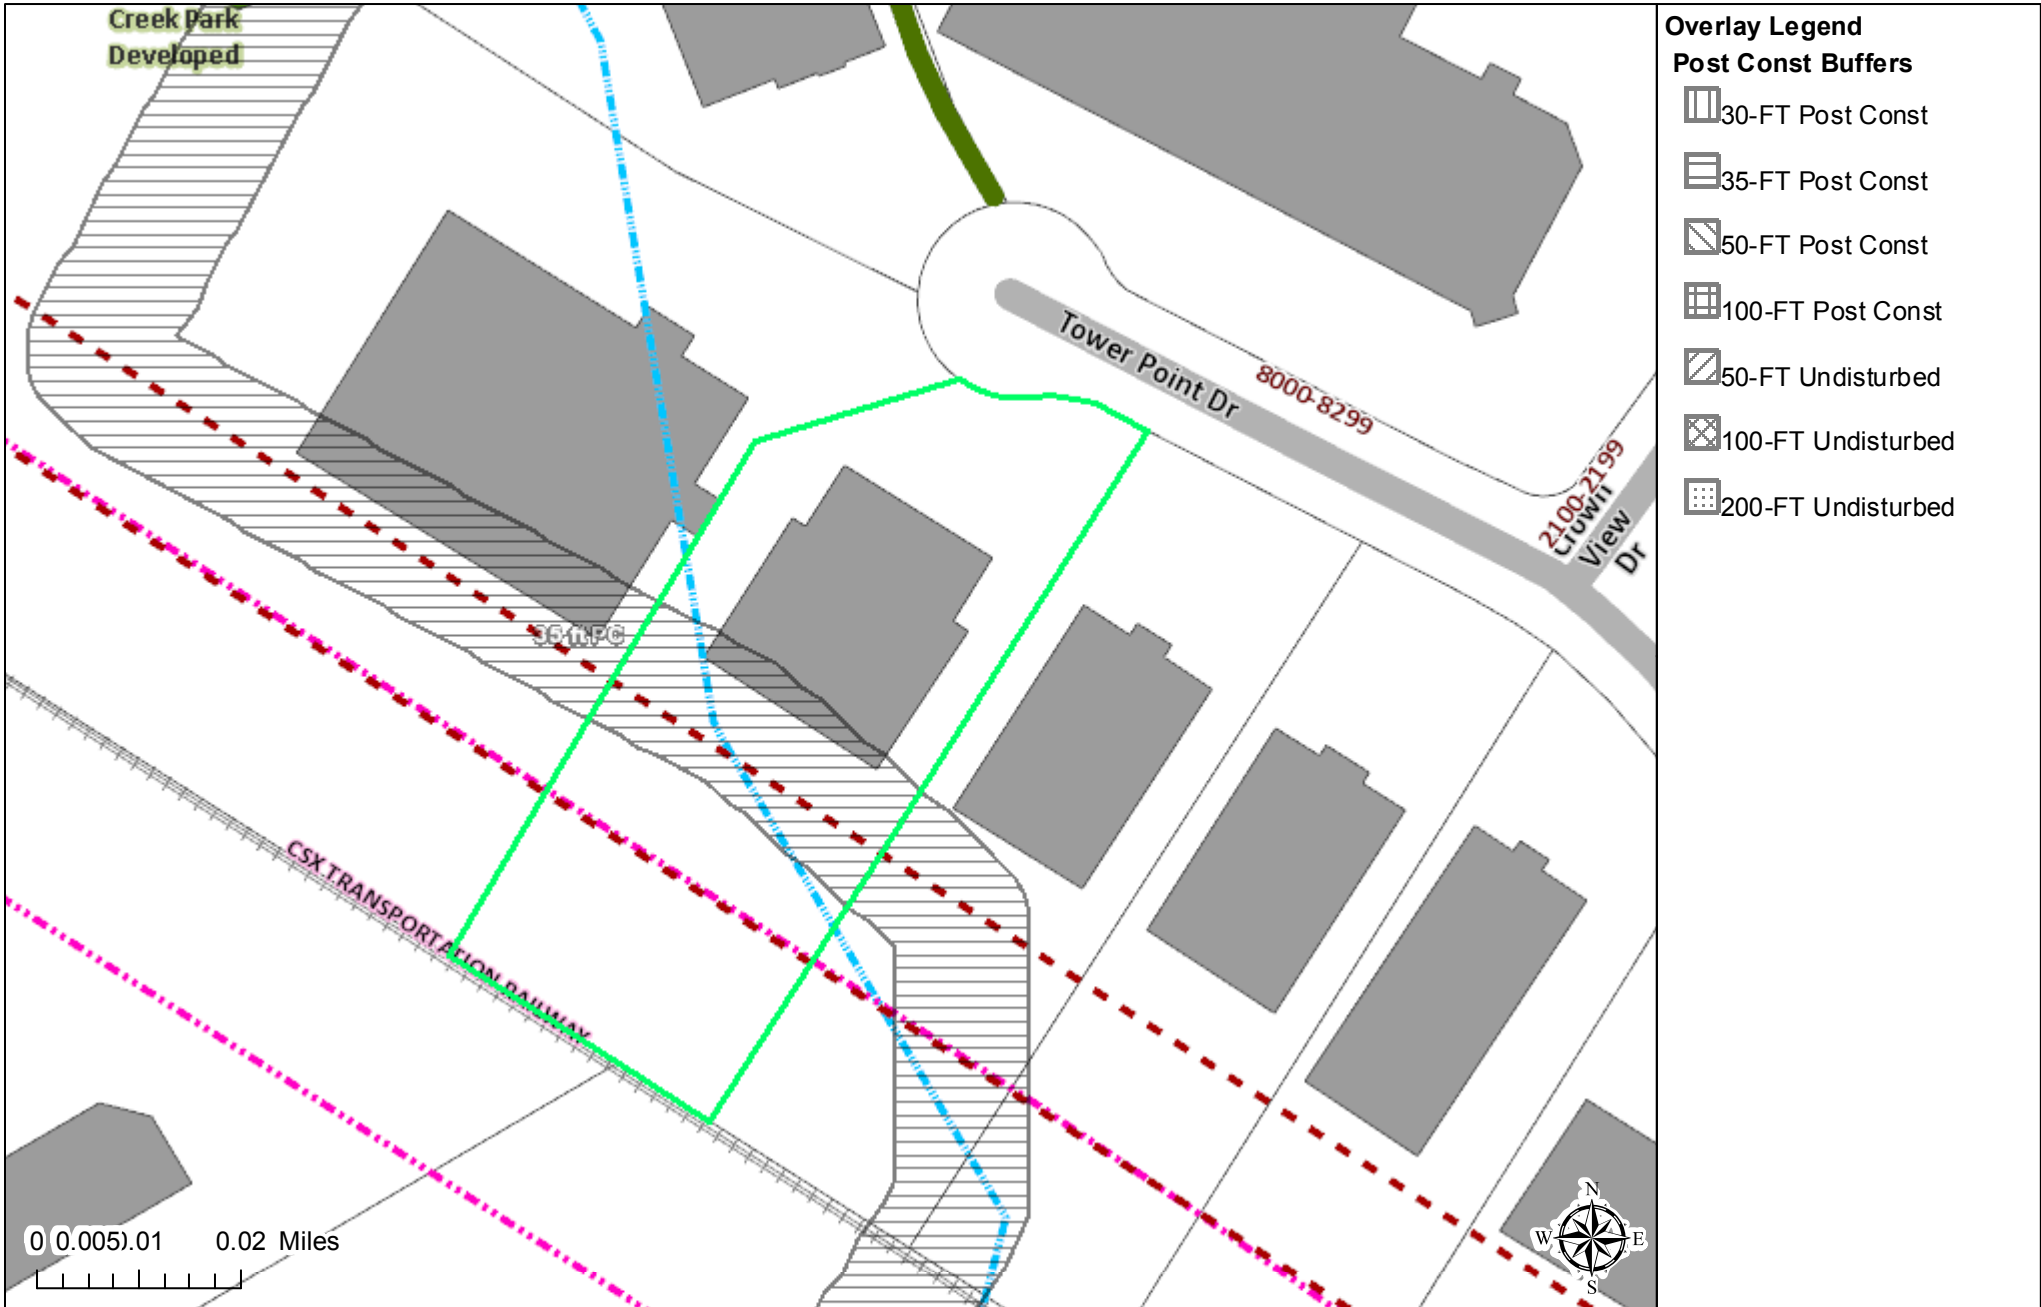

# Polaris 3G Map – Mecklenburg County, North Carolina

## Post Construction Buffers

Date Printed: 9/9/2022 12:10:51 PM

This map or report is prepared for the inventory of real property within Mecklenburg County and is compiled from recorded deeds, plats, tax maps, surveys, planimetric maps, and other public records and data. Users of this map or report are hereby notified that the aforementioned public primary information sources should be consulted for verification. Mecklenburg County and its mapping contractors assume no legal responsibility for the information contained herein.