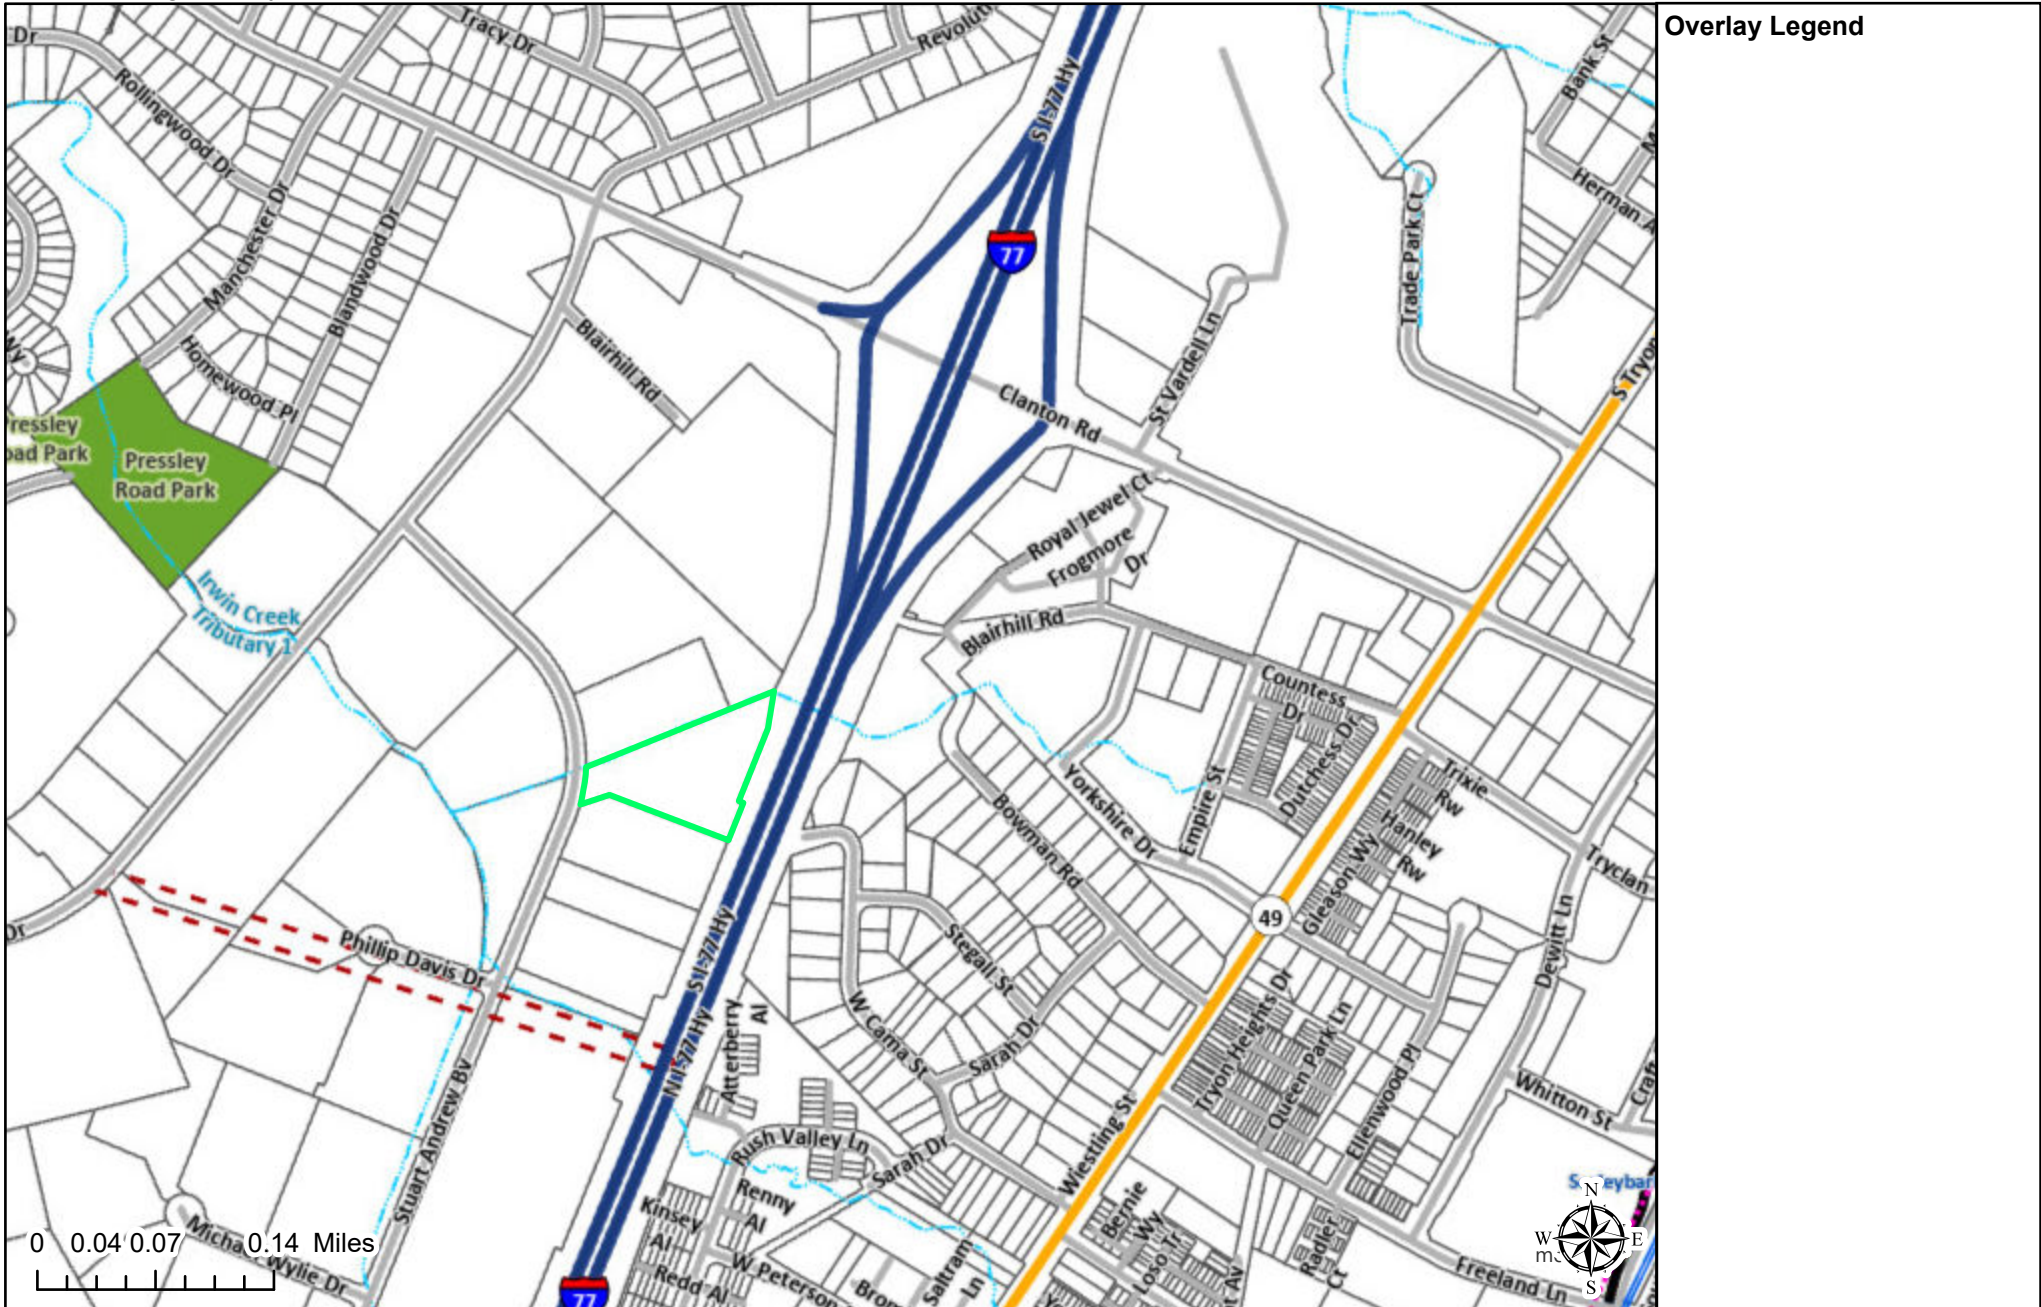

Polaris Map – Mecklenburg County, North Carolina

Location map

Mecklenburg County GIS

Date Printed: 3/31/2026 2:56 PM

Overlay Legend

This map or report is prepared for the inventory of real property within Mecklenburg County and is compiled from recorded deeds, plats, tax maps, surveys, planimetric maps, and other public records and data. Users of this map or report are hereby notified that the aforementioned public primary information sources should be consulted for verification. Mecklenburg County and its mapping contractors assume no legal responsibility for the information contained herein.