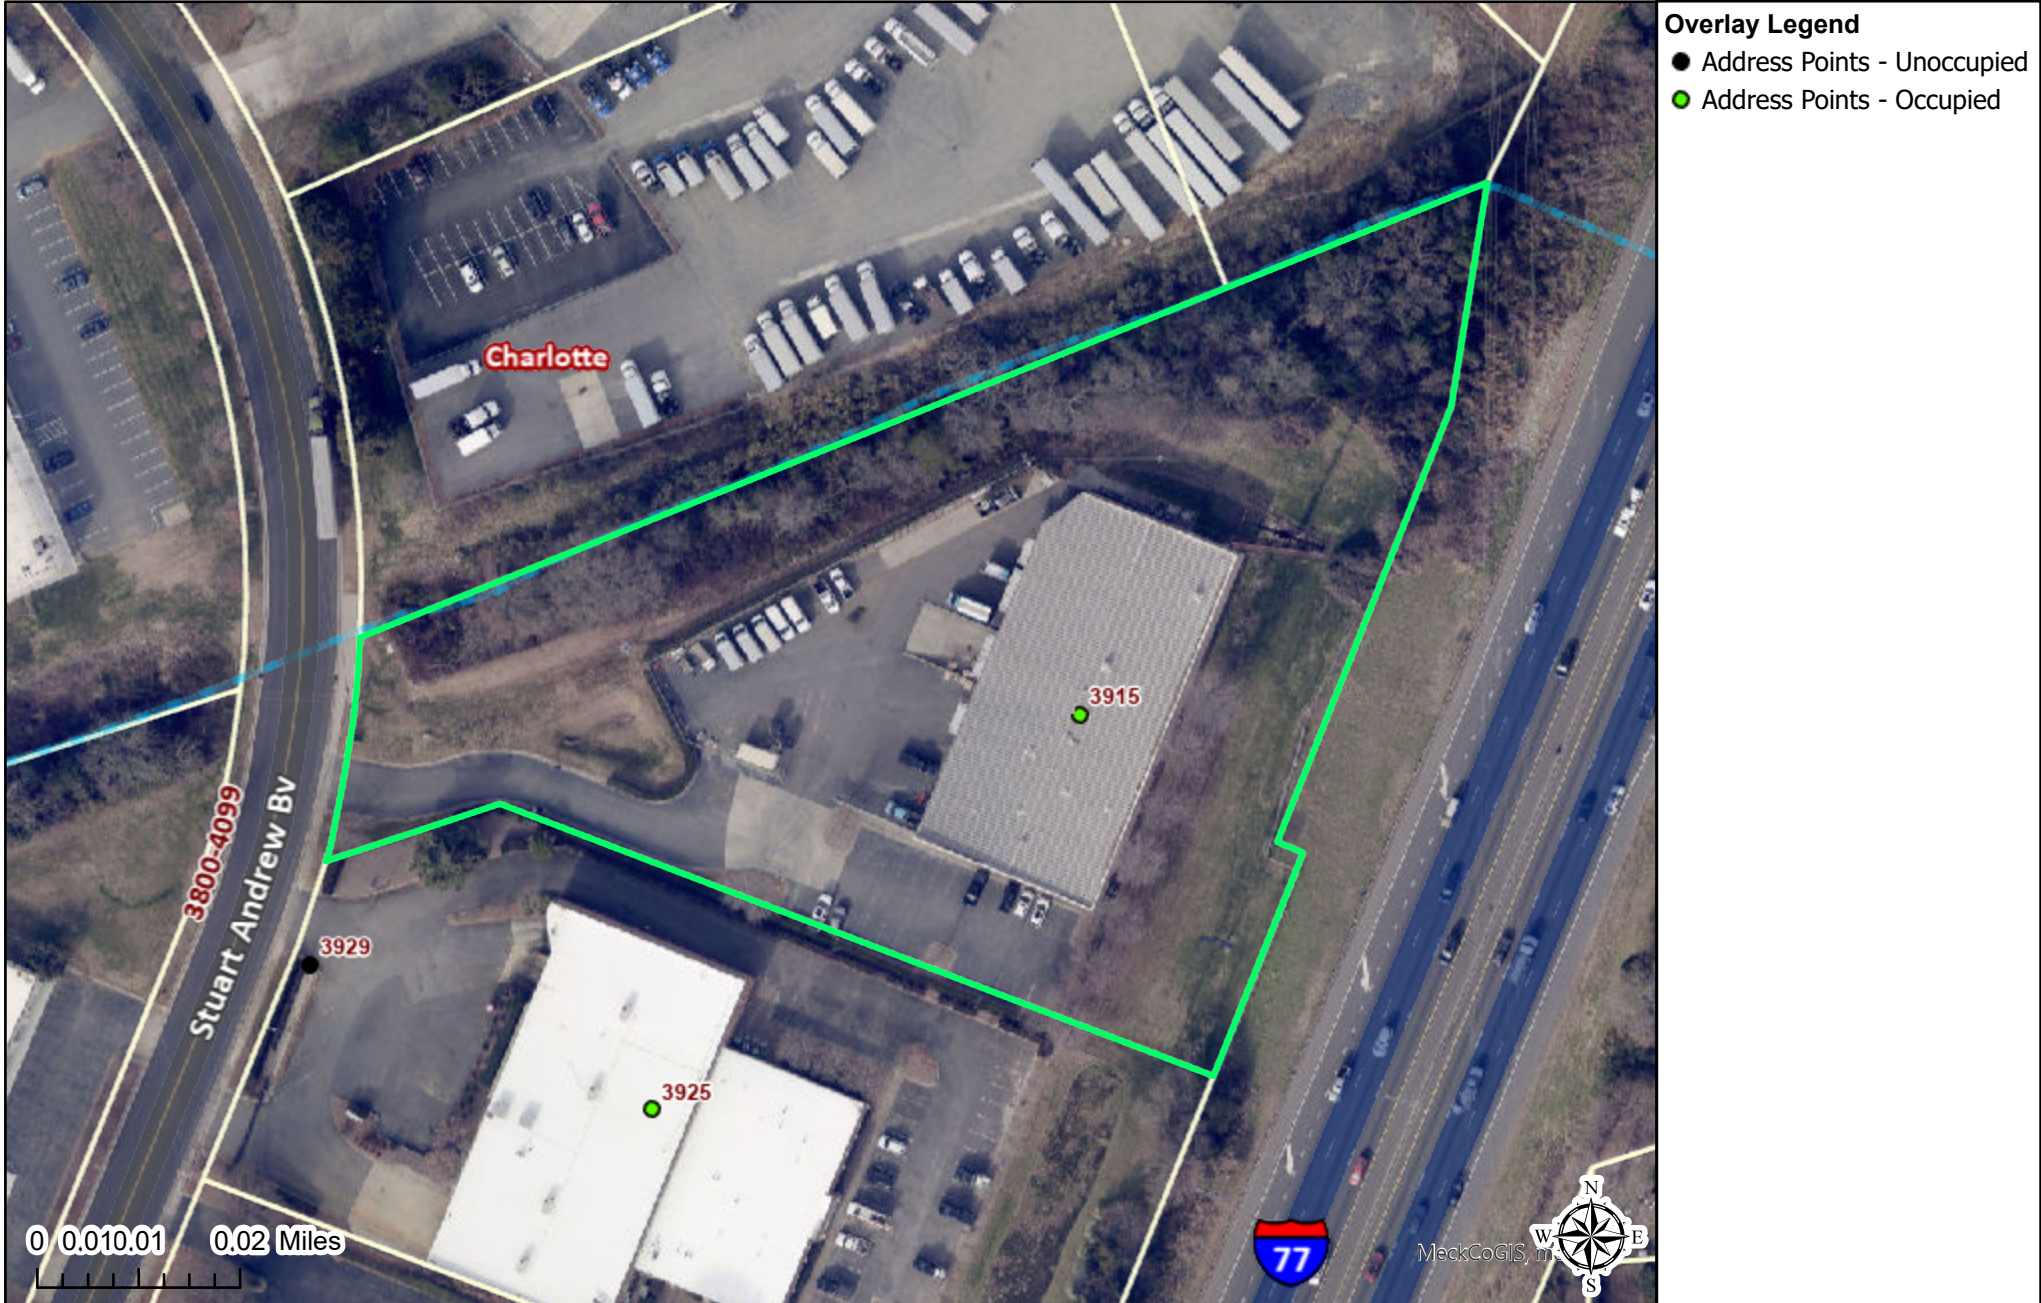

# Polaris Map – Mecklenburg County, North Carolina

## Address

Mecklenburg County GIS

Date Printed: 3/31/2026 2:47 PM

This map or report is prepared for the inventory of real property within Mecklenburg County and is compiled from recorded deeds, plats, tax maps, surveys, planimetric maps, and other public records and data. Users of this map or report are hereby notified that the aforementioned public primary information sources should be consulted for verification. Mecklenburg County and its mapping contractors assume no legal responsibility for the information contained herein.