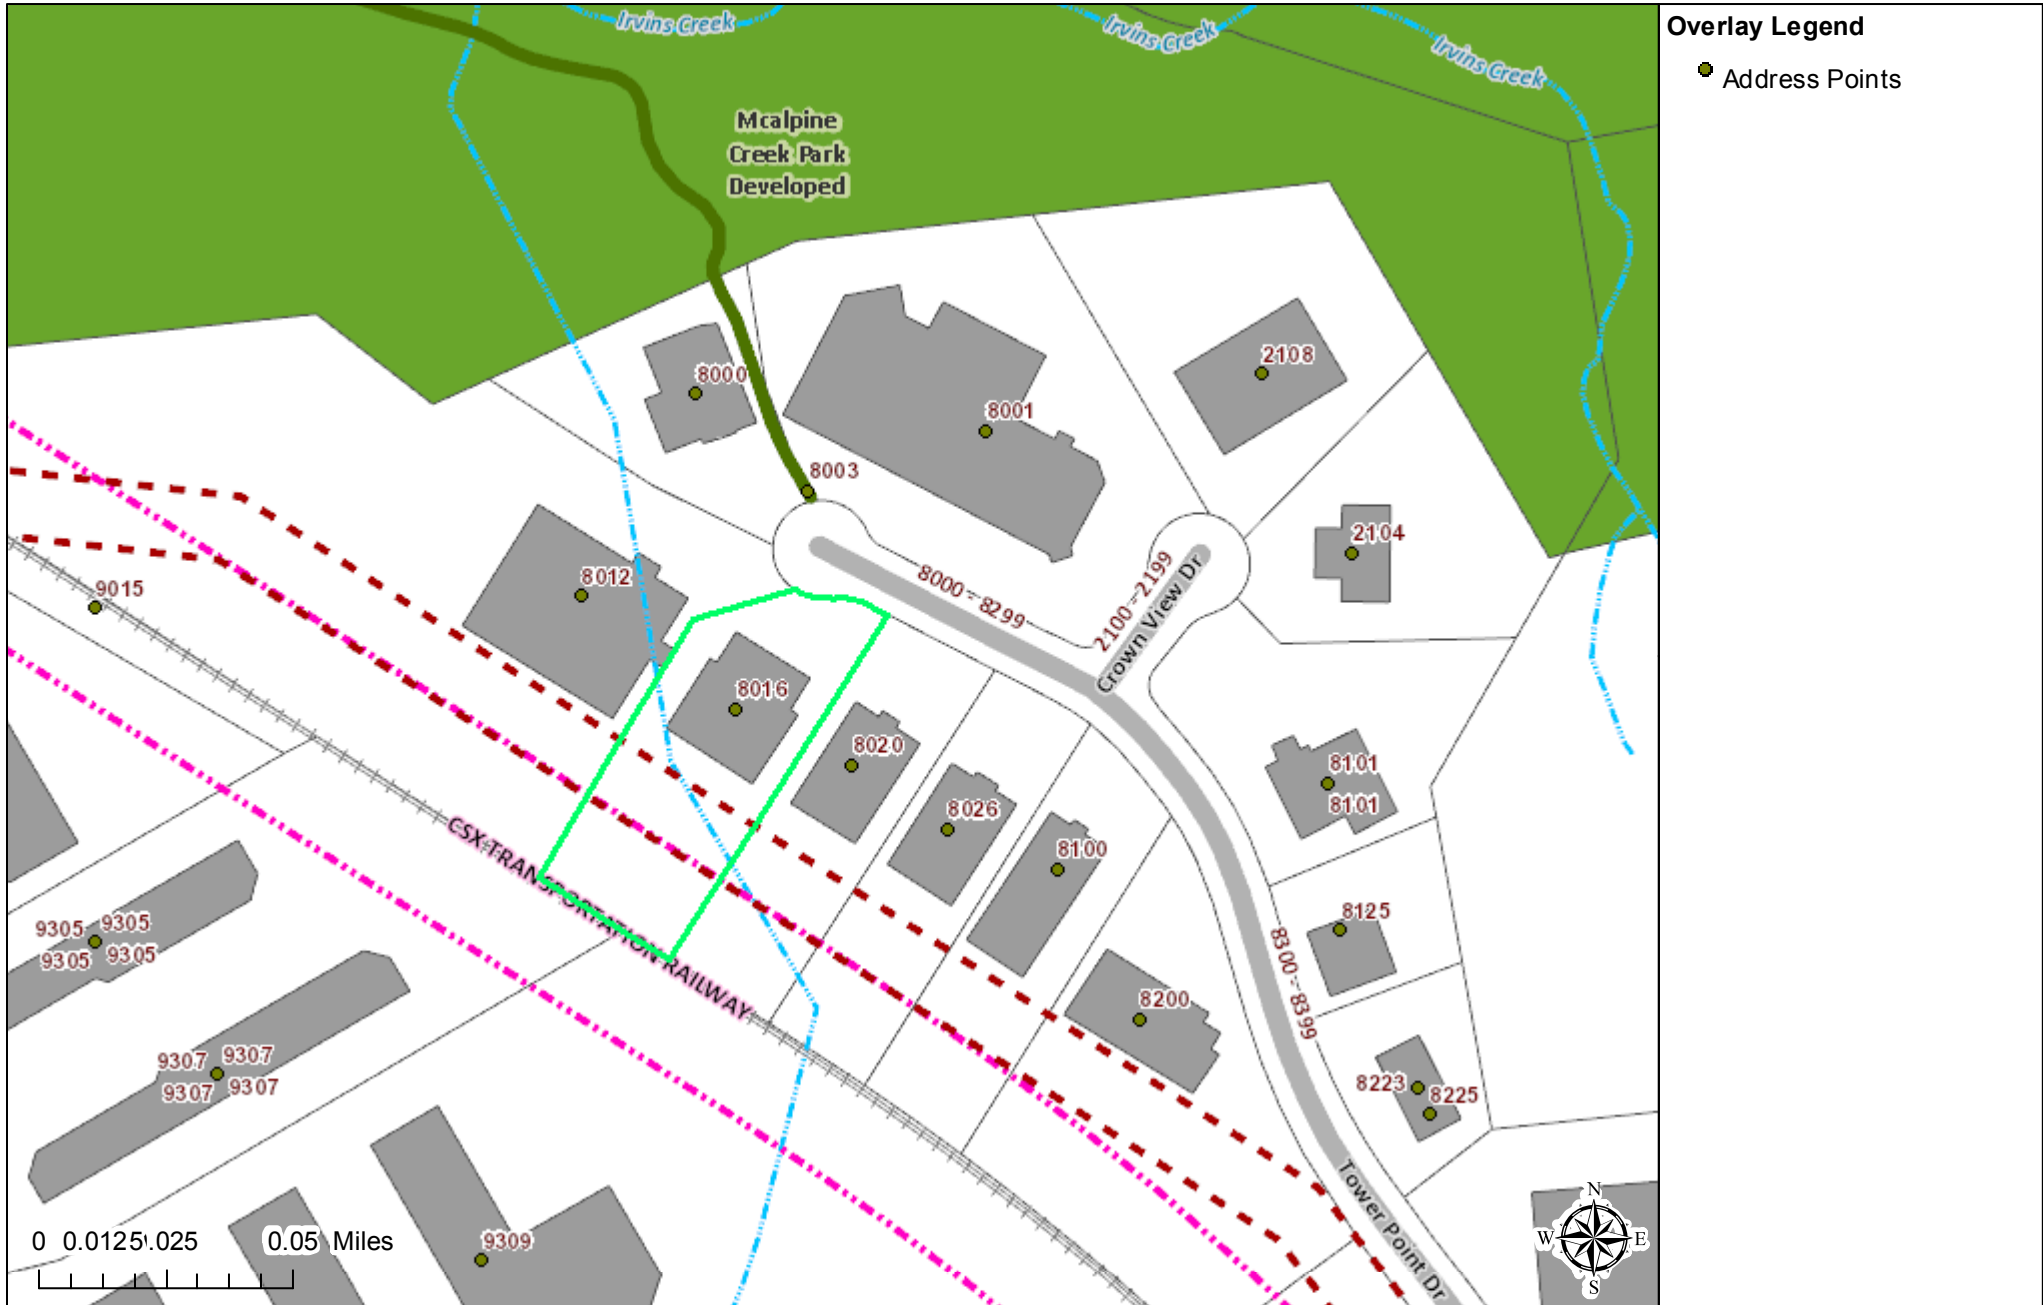

Polaris 3G Map – Mecklenburg County, North Carolina

Address

Date Printed: 9/9/2022 12:12:03 PM

Overlay Legend

- Address Points

This map or report is prepared for the inventory of real property within Mecklenburg County and is compiled from recorded deeds, plats, tax maps, surveys, planimetric maps, and other public records and data. Users of this map or report are hereby notified that the aforementioned public primary information sources should be consulted for verification. Mecklenburg County and its mapping contractors assume no legal responsibility for the information contained herein.