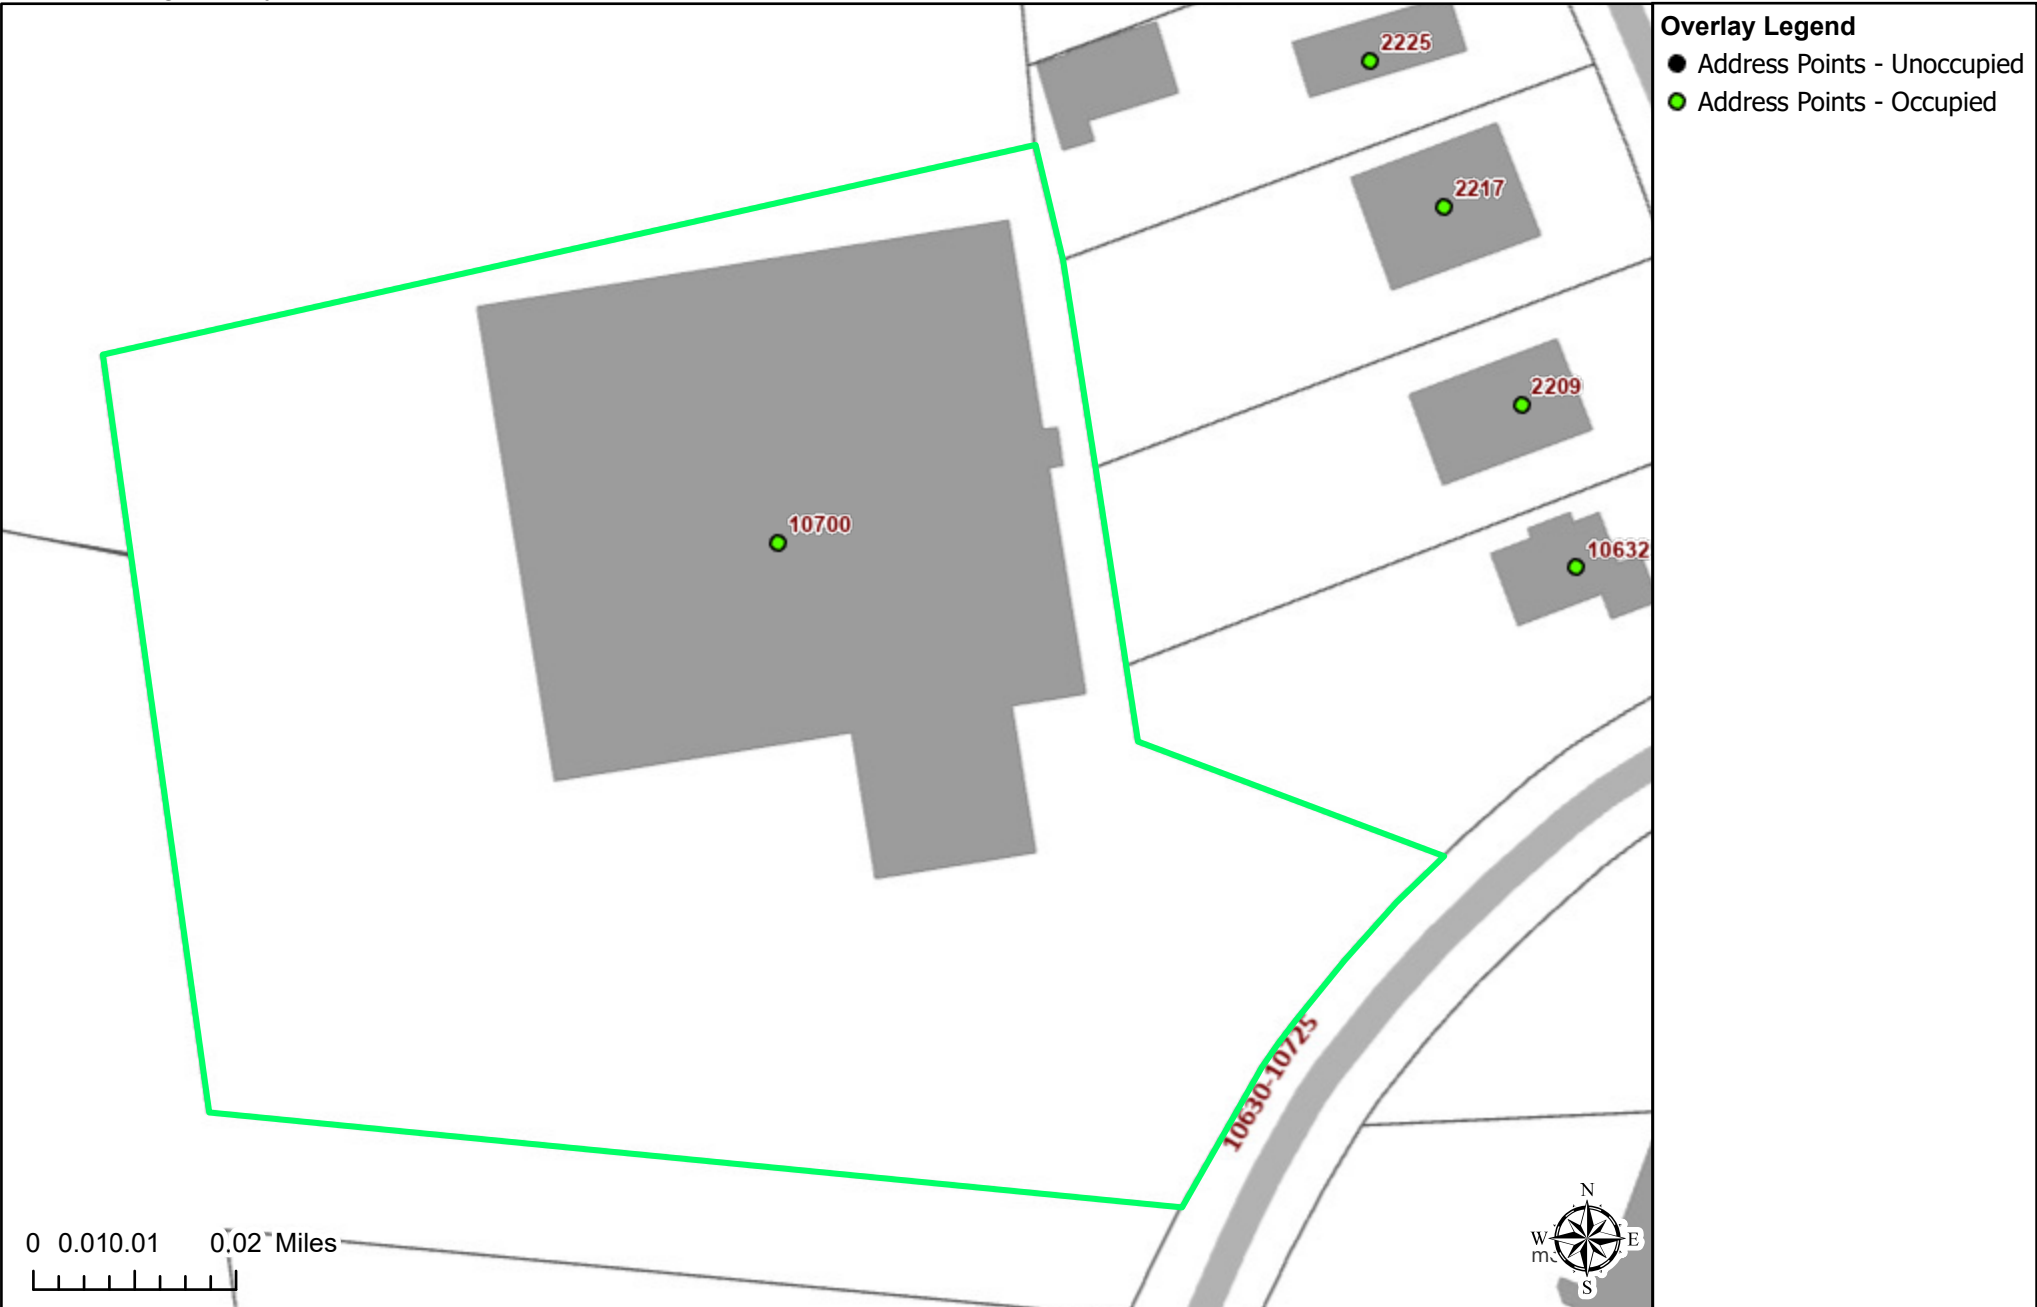

Polaris Map – Mecklenburg County, North Carolina

Address

Mecklenburg County GIS

Date Printed: 3/31/2026 3:14 PM

Overlay Legend

- Address Points - Unoccupied
- Address Points - Occupied

This map or report is prepared for the inventory of real property within Mecklenburg County and is compiled from recorded deeds, plats, tax maps, surveys, planimetric maps, and other public records and data. Users of this map or report are hereby notified that the aforementioned public primary information sources should be consulted for verification. Mecklenburg County and its mapping contractors assume no legal responsibility for the information contained herein.