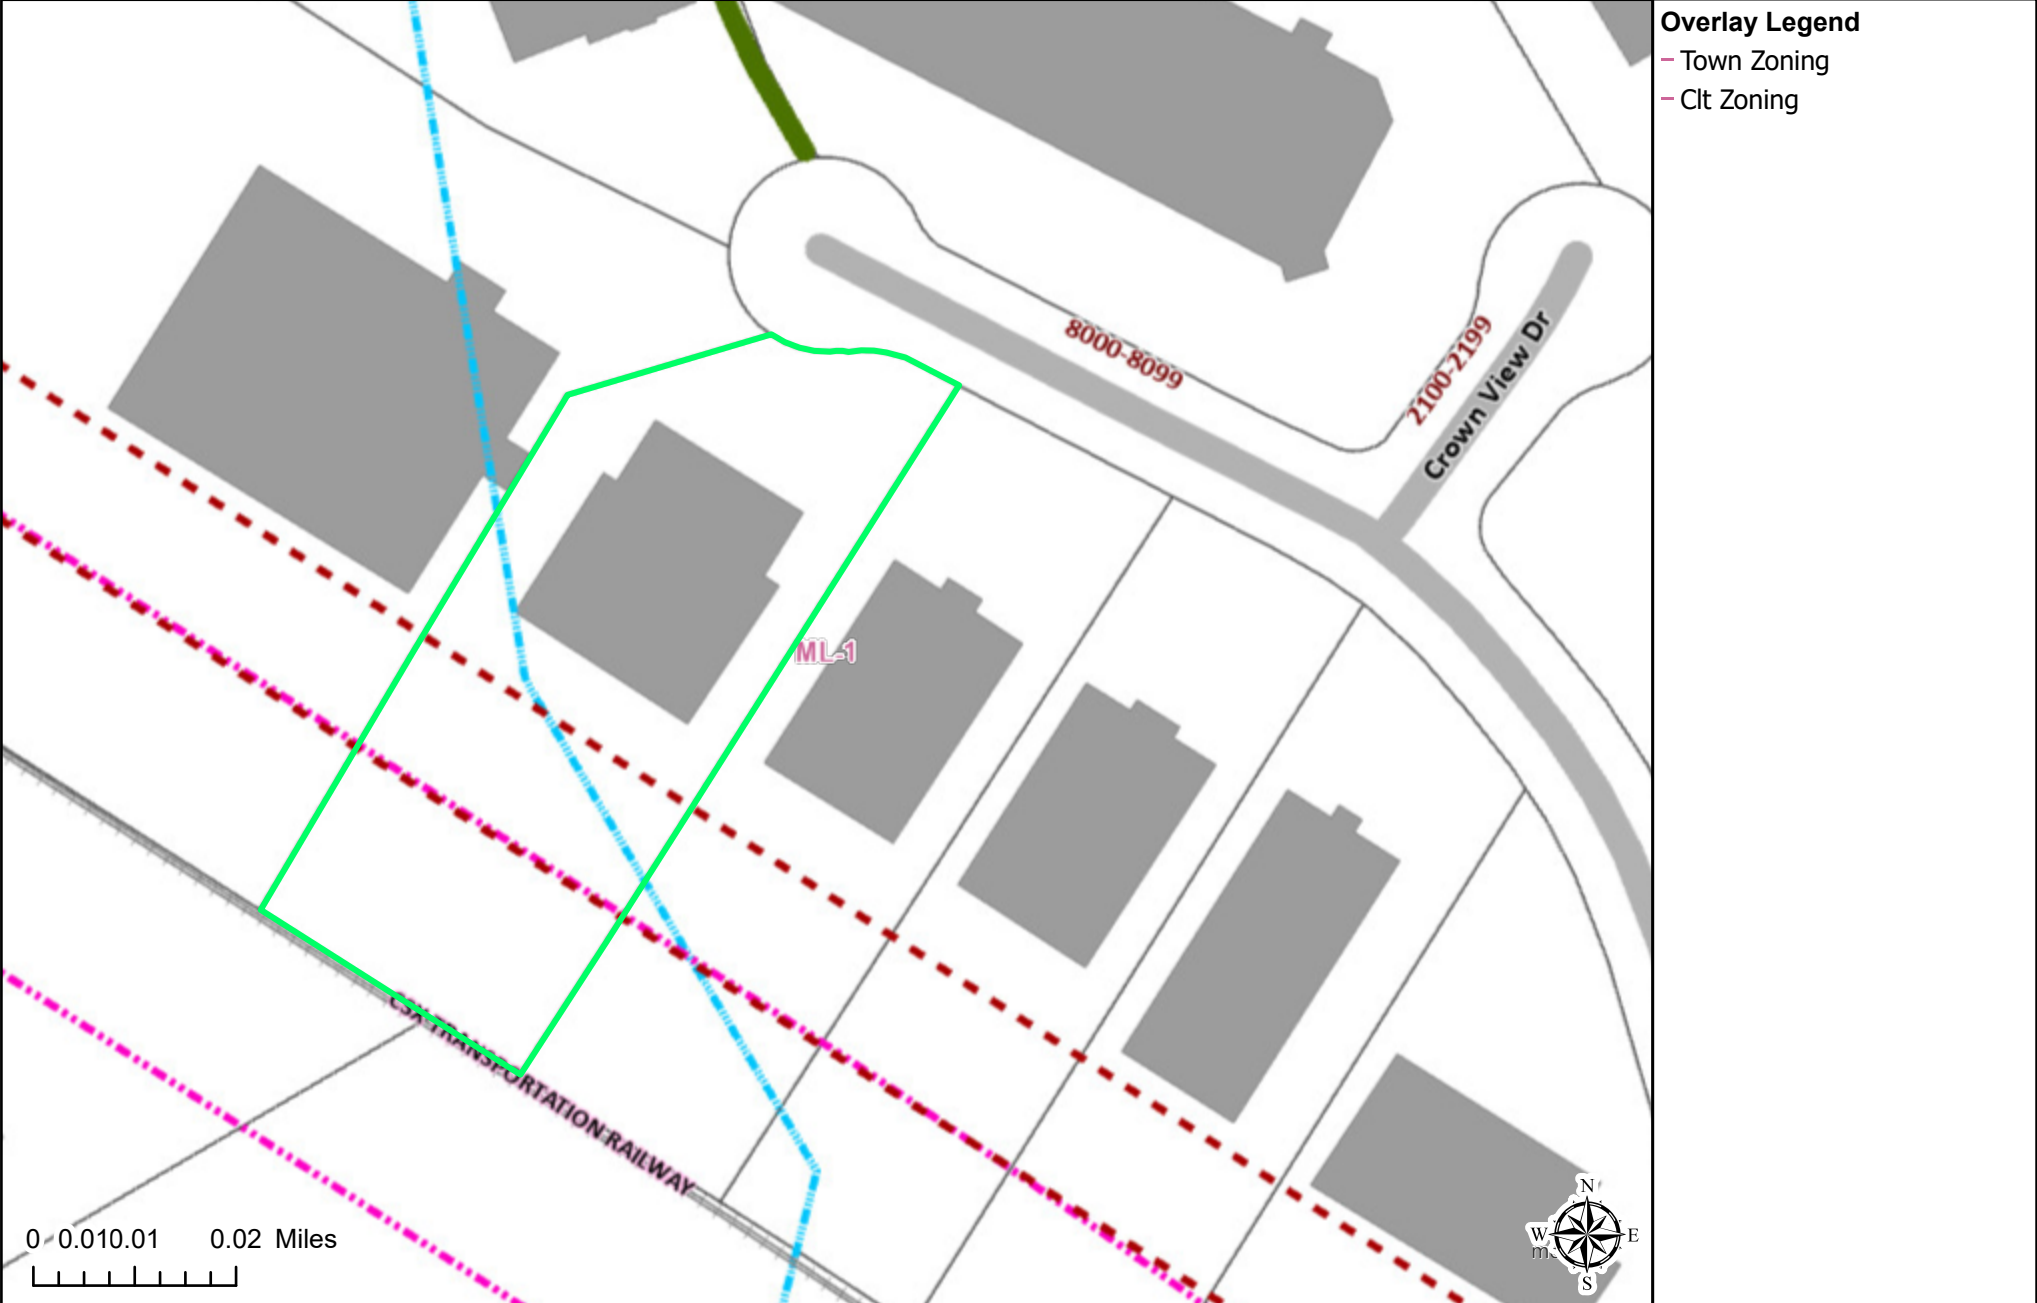

## Zoning

Mecklenburg County GIS

Date Printed: 4/20/2026 11:12 AM

### Overlay Legend

- Town Zoning
- Clt Zoning

This map or report is prepared for the inventory of real property within Mecklenburg County and is compiled from recorded deeds, plats, tax maps, surveys, planimetric maps, and other public records and data. Users of this map or report are hereby notified that the aforementioned public primary information sources should be consulted for verification. Mecklenburg County and its mapping contractors assume no legal responsibility for the information contained herein.