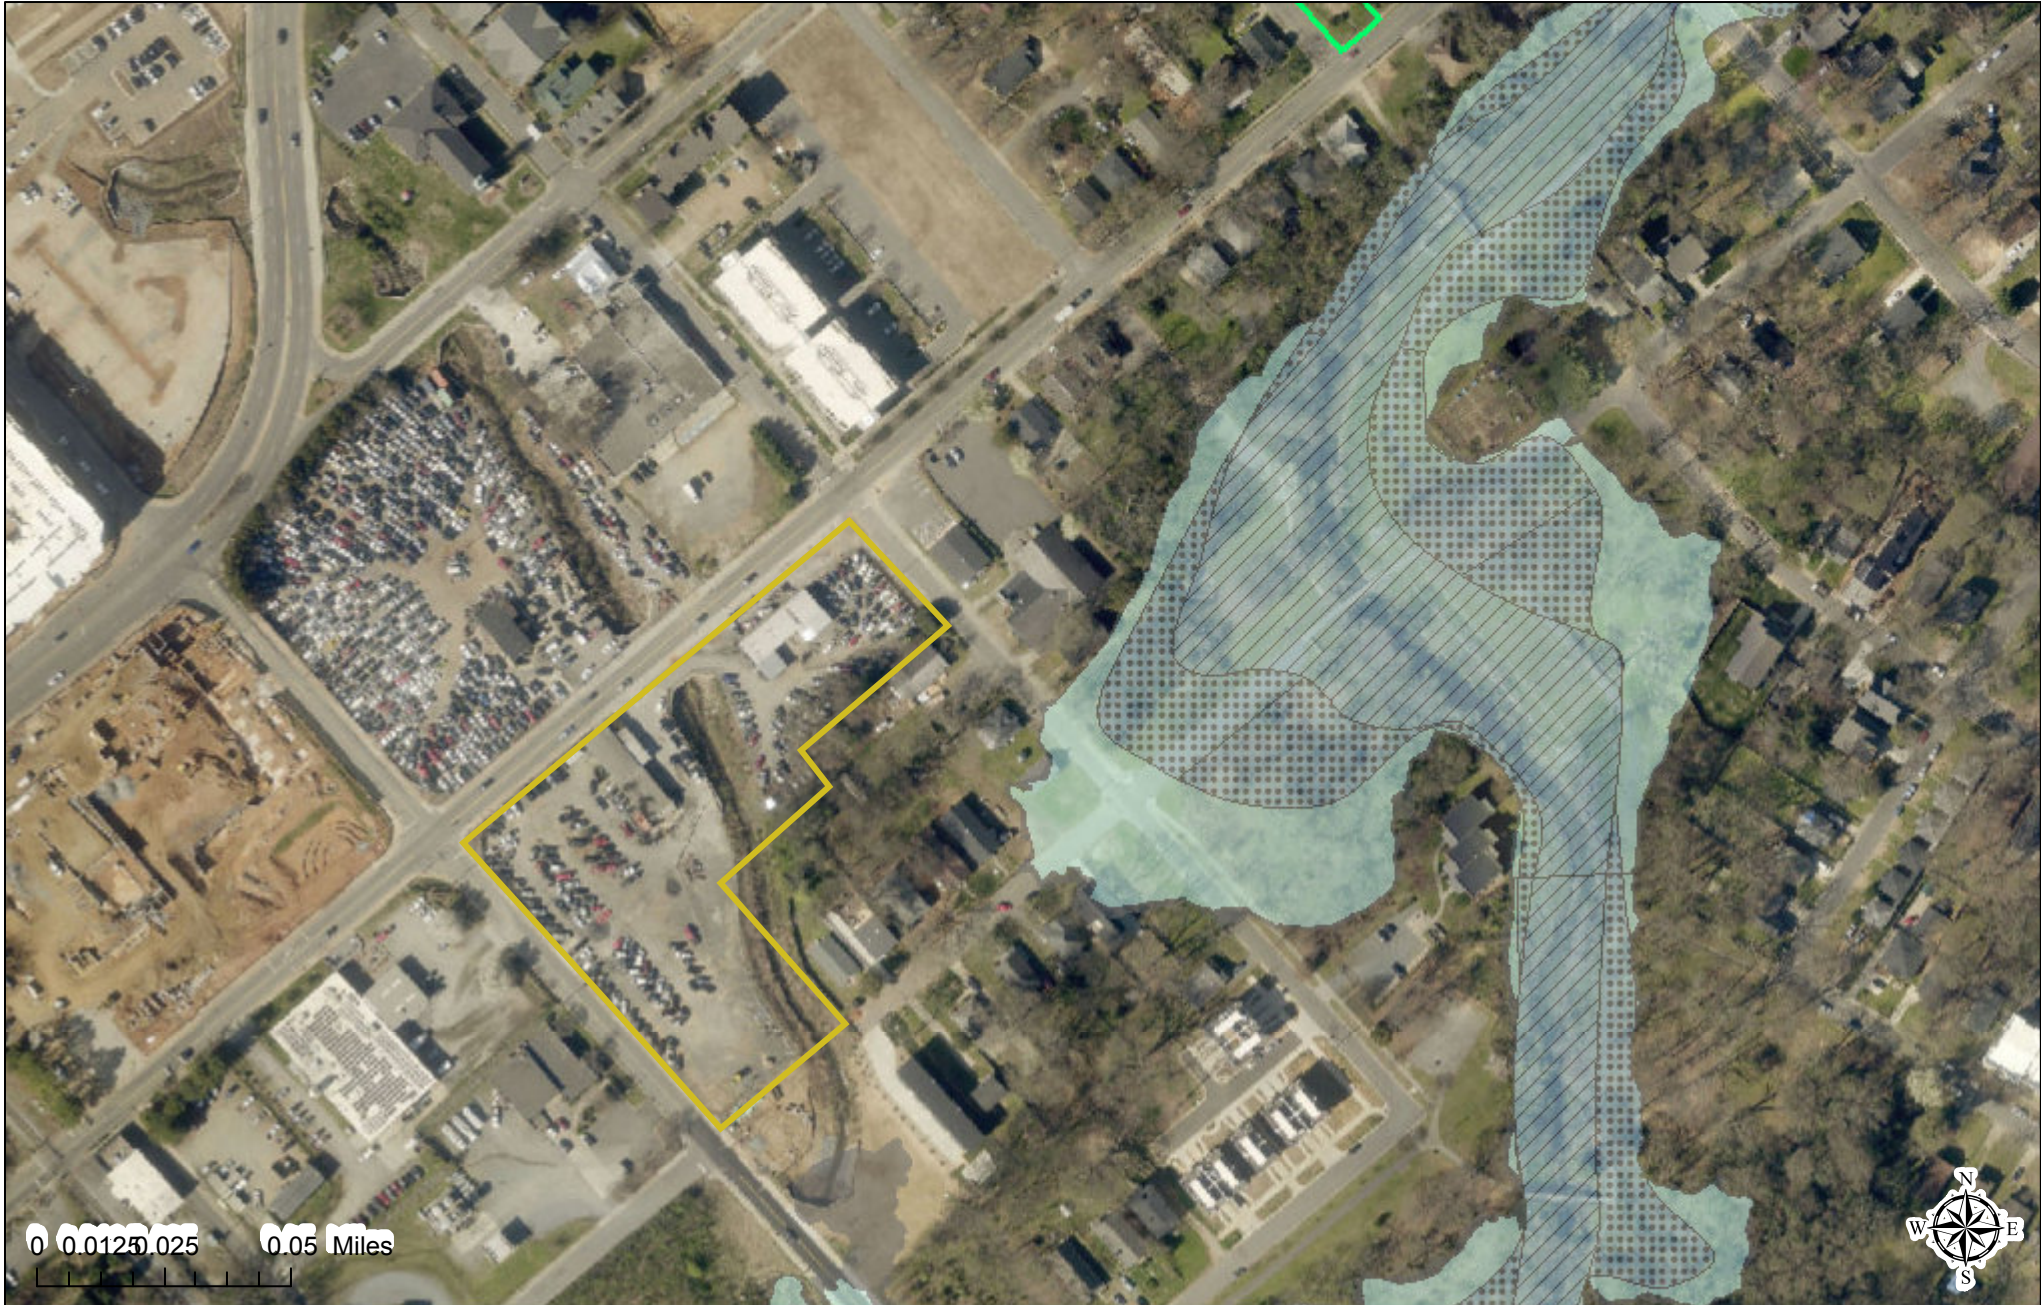

# Polaris 3G Map – Mecklenburg County, North Carolina Floodplain

Date Printed: 9/20/2019 3:29:52 PM

This map or report is prepared for the inventory of real property within Mecklenburg County and is compiled from recorded deeds, plats, tax maps, surveys, planimetric maps, and other public records and data. Users of this map or report are hereby notified that the aforementioned public primary information sources should be consulted for verification. Mecklenburg County and its mapping contractors assume no legal responsibility for the information contained herein.