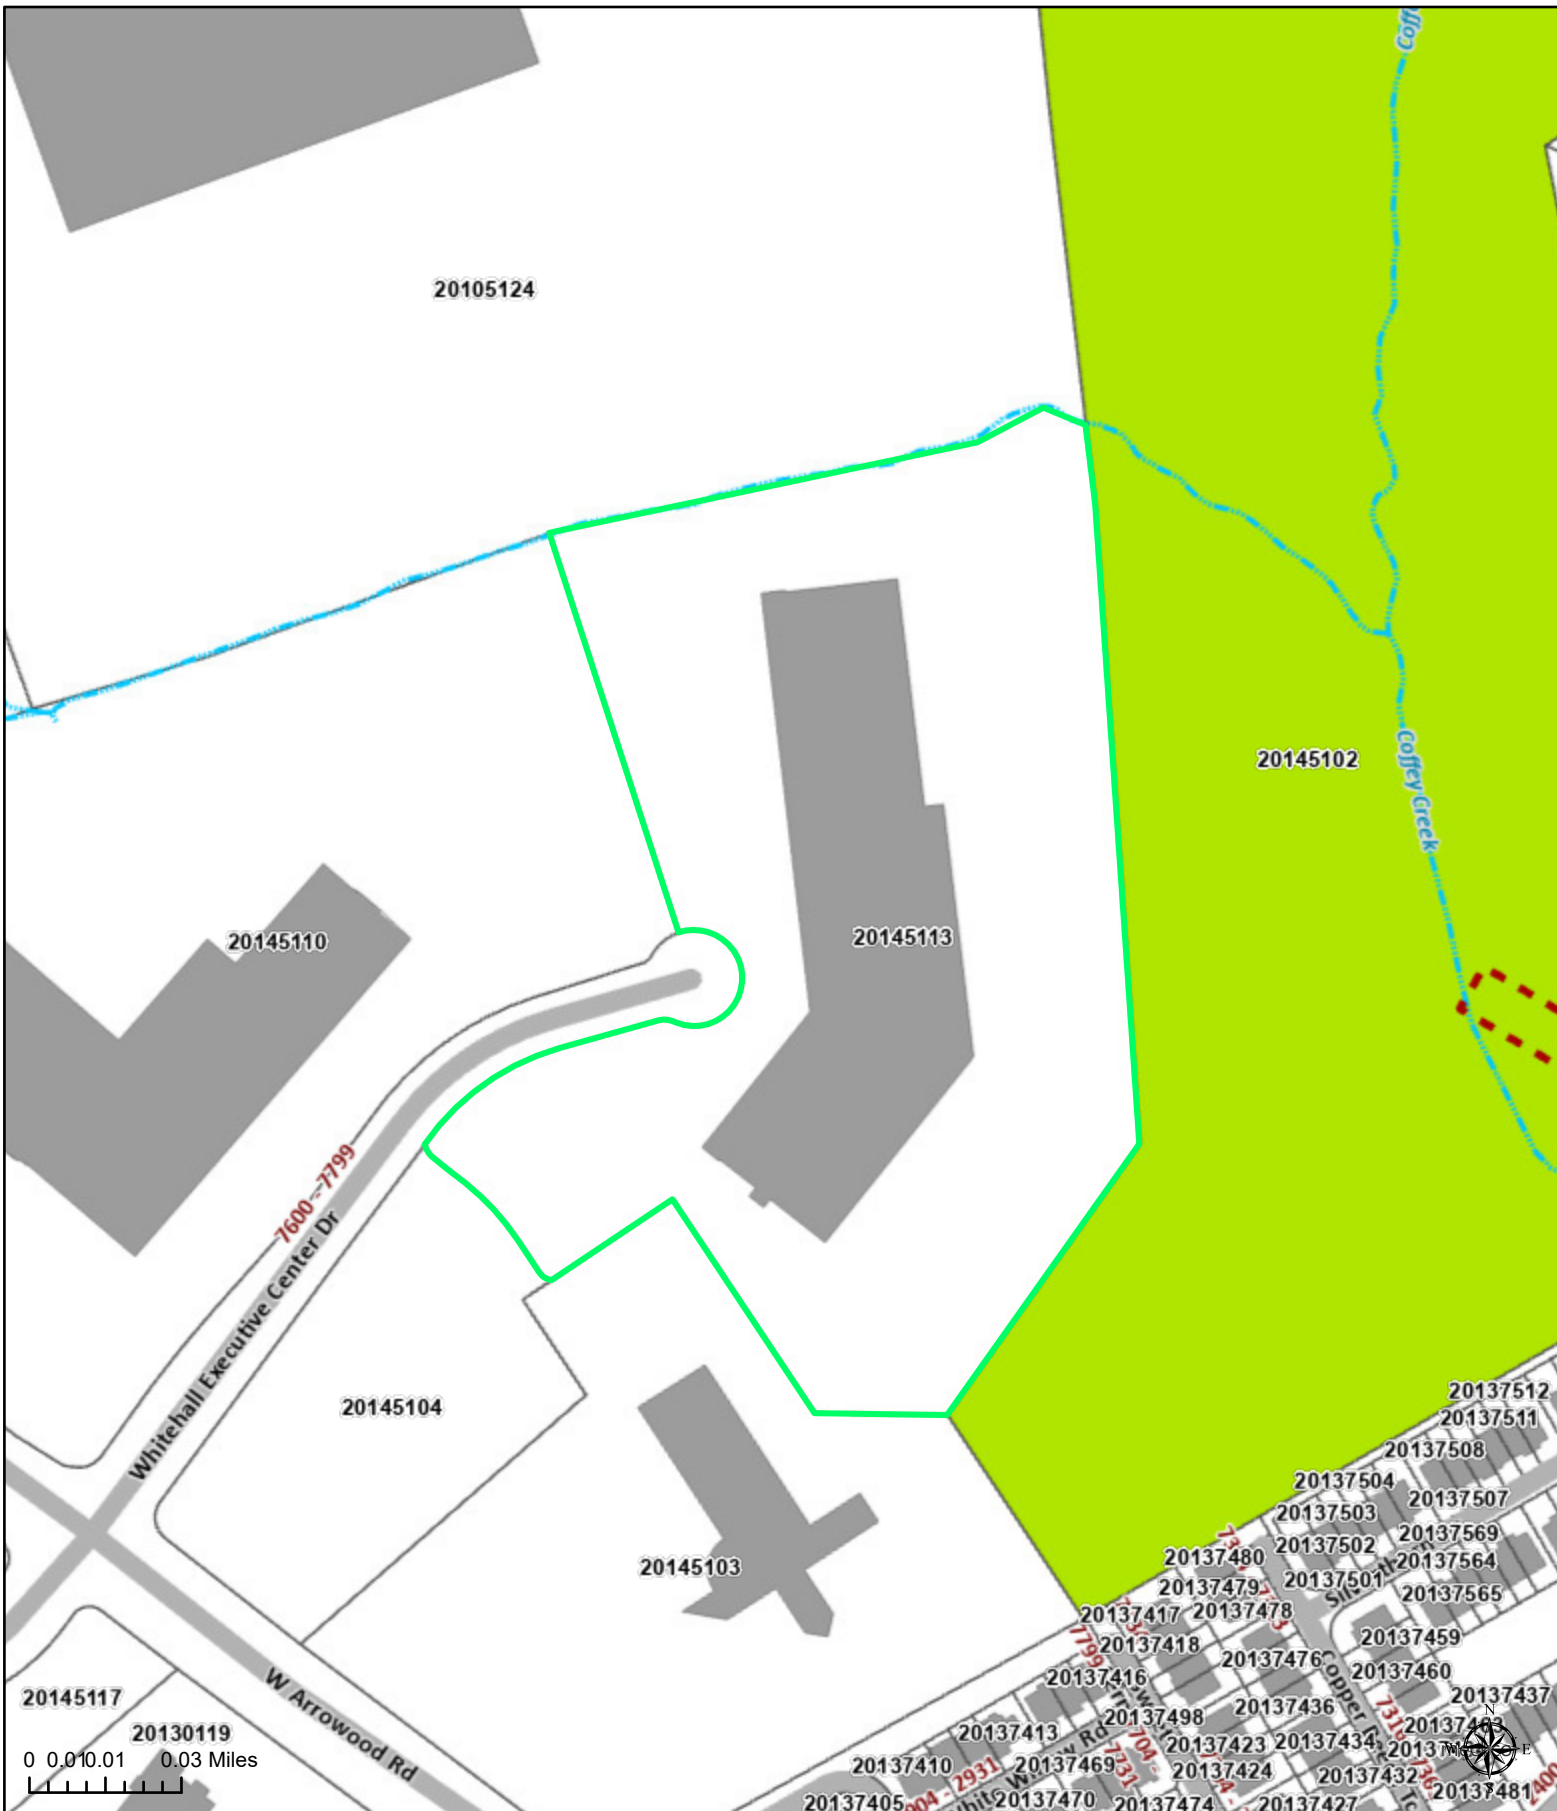

Polaris 3G Map – Mecklenburg County, North Carolina

7606 Whitehall Executive Drive Suite 300, Charlotte NC 28273

Date Printed: 11/21/2024 1:58 PM

This map or report is prepared for the inventory of real property within Mecklenburg County and is compiled from recorded deeds, plats, tax maps, surveys, planimetric maps, and other public records and data. Users of this map or report are hereby notified that the aforementioned public primary information sources should be consulted for verification. Mecklenburg County and its mapping contractors assume no legal responsibility for the information contained herein.