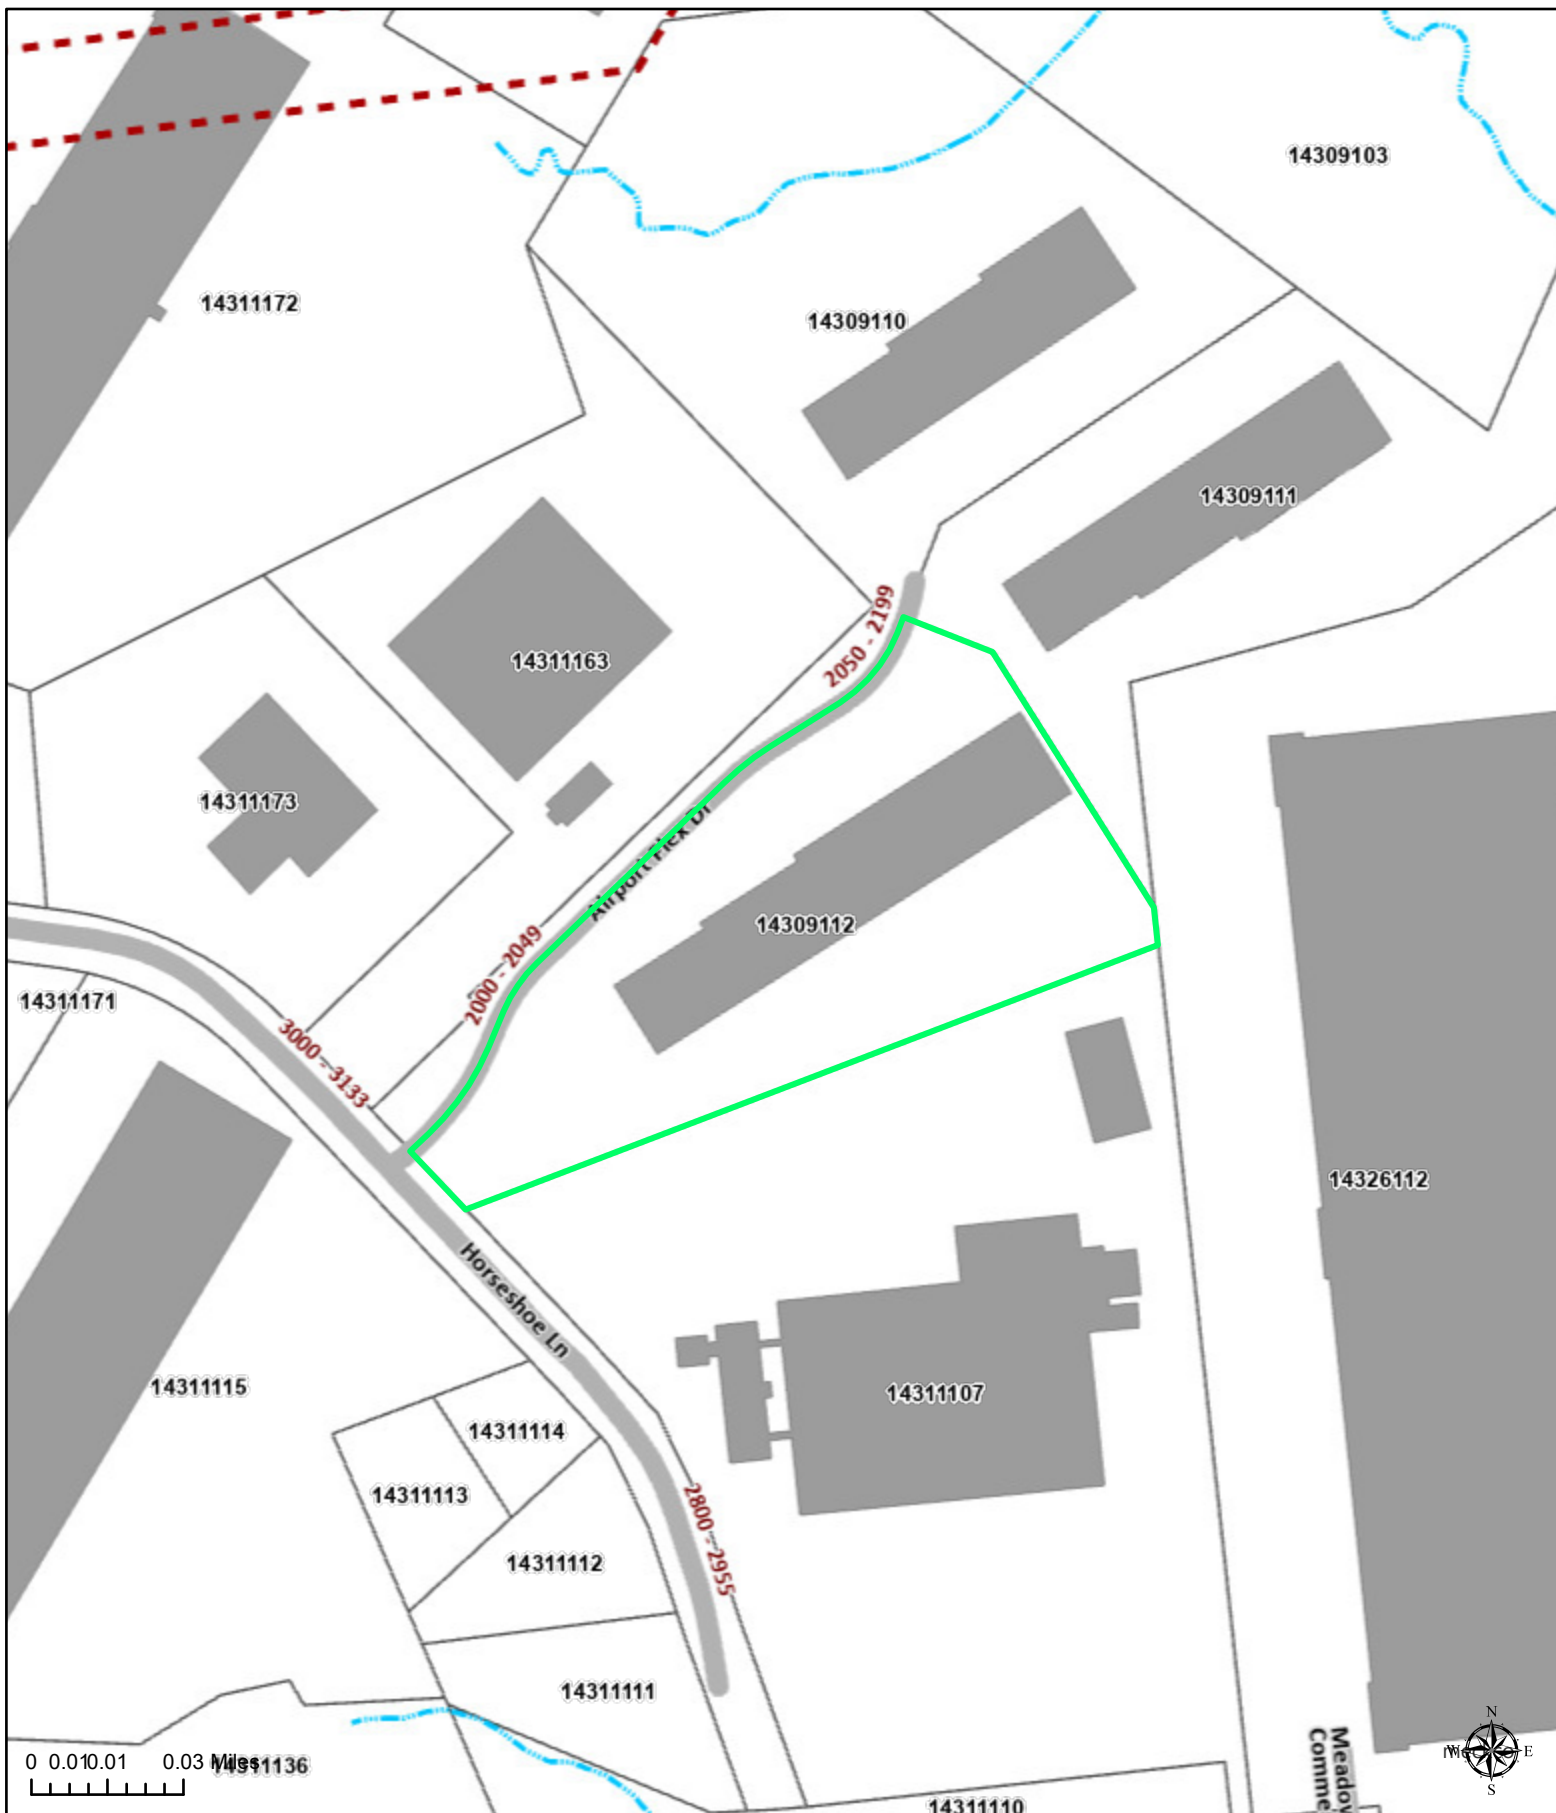

# Polaris 3G Map – Mecklenburg County, North Carolina

2030 AIRPORT FLEX DR P & Q CHARLOTTE NC 28208

Date Printed: 11/26/2024 4:52 PM

This map or report is prepared for the inventory of real property within Mecklenburg County and is compiled from recorded deeds, plats, tax maps, surveys, planimetric maps, and other public records and data. Users of this map or report are hereby notified that the aforementioned public primary information sources should be consulted for verification. Mecklenburg County and its mapping contractors assume no legal responsibility for the information contained herein.