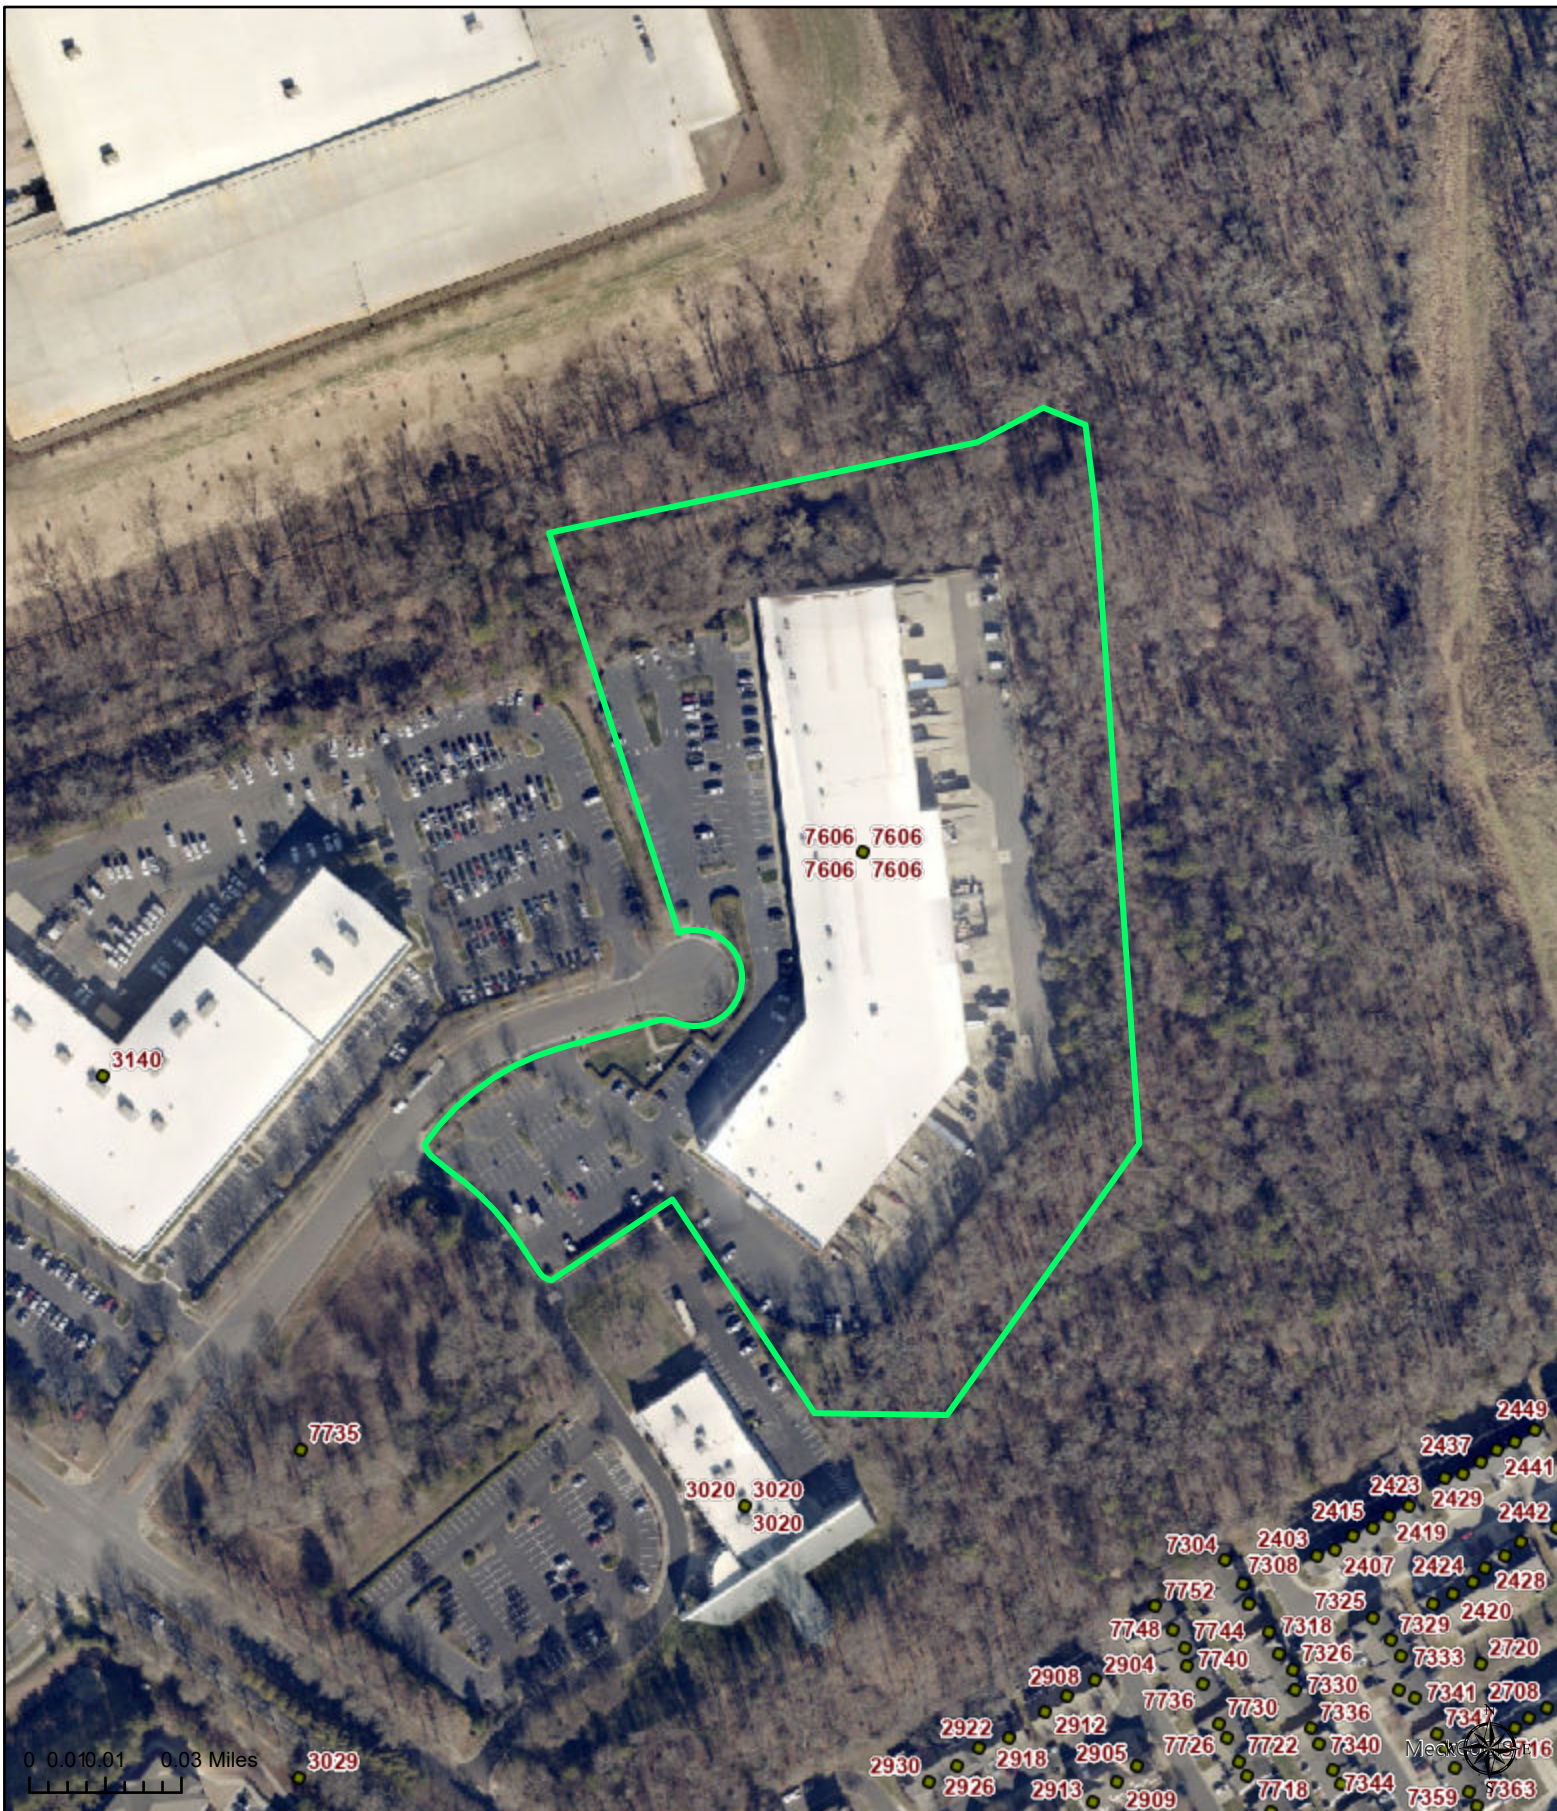

# Polaris 3G Map – Mecklenburg County, North Carolina

7606 Whitehall Executive Drive Suite 300, Charlotte NC 28273

Date Printed: 11/21/2024 1:56 PM

This map or report is prepared for the inventory of real property within Mecklenburg County and is compiled from recorded deeds, plats, tax maps, surveys, planimetric maps, and other public records and data. Users of this map or report are hereby notified that the aforementioned public primary information sources should be consulted for verification. Mecklenburg County and its mapping contractors assume no legal responsibility for the information contained herein.