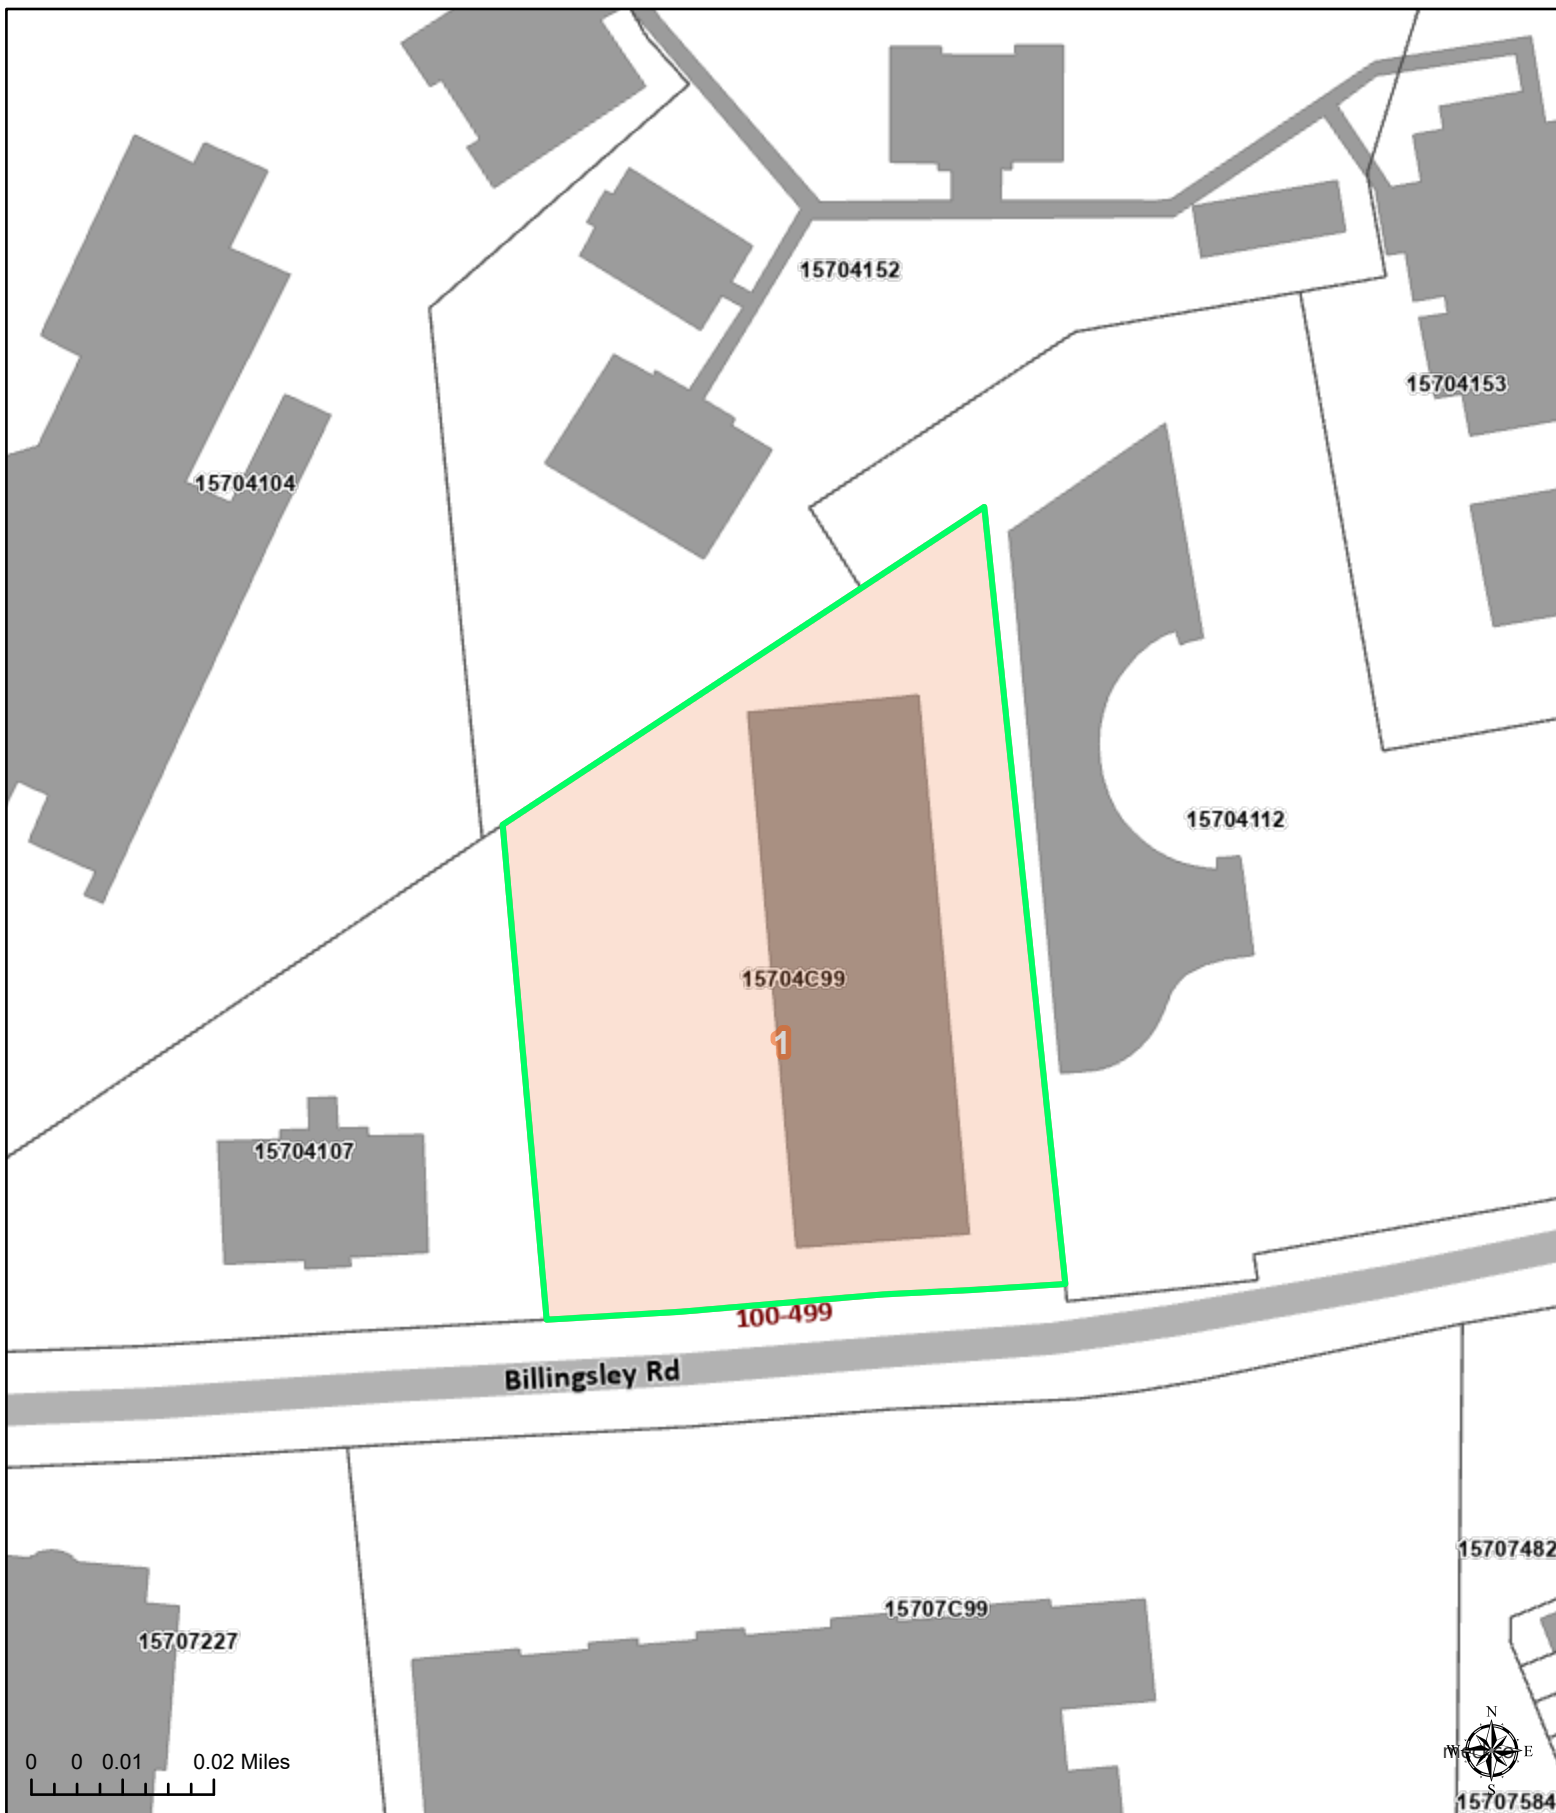

Polaris 3G Map – Mecklenburg County, North Carolina

411 Billingsley Rd Suite 104

Date Printed: 7/2/2024 5:12 PM

This map or report is prepared for the inventory of real property within Mecklenburg County and is compiled from recorded deeds, plats, tax maps, surveys, planimetric maps, and other public records and data. Users of this map or report are hereby notified that the aforementioned public primary information sources should be consulted for verification. Mecklenburg County and its mapping contractors assume no legal responsibility for the information contained herein.