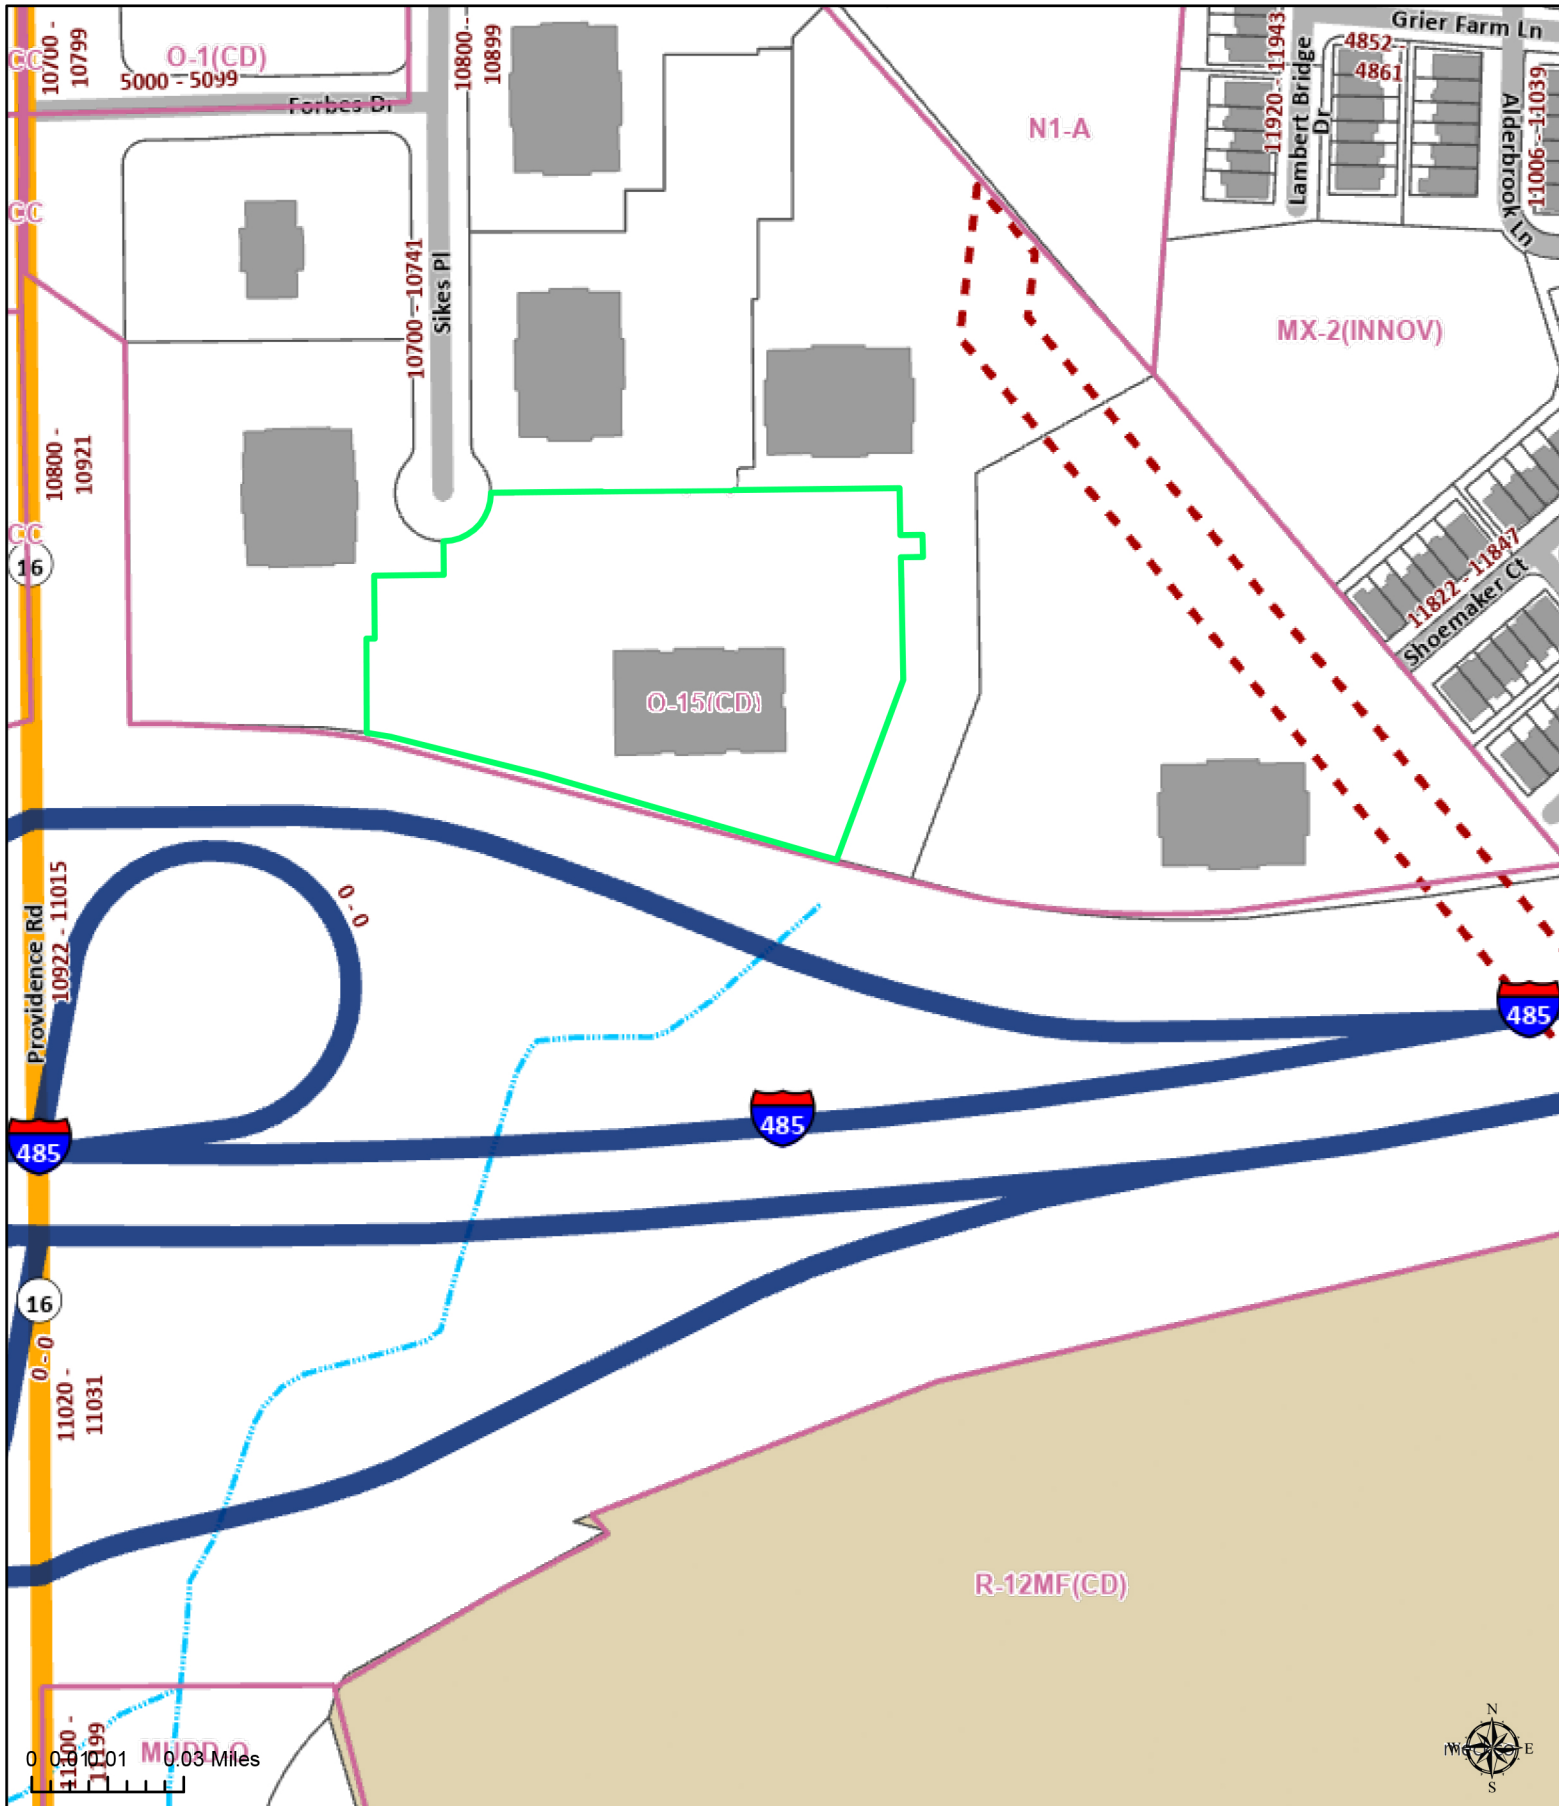

# Polaris 3G Map – Mecklenburg County, North Carolina

## 10700 Sikes Place Suite 140

Date Printed: 6/21/2024 2:15 PM

This map or report is prepared for the inventory of real property within Mecklenburg County and is compiled from recorded deeds, plats, tax maps, surveys, planimetric maps, and other public records and data. Users of this map or report are hereby notified that the aforementioned public primary information sources should be consulted for verification. Mecklenburg County and its mapping contractors assume no legal responsibility for the information contained herein.