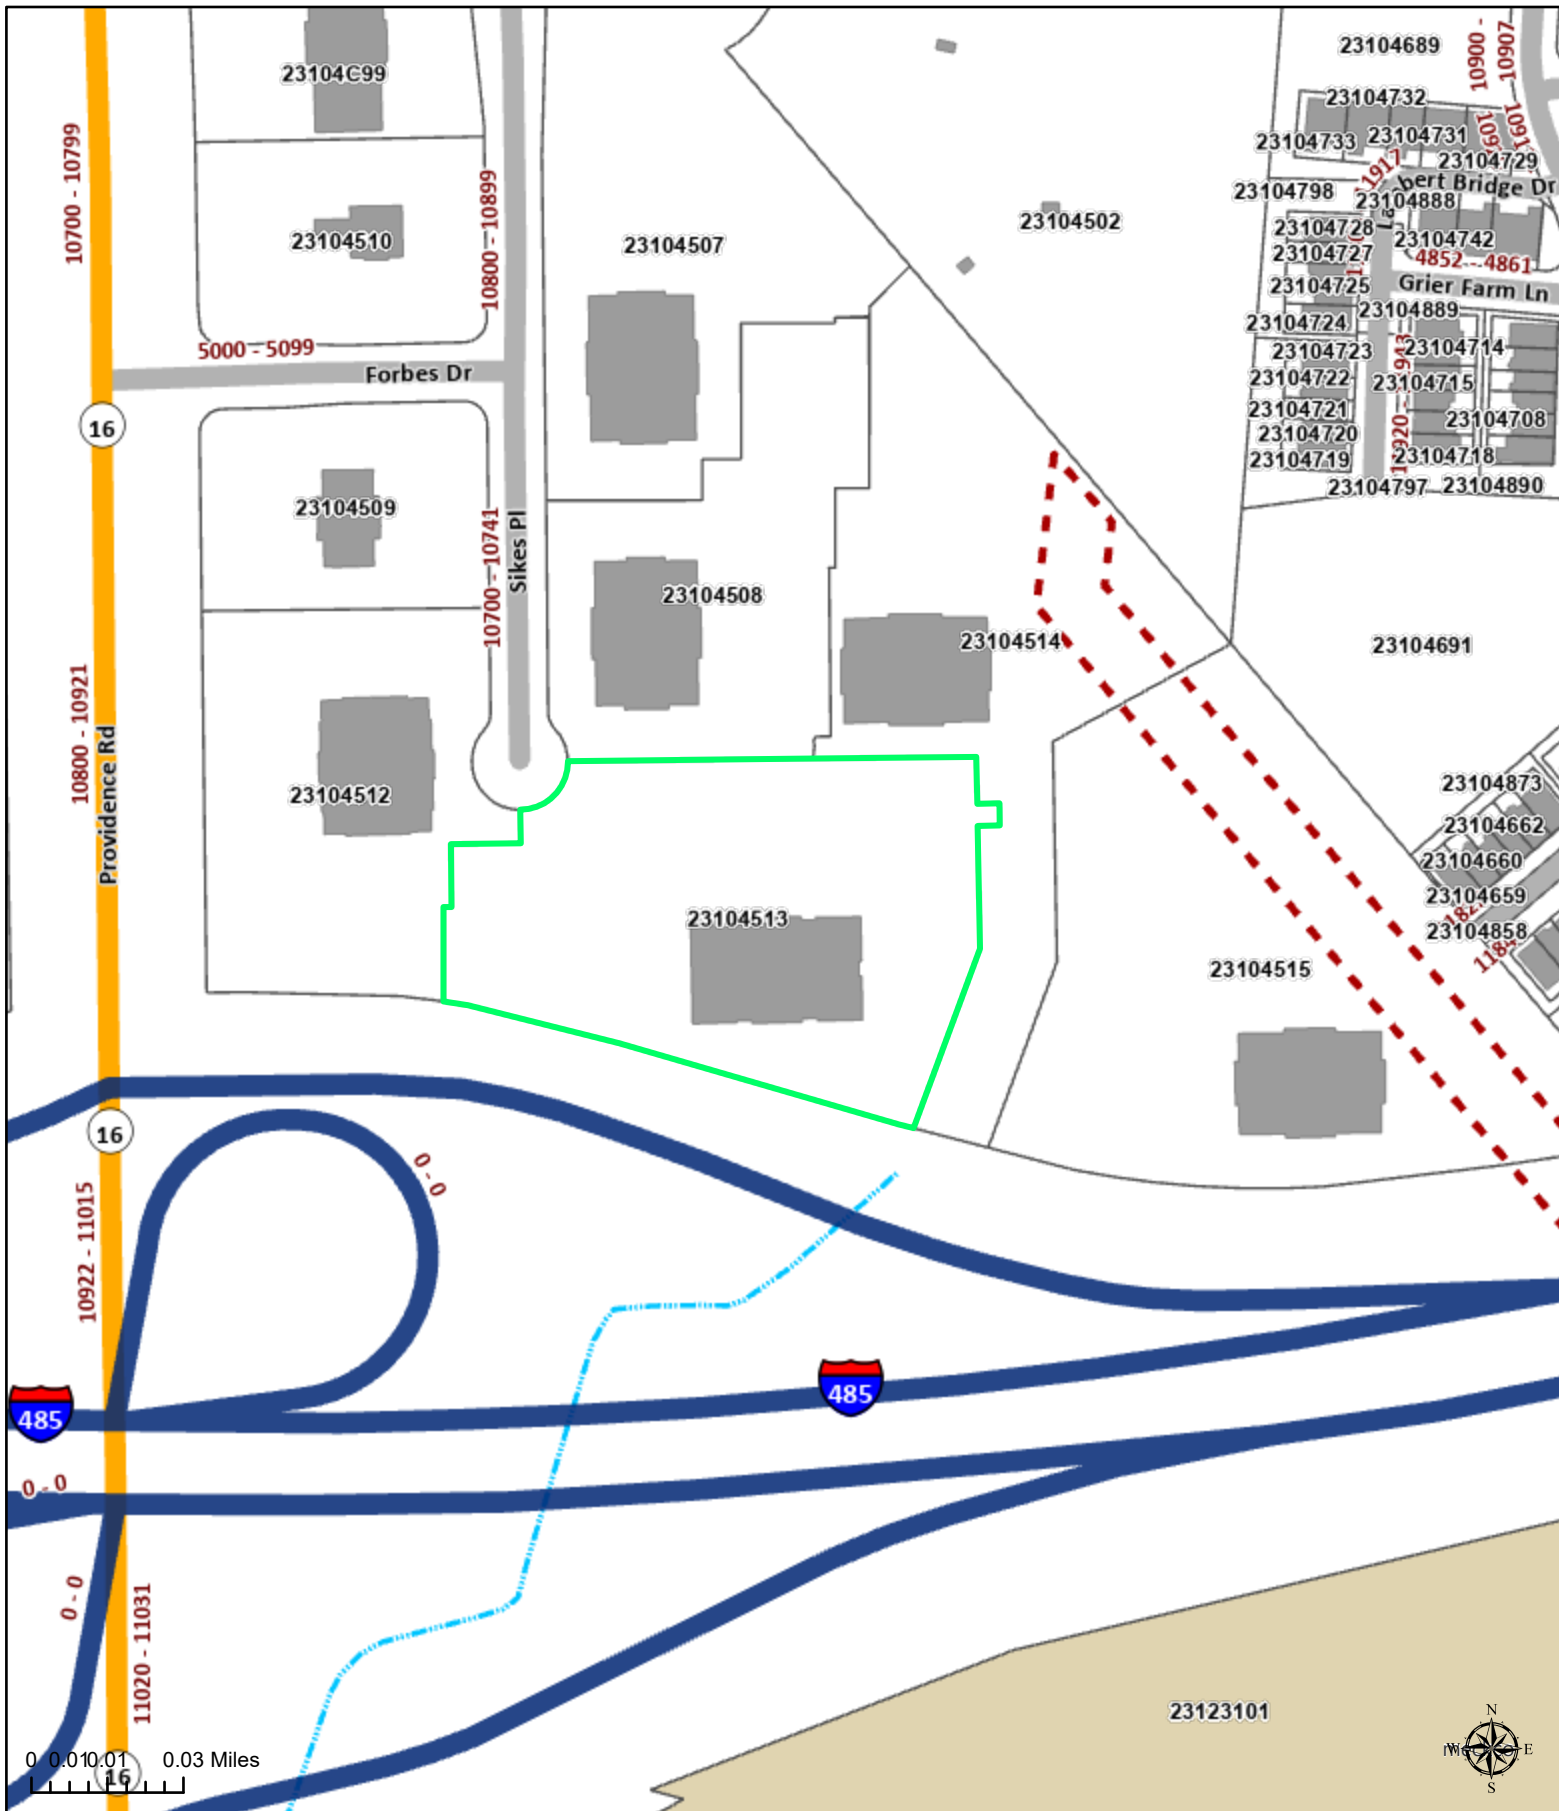

Polaris 3G Map – Mecklenburg County, North Carolina

10700 Sikes Place Suite 140

Date Printed: 6/21/2024 2:12 PM

This map or report is prepared for the inventory of real property within Mecklenburg County and is compiled from recorded deeds, plats, tax maps, surveys, planimetric maps, and other public records and data. Users of this map or report are hereby notified that the aforementioned public primary information sources should be consulted for verification. Mecklenburg County and its mapping contractors assume no legal responsibility for the information contained herein.