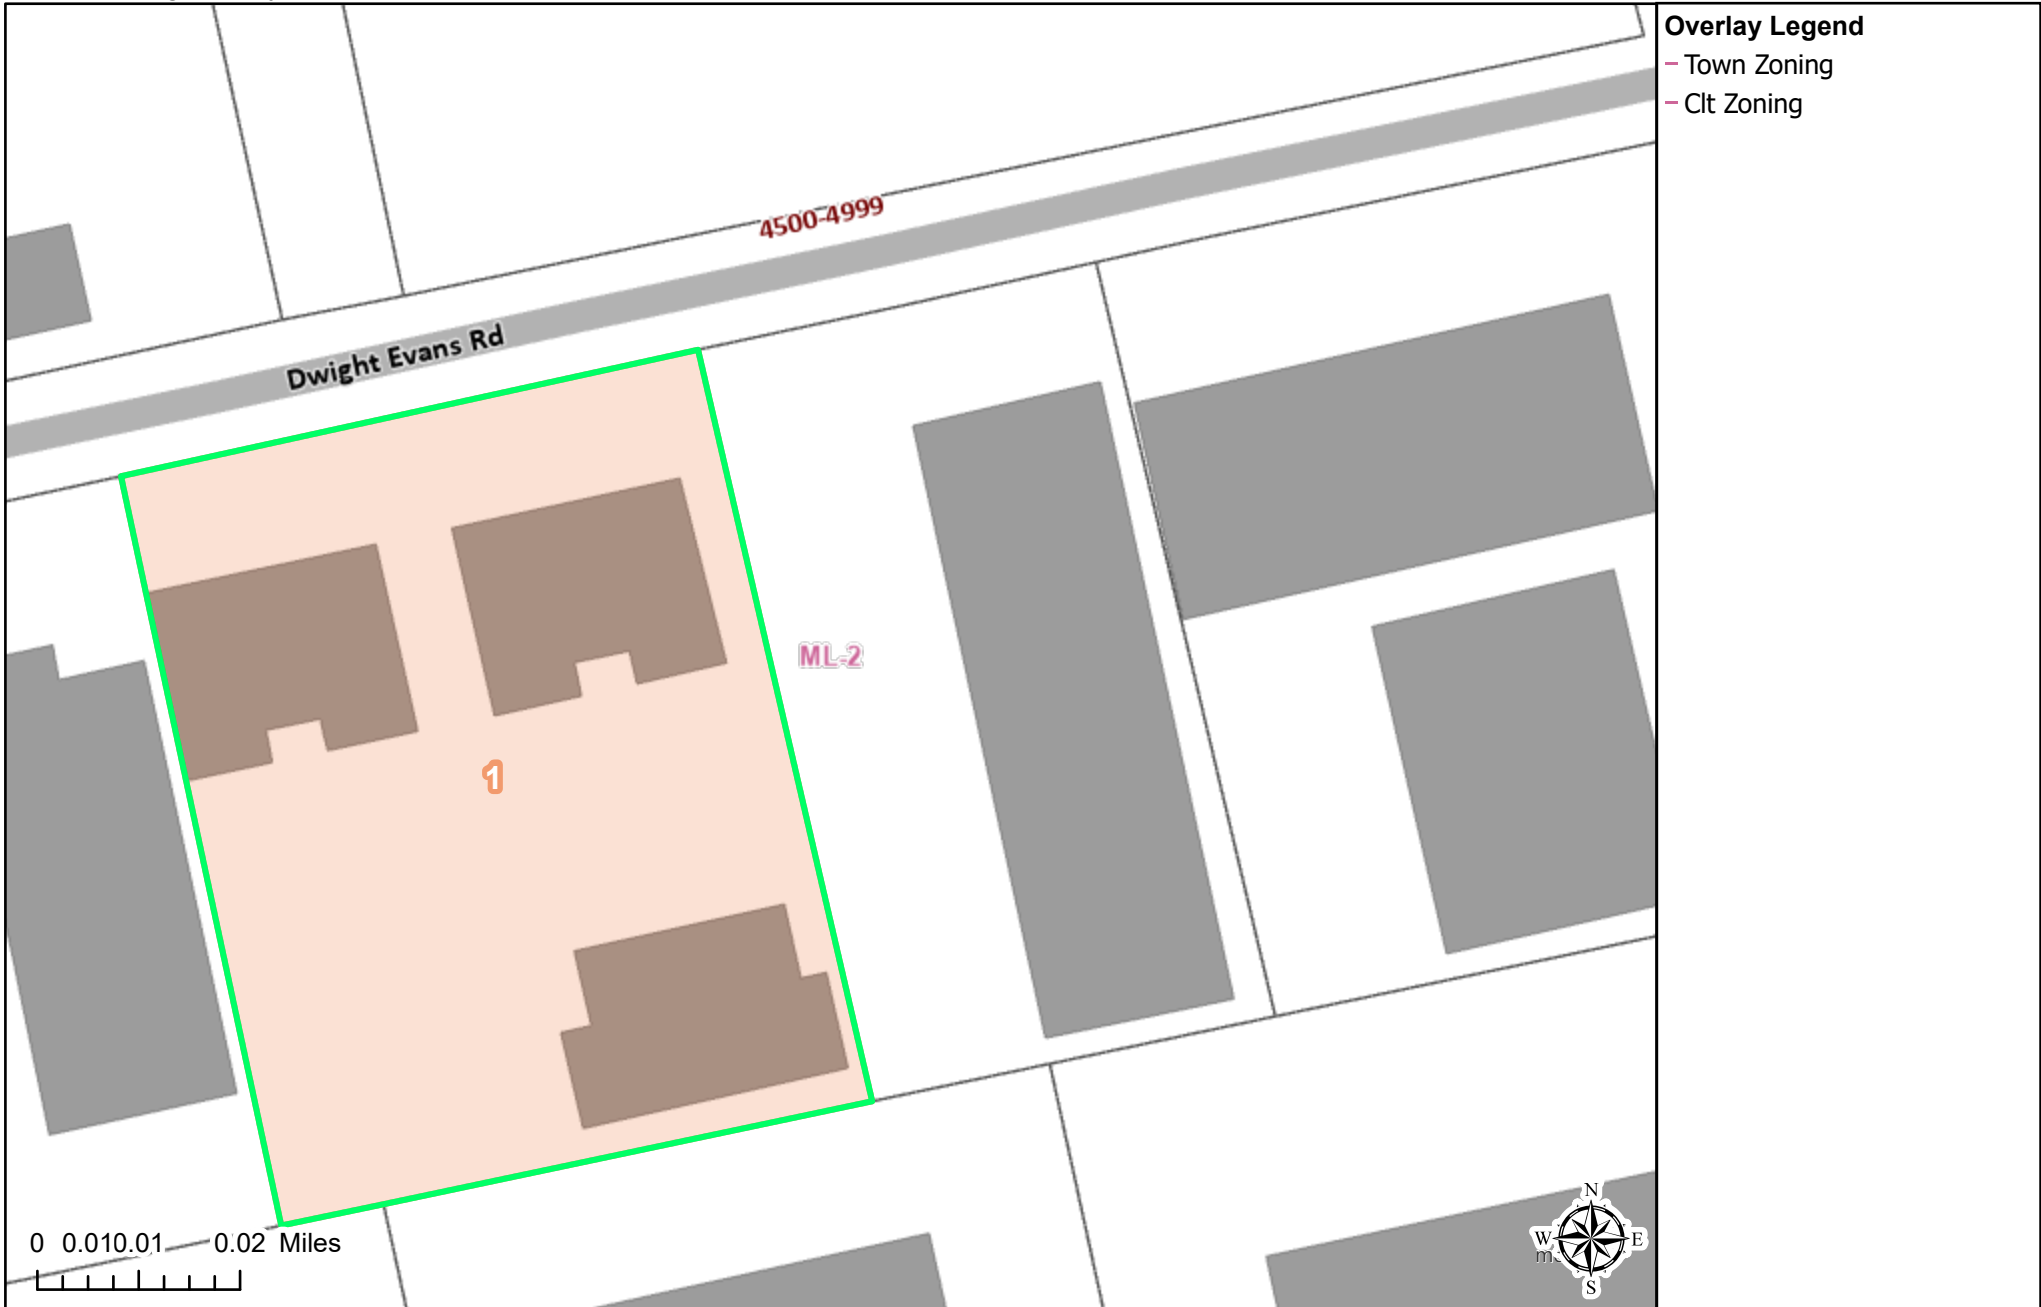

Polaris Map – Mecklenburg County, North Carolina

Zoning

Mecklenburg County GIS

Date Printed: 5/7/2024 3:22 PM

Overlay Legend

- Town Zoning
- Clt Zoning

This map or report is prepared for the inventory of real property within Mecklenburg County and is compiled from recorded deeds, plats, tax maps, surveys, planimetric maps, and other public records and data. Users of this map or report are hereby notified that the aforementioned public primary information sources should be consulted for verification. Mecklenburg County and its mapping contractors assume no legal responsibility for the information contained herein.