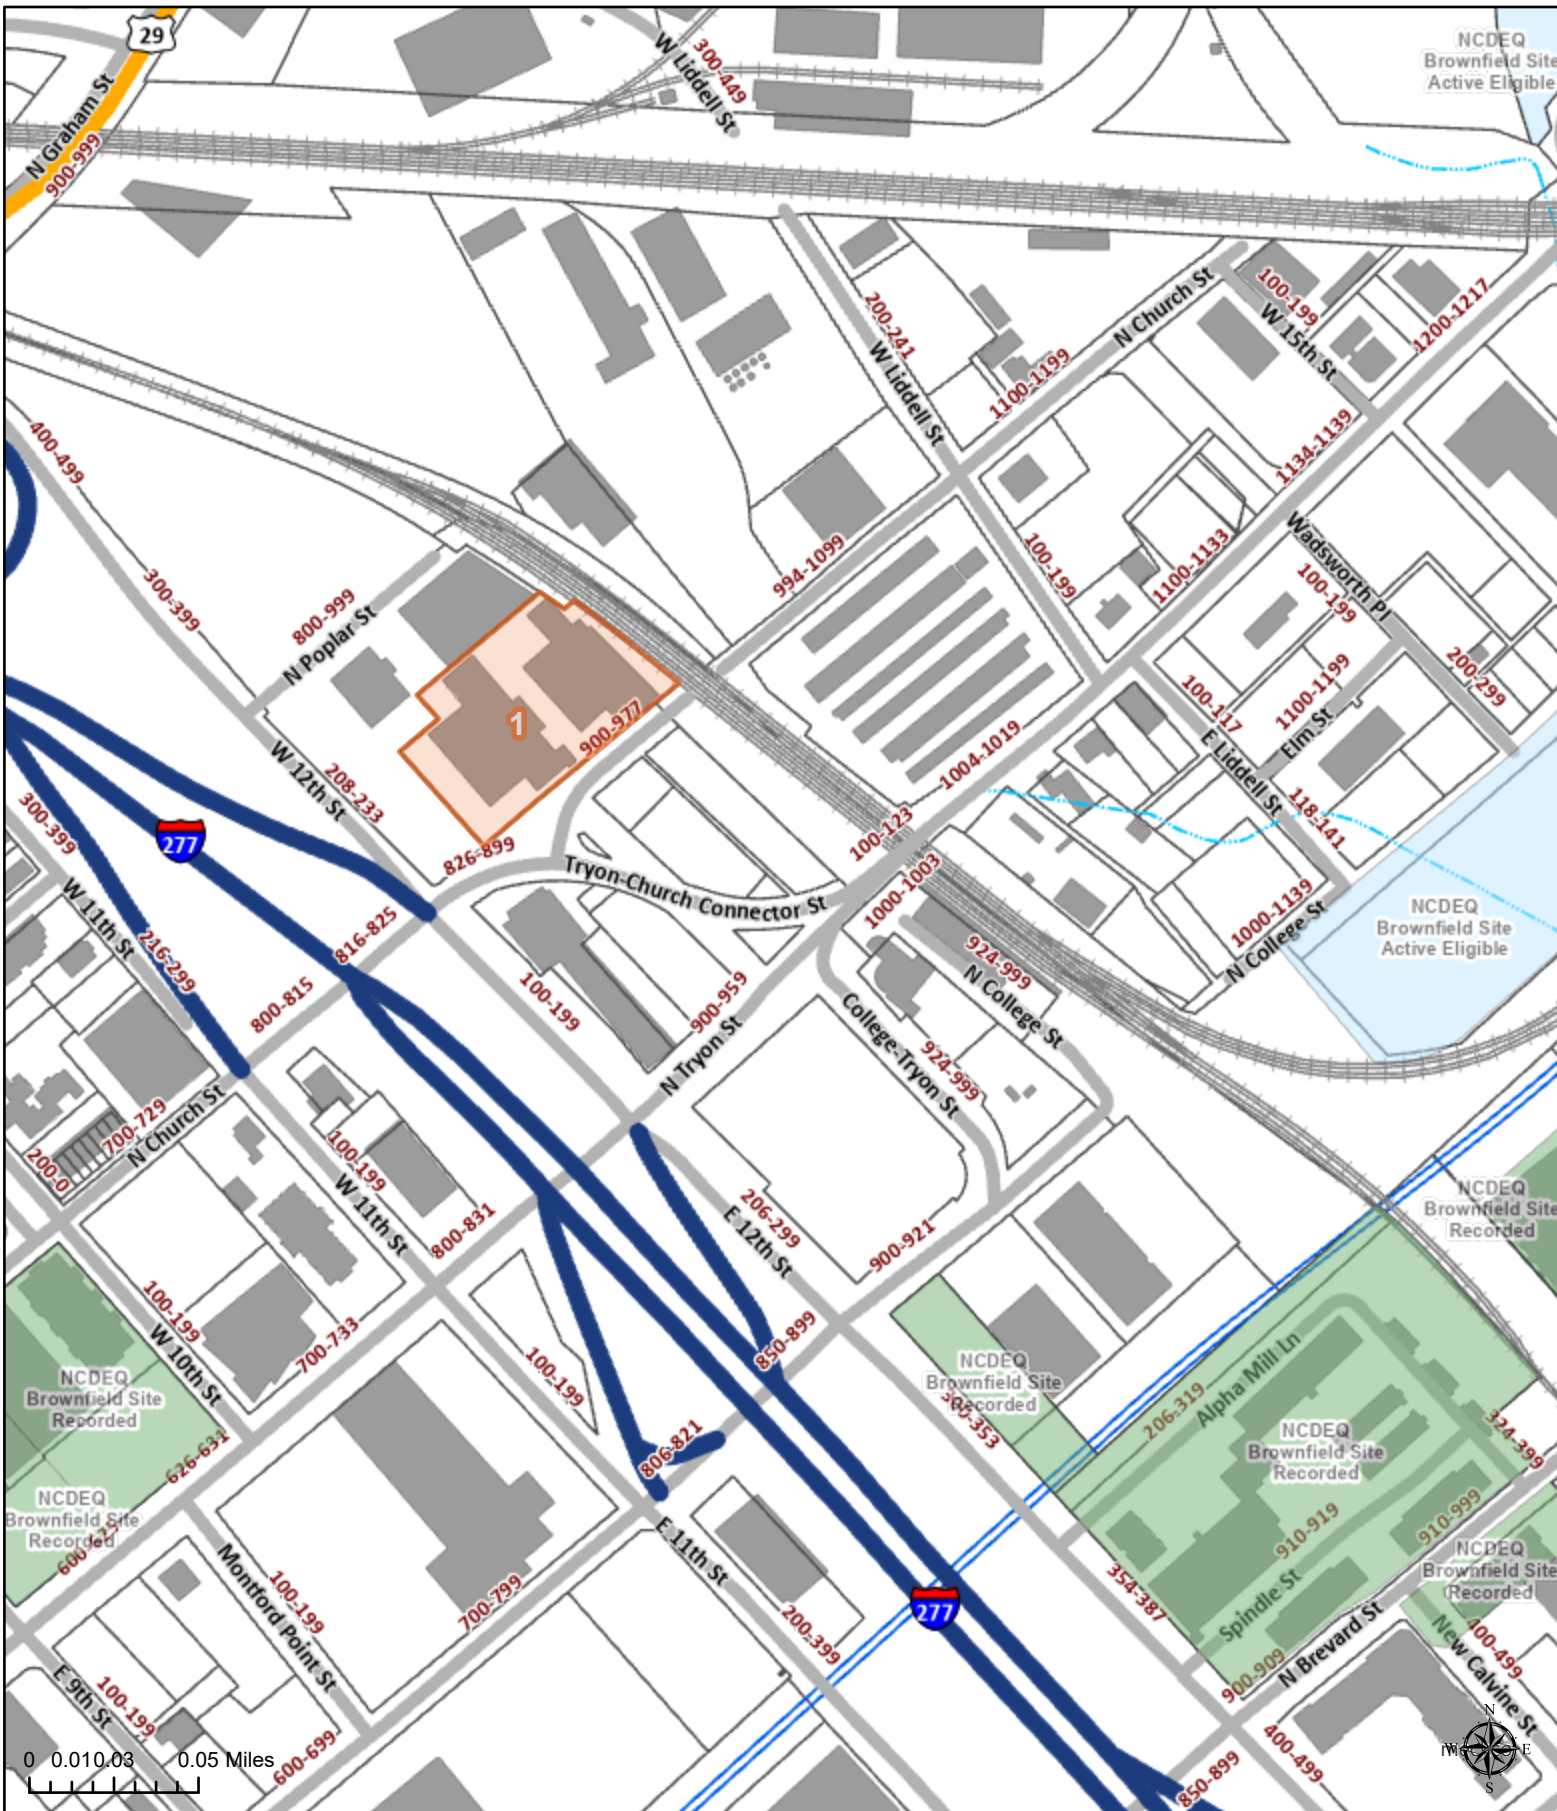

# Polaris 3G Map – Mecklenburg County, North Carolina

## 901 N CHURCH ST

Date Printed: 4/15/2024 1:12 PM

This map or report is prepared for the inventory of real property within Mecklenburg County and is compiled from recorded deeds, plats, tax maps, surveys, planimetric maps, and other public records and data. Users of this map or report are hereby notified that the aforementioned public primary information sources should be consulted for verification. Mecklenburg County and its mapping contractors assume no legal responsibility for the information contained herein.