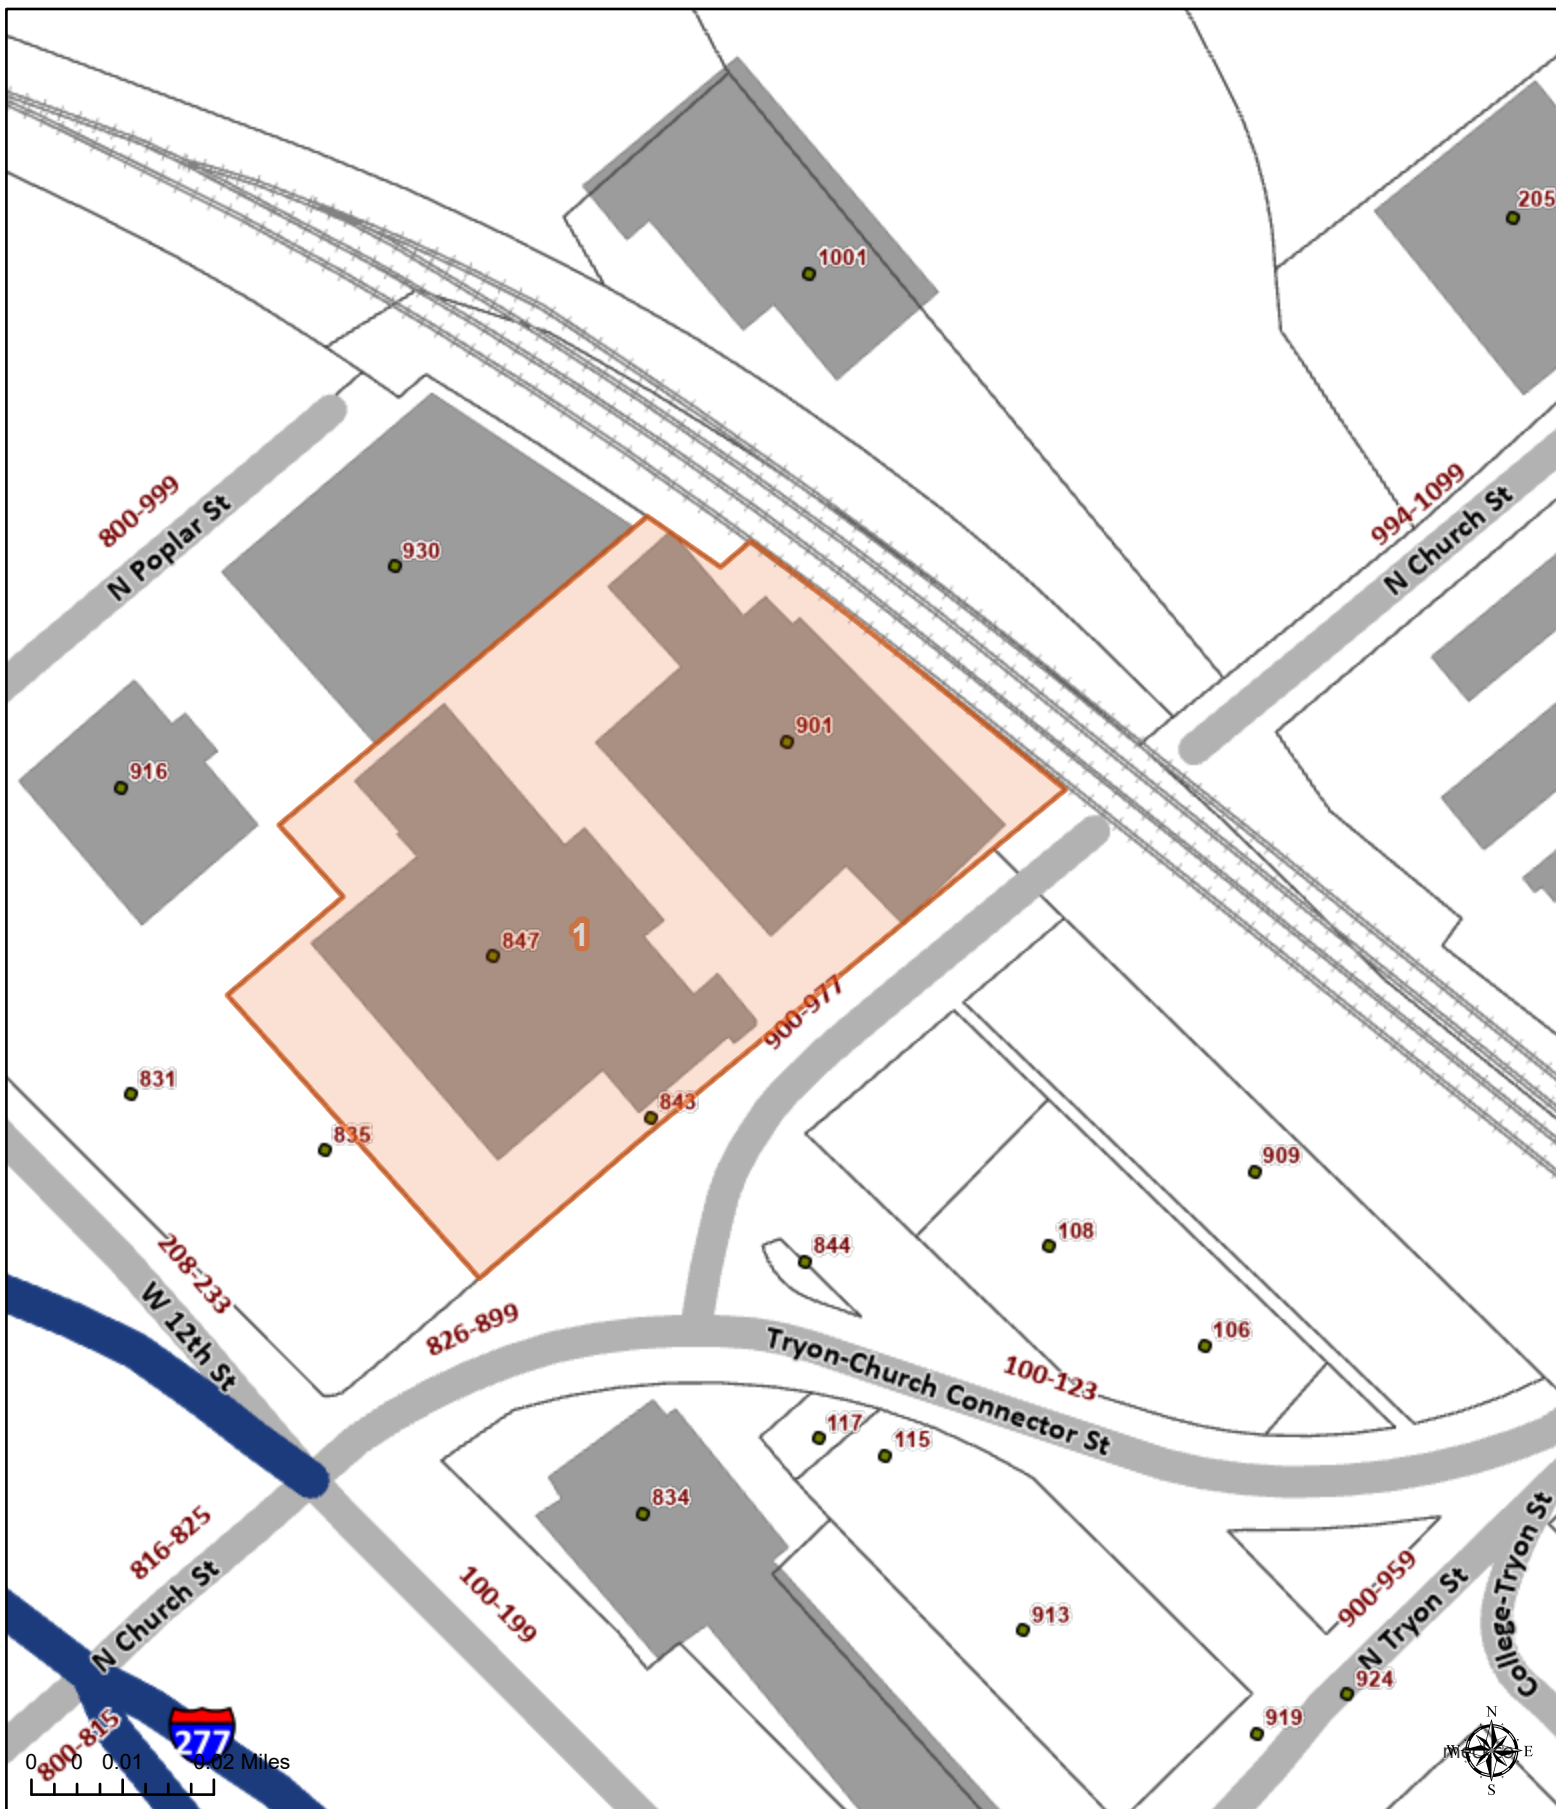

# Polaris 3G Map – Mecklenburg County, North Carolina

## 901 N CHURCH ST

Date Printed: 4/12/2024 3:58 PM

This map or report is prepared for the inventory of real property within Mecklenburg County and is compiled from recorded deeds, plats, tax maps, surveys, planimetric maps, and other public records and data. Users of this map or report are hereby notified that the aforementioned public primary information sources should be consulted for verification. Mecklenburg County and its mapping contractors assume no legal responsibility for the information contained herein.