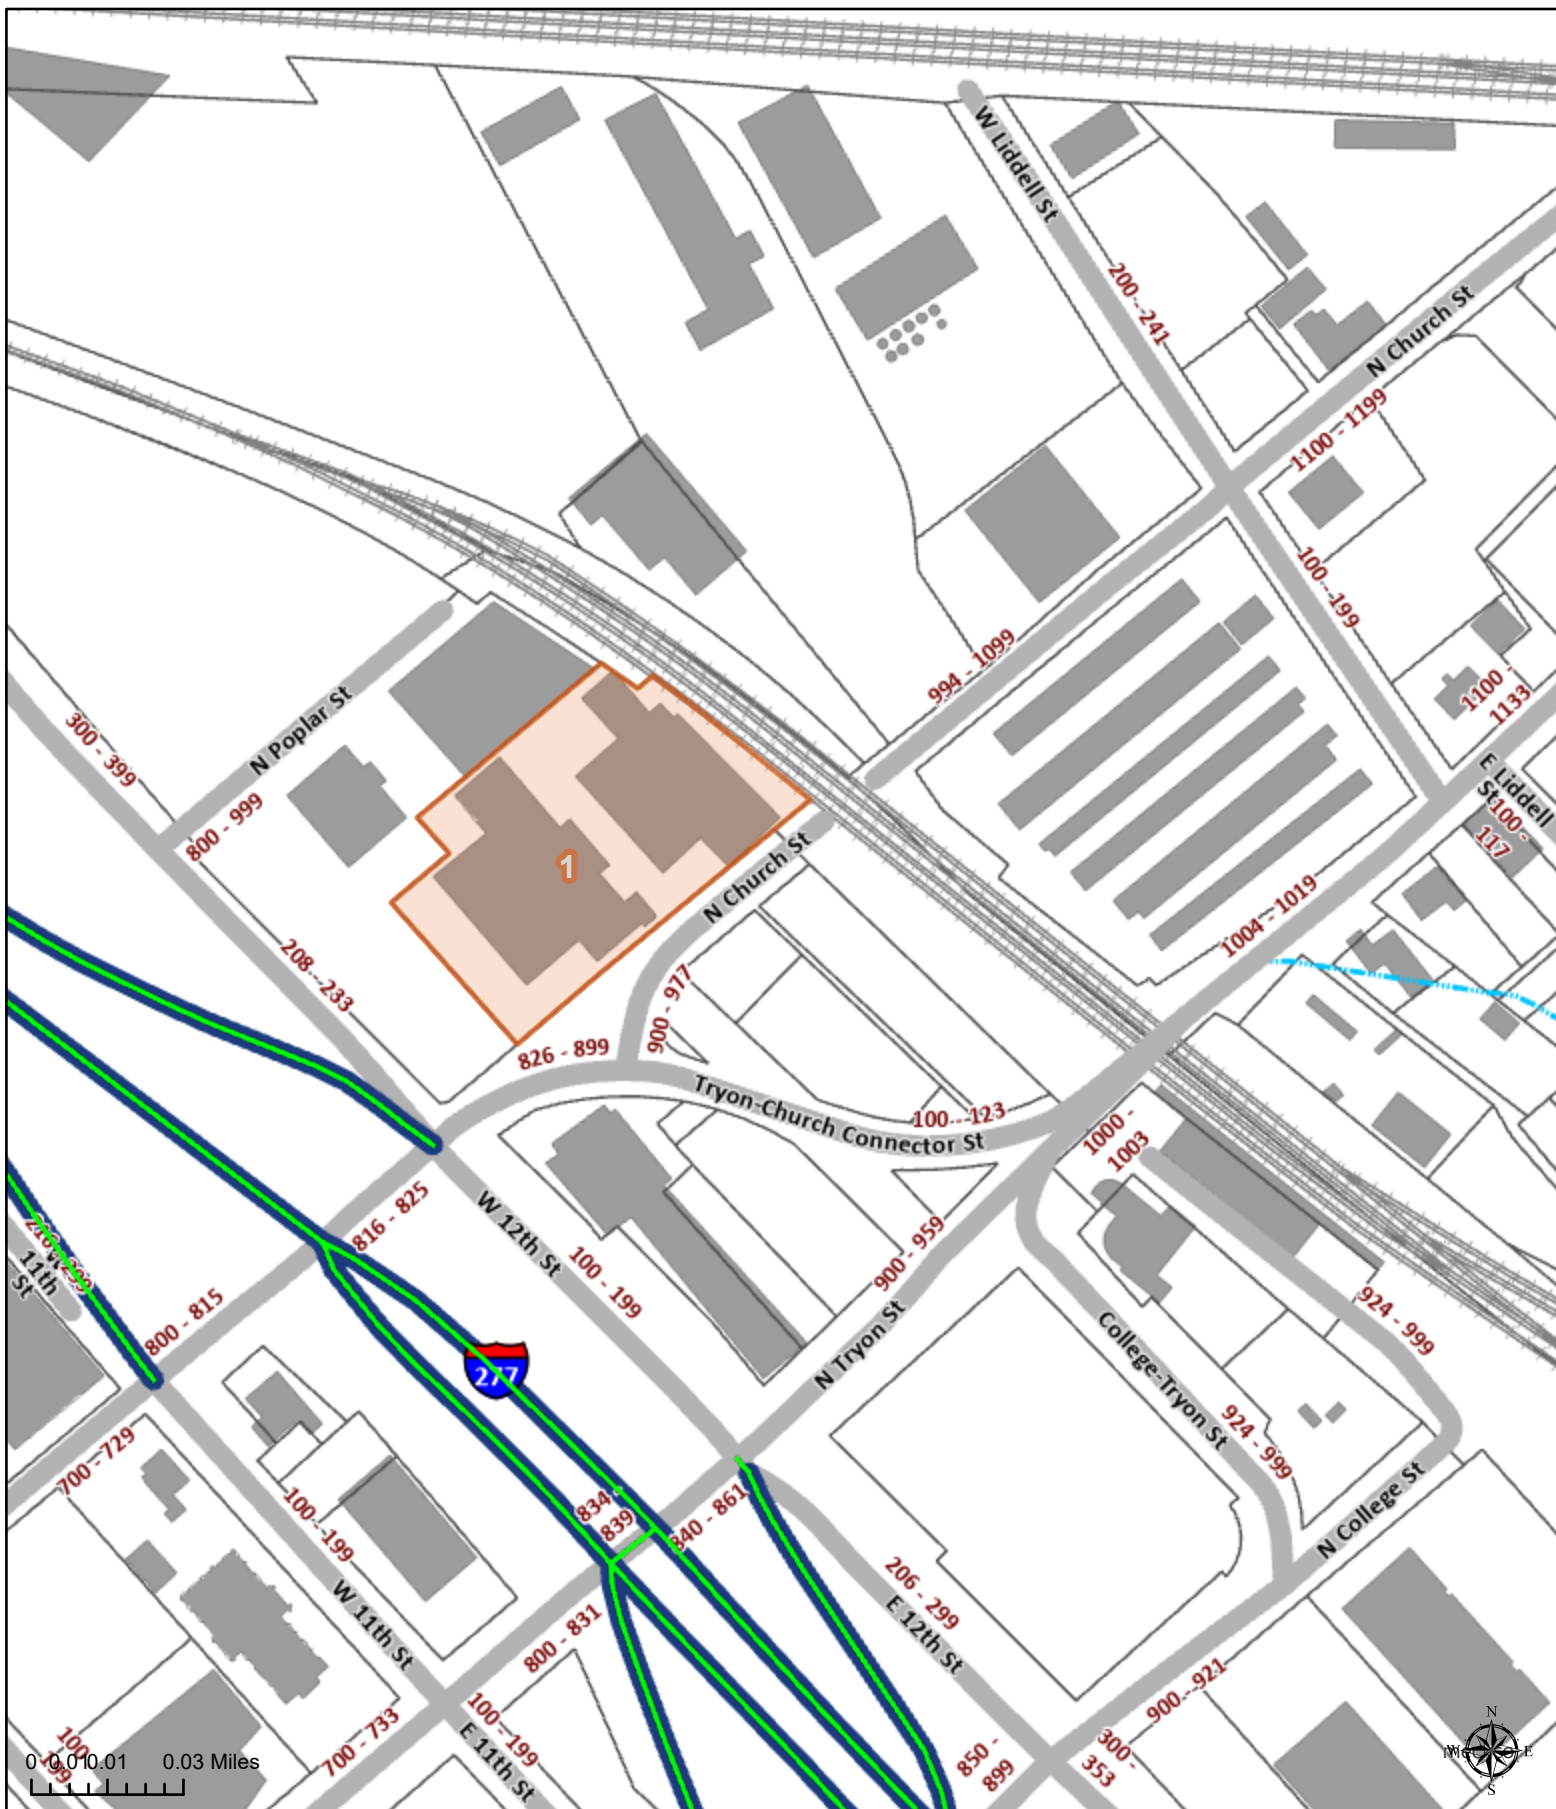

# Polaris 3G Map – Mecklenburg County, North Carolina

## 901 N CHURCH ST

Date Printed: 4/12/2024 4:05 PM

This map or report is prepared for the inventory of real property within Mecklenburg County and is compiled from recorded deeds, plats, tax maps, surveys, planimetric maps, and other public records and data. Users of this map or report are hereby notified that the aforementioned public primary information sources should be consulted for verification. Mecklenburg County and its mapping contractors assume no legal responsibility for the information contained herein.