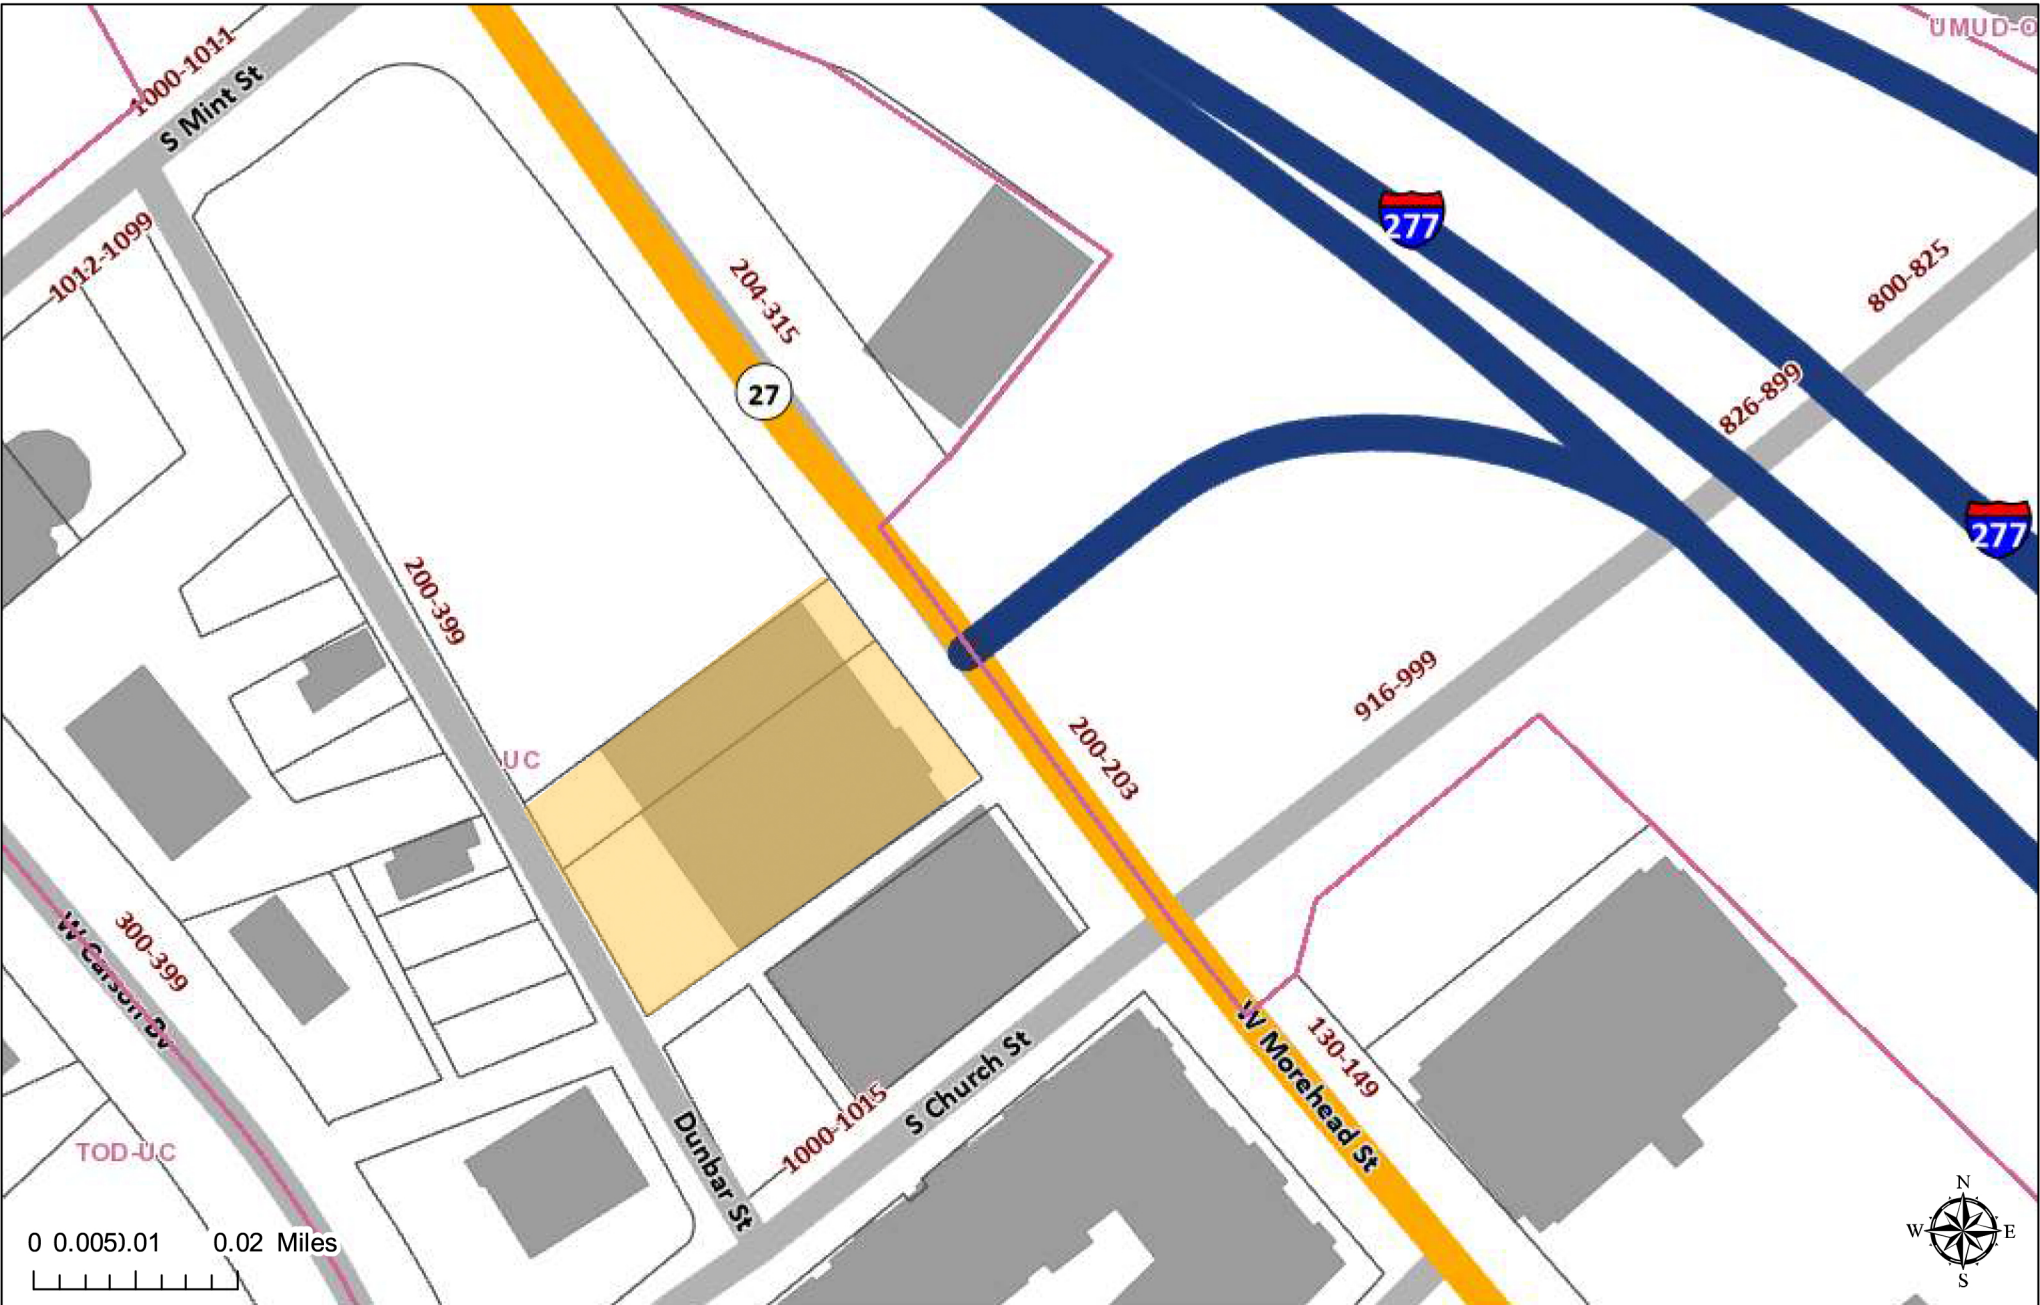

# Polaris 3G Map – Mecklenburg County, North Carolina

## Zoning

Date Printed: 2/1/2024 8:33:06 AM

This map or report is prepared for the inventory of real property within Mecklenburg County and is compiled from recorded deeds, plats, tax maps, surveys, planimetric maps, and other public records and data. Users of this map or report are hereby notified that the aforementioned public primary information sources should be consulted for verification. Mecklenburg County and its mapping contractors assume no legal responsibility for the information contained herein.