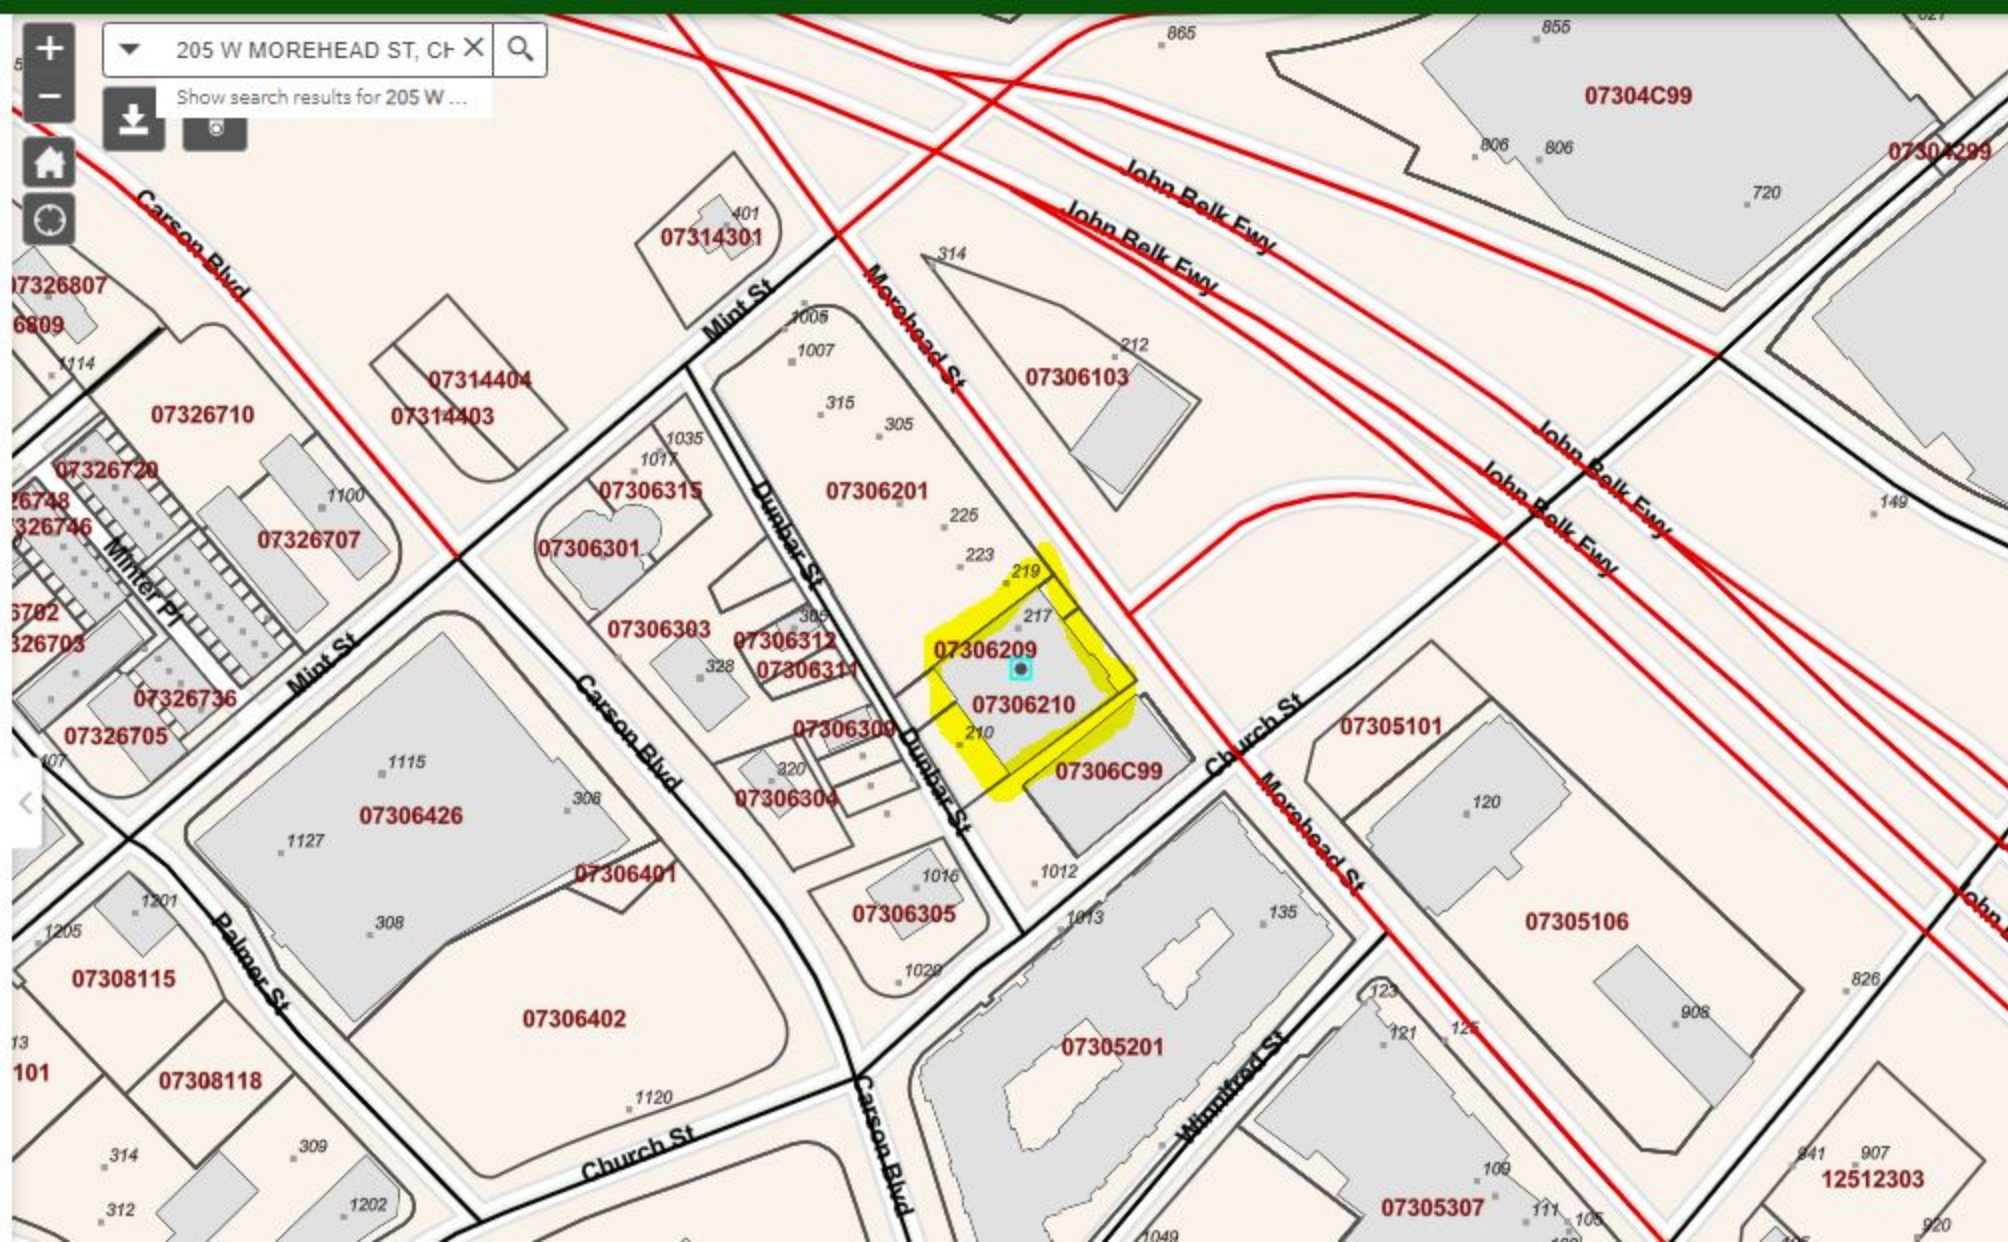

205 W MOREHEAD ST, CT X

Show search results for 205 W ...

Layer List

- CMPD Police Response Areas
- Adopted Streets Map
- ADA Parking Spaces
- Accessible Pedestrian Signals
- Parking Meters
- Railroad Projects Points
- Speed Humps
- Future Signals Approved by Systems
- Traffic Signals
- State Maintained Streets
- City Maintained Streets
- Potential Roadway Projects
- Roadway Project Status
- Completed Street Resurfacing