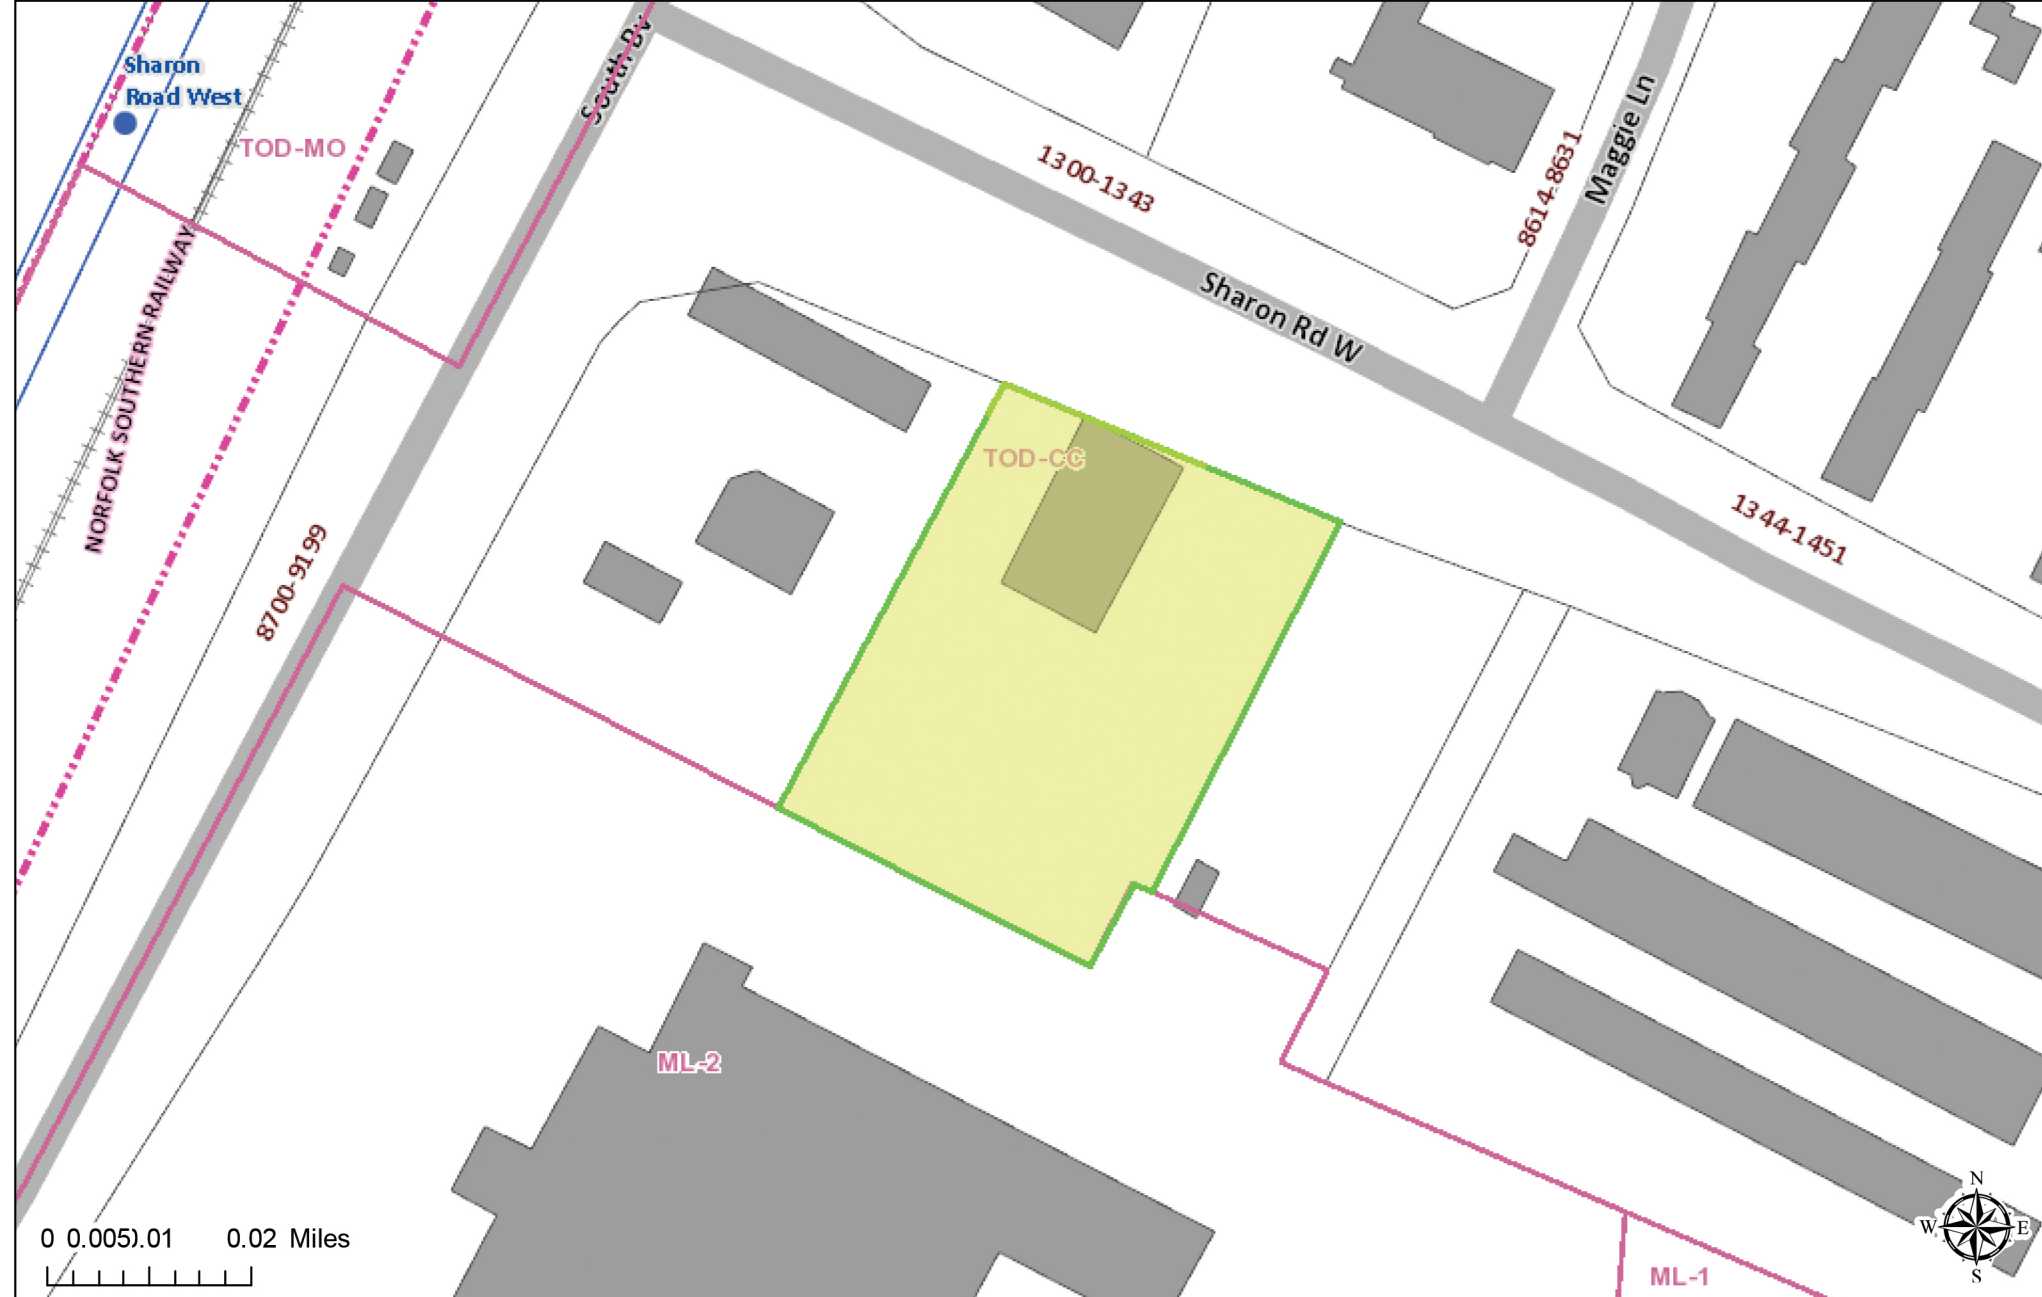

Polaris 3G Map – Mecklenburg County, North Carolina Zoning

Date Printed: 10/4/2023 4:27:34 PM

This map or report is prepared for the inventory of real property within Mecklenburg County and is compiled from recorded deeds, plats, tax maps, surveys, planimetric maps, and other public records and data. Users of this map or report are hereby notified that the aforementioned public primary information sources should be consulted for verification. Mecklenburg County and its mapping contractors assume no legal responsibility for the information contained herein.