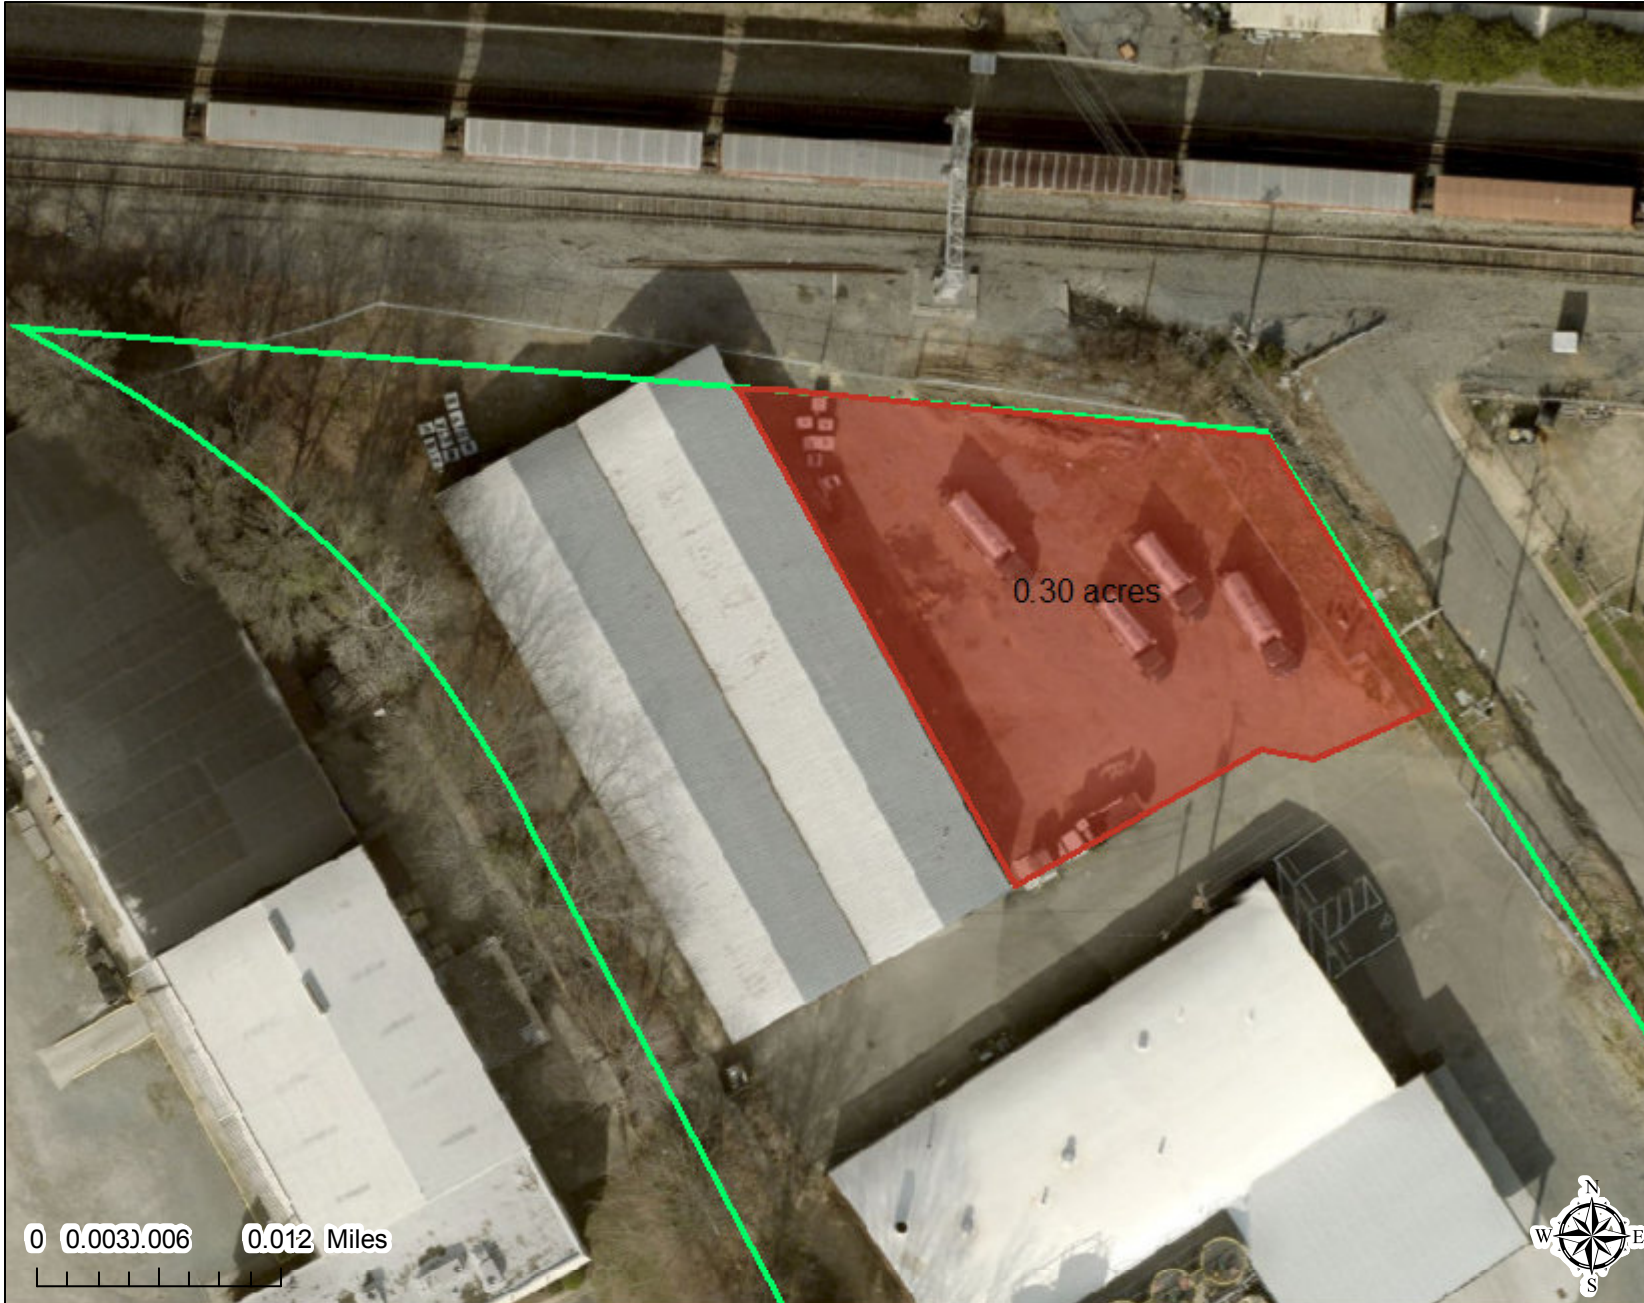

## Outside storage

0.30 acres(12959.11 sq ft)

Date Printed: 10/30/2023 3:17:15 PM

This map or report is prepared for the inventory of real property within Mecklenburg County and is compiled from recorded deeds, plats, tax maps, surveys, planimetric maps, and other public records and data. Users of this map or report are hereby notified that the aforementioned public primary information sources should be consulted for verification. Mecklenburg County and its mapping contractors assume no legal responsibility for the information contained herein.