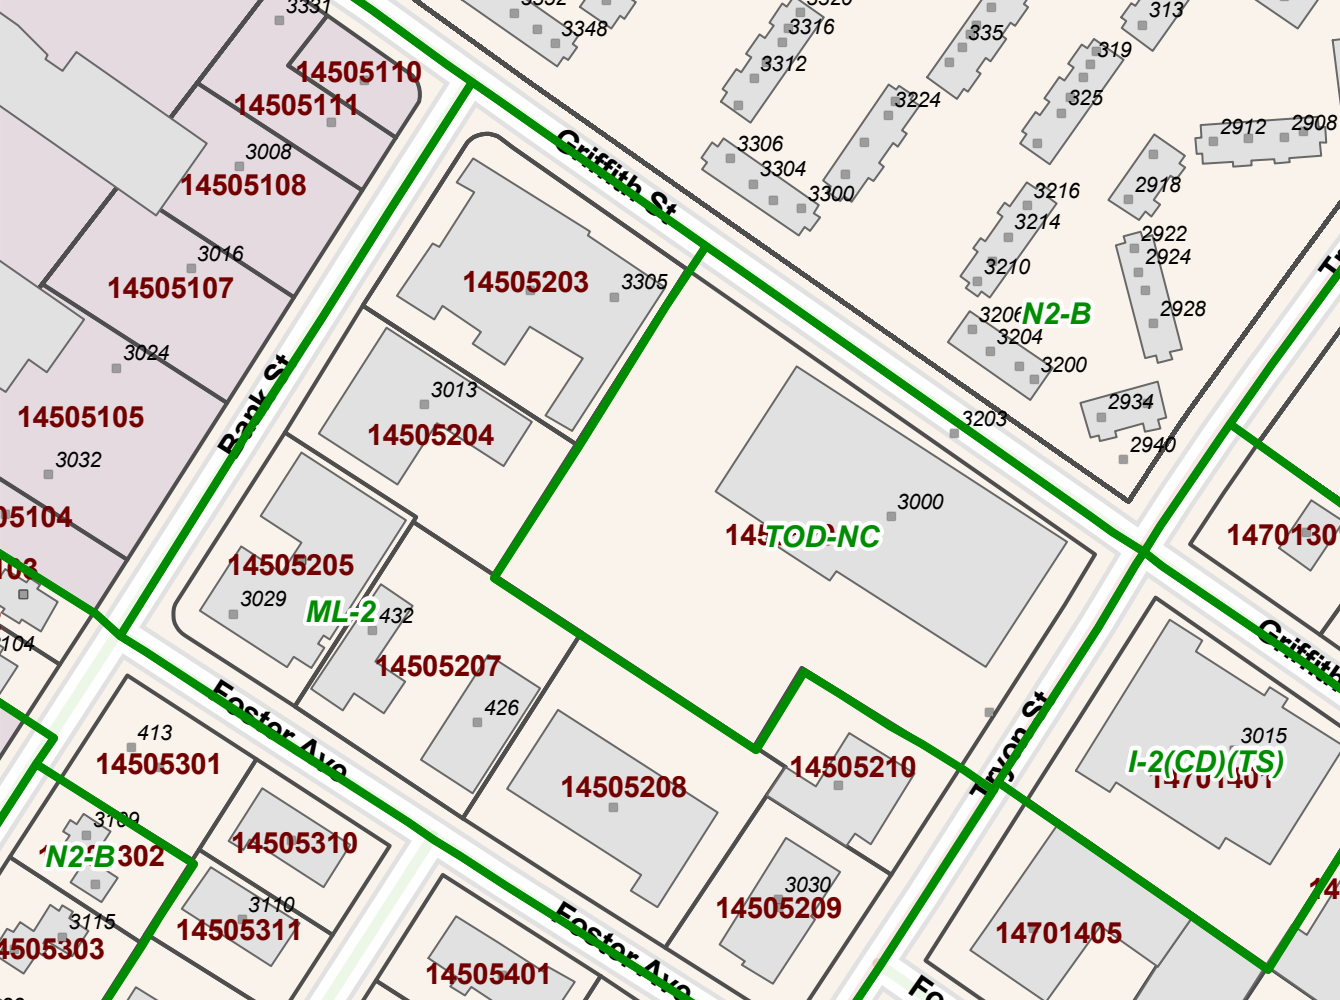

Polaris 3G Map – Mecklenburg County, North Carolina Zoning

Date Printed: 9/18/2023 5:16:07 PM

This map or report is prepared for the inventory of real property within Mecklenburg County and is compiled from recorded deeds, plats, tax maps, surveys, planimetric maps, and other public records and data. Users of this map or report are hereby notified that the aforementioned public primary information sources should be consulted for verification. Mecklenburg County and its mapping contractors assume no legal responsibility for the information contained herein.

14505110
14505111

14505108

14505107

14505105

14505104

14505103

14505102

14505101