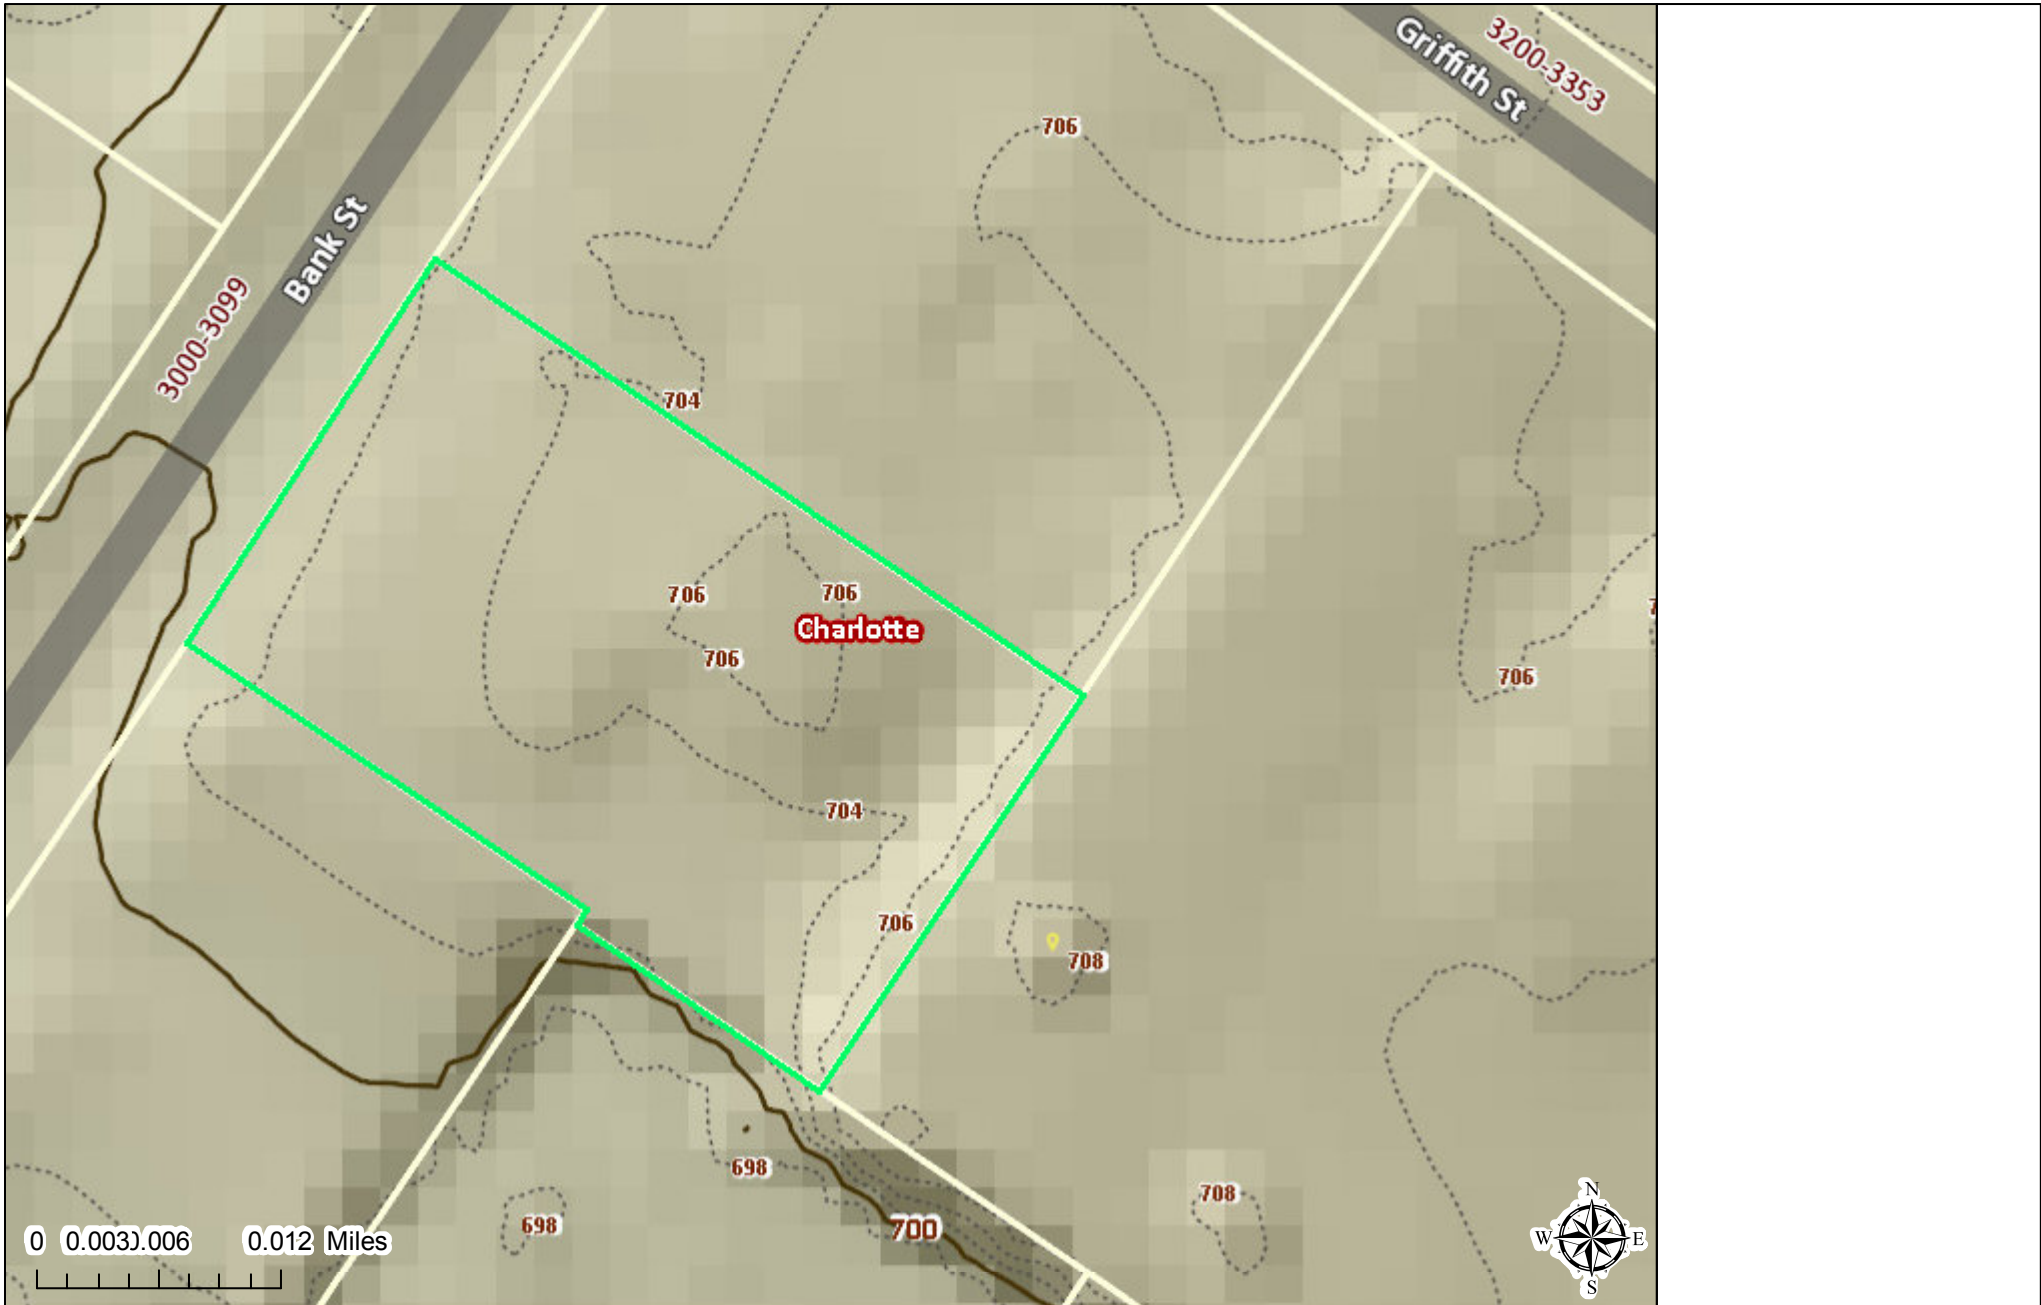

Polaris 3G Map – Mecklenburg County, North Carolina Topo

Date Printed: 9/22/2023 3:42:31 PM

This map or report is prepared for the inventory of real property within Mecklenburg County and is compiled from recorded deeds, plats, tax maps, surveys, planimetric maps, and other public records and data. Users of this map or report are hereby notified that the aforementioned public primary information sources should be consulted for verification. Mecklenburg County and its mapping contractors assume no legal responsibility for the information contained herein.