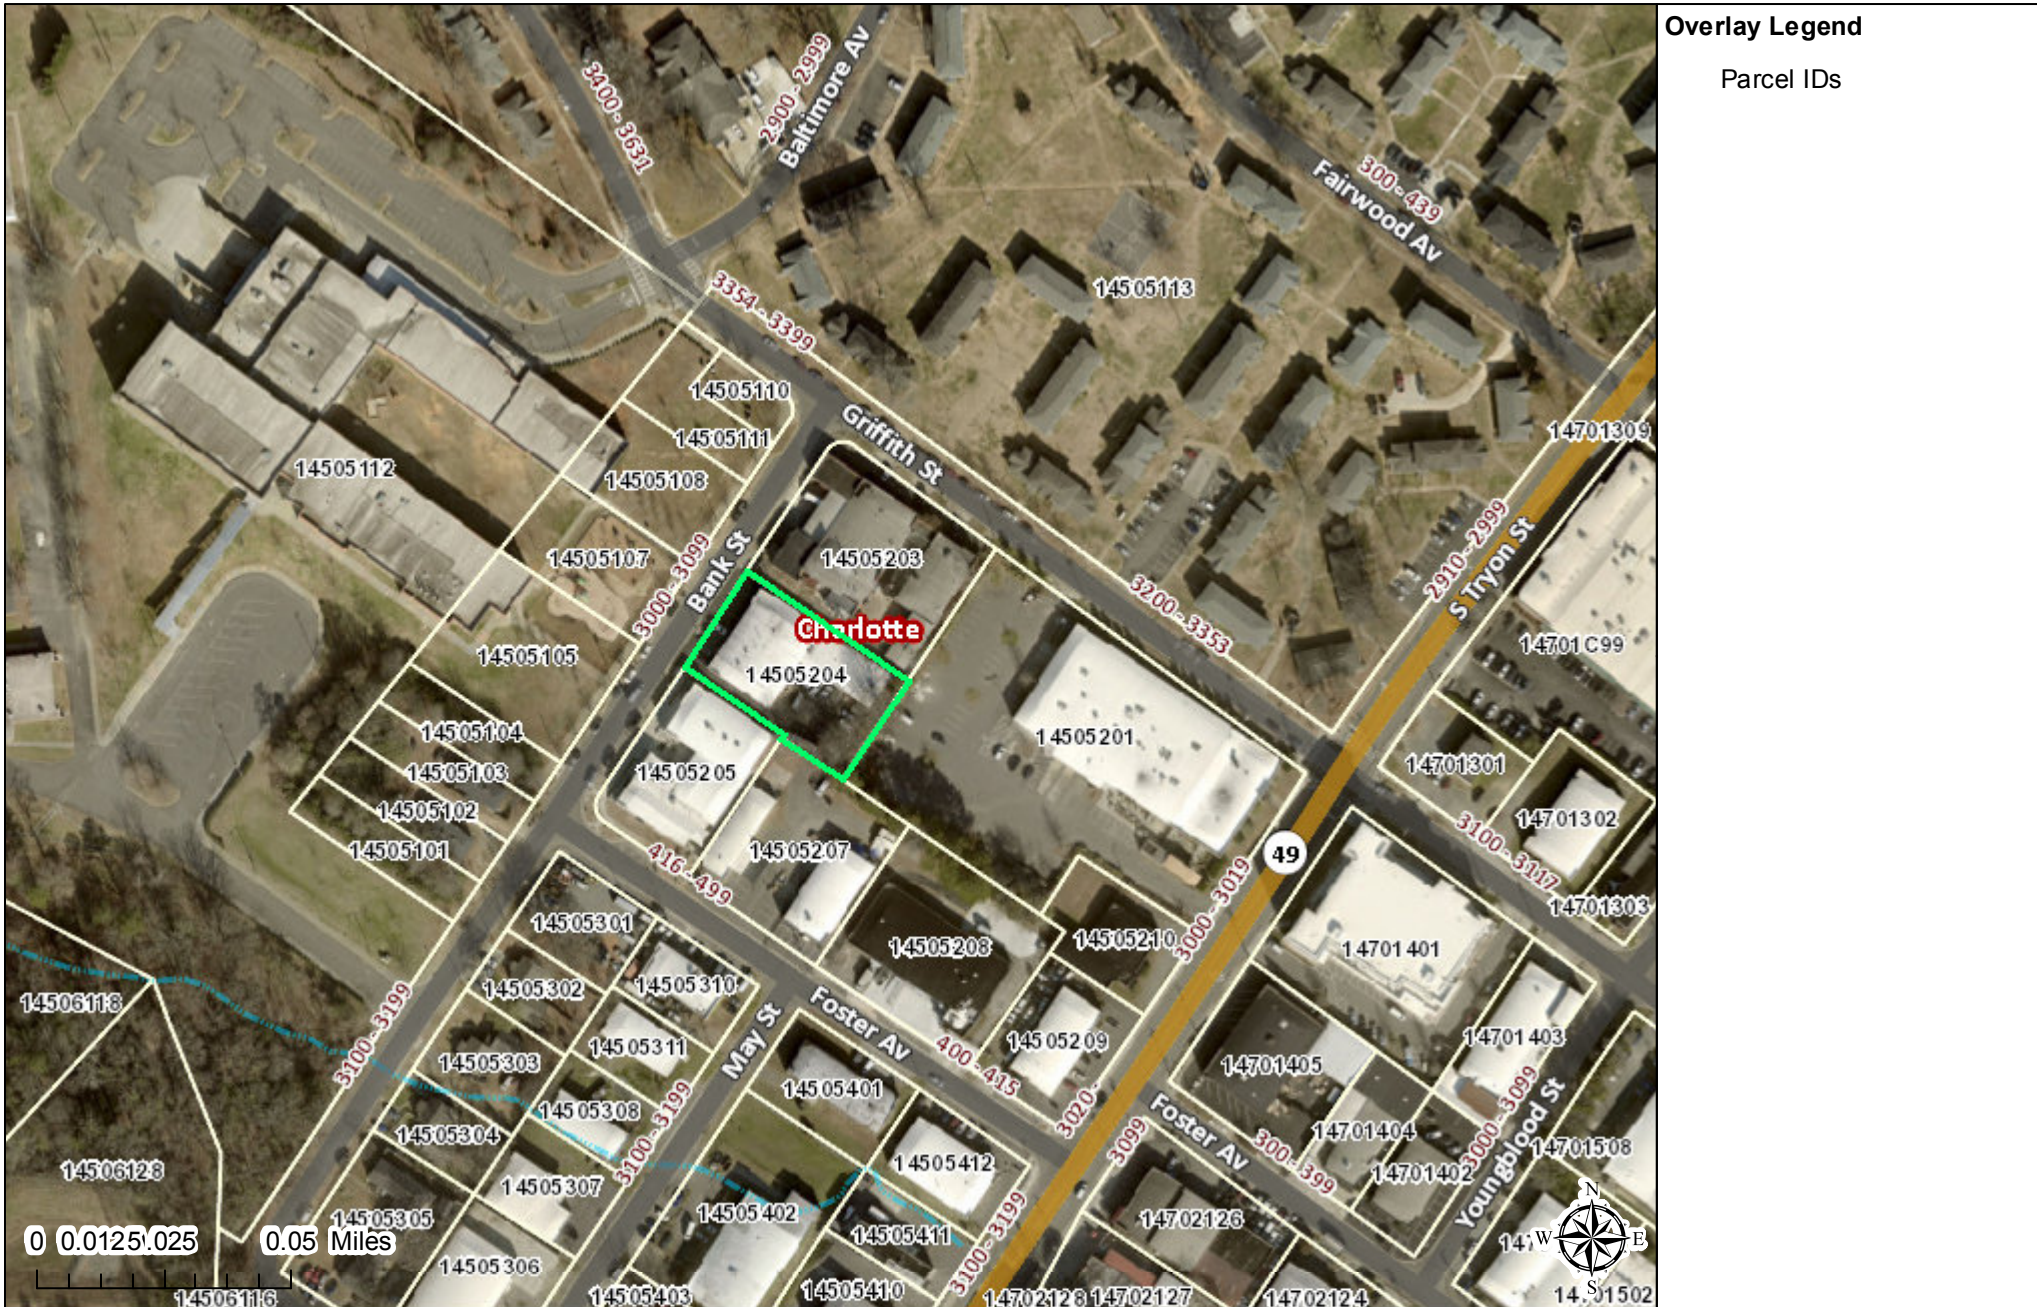

Polaris 3G Map – Mecklenburg County, North Carolina

Parcel ID

Date Printed: 9/18/2023 5:17:51 PM

Overlay Legend

Parcel IDs

This map or report is prepared for the inventory of real property within Mecklenburg County and is compiled from recorded deeds, plats, tax maps, surveys, planimetric maps, and other public records and data. Users of this map or report are hereby notified that the aforementioned public primary information sources should be consulted for verification. Mecklenburg County and its mapping contractors assume no legal responsibility for the information contained herein.