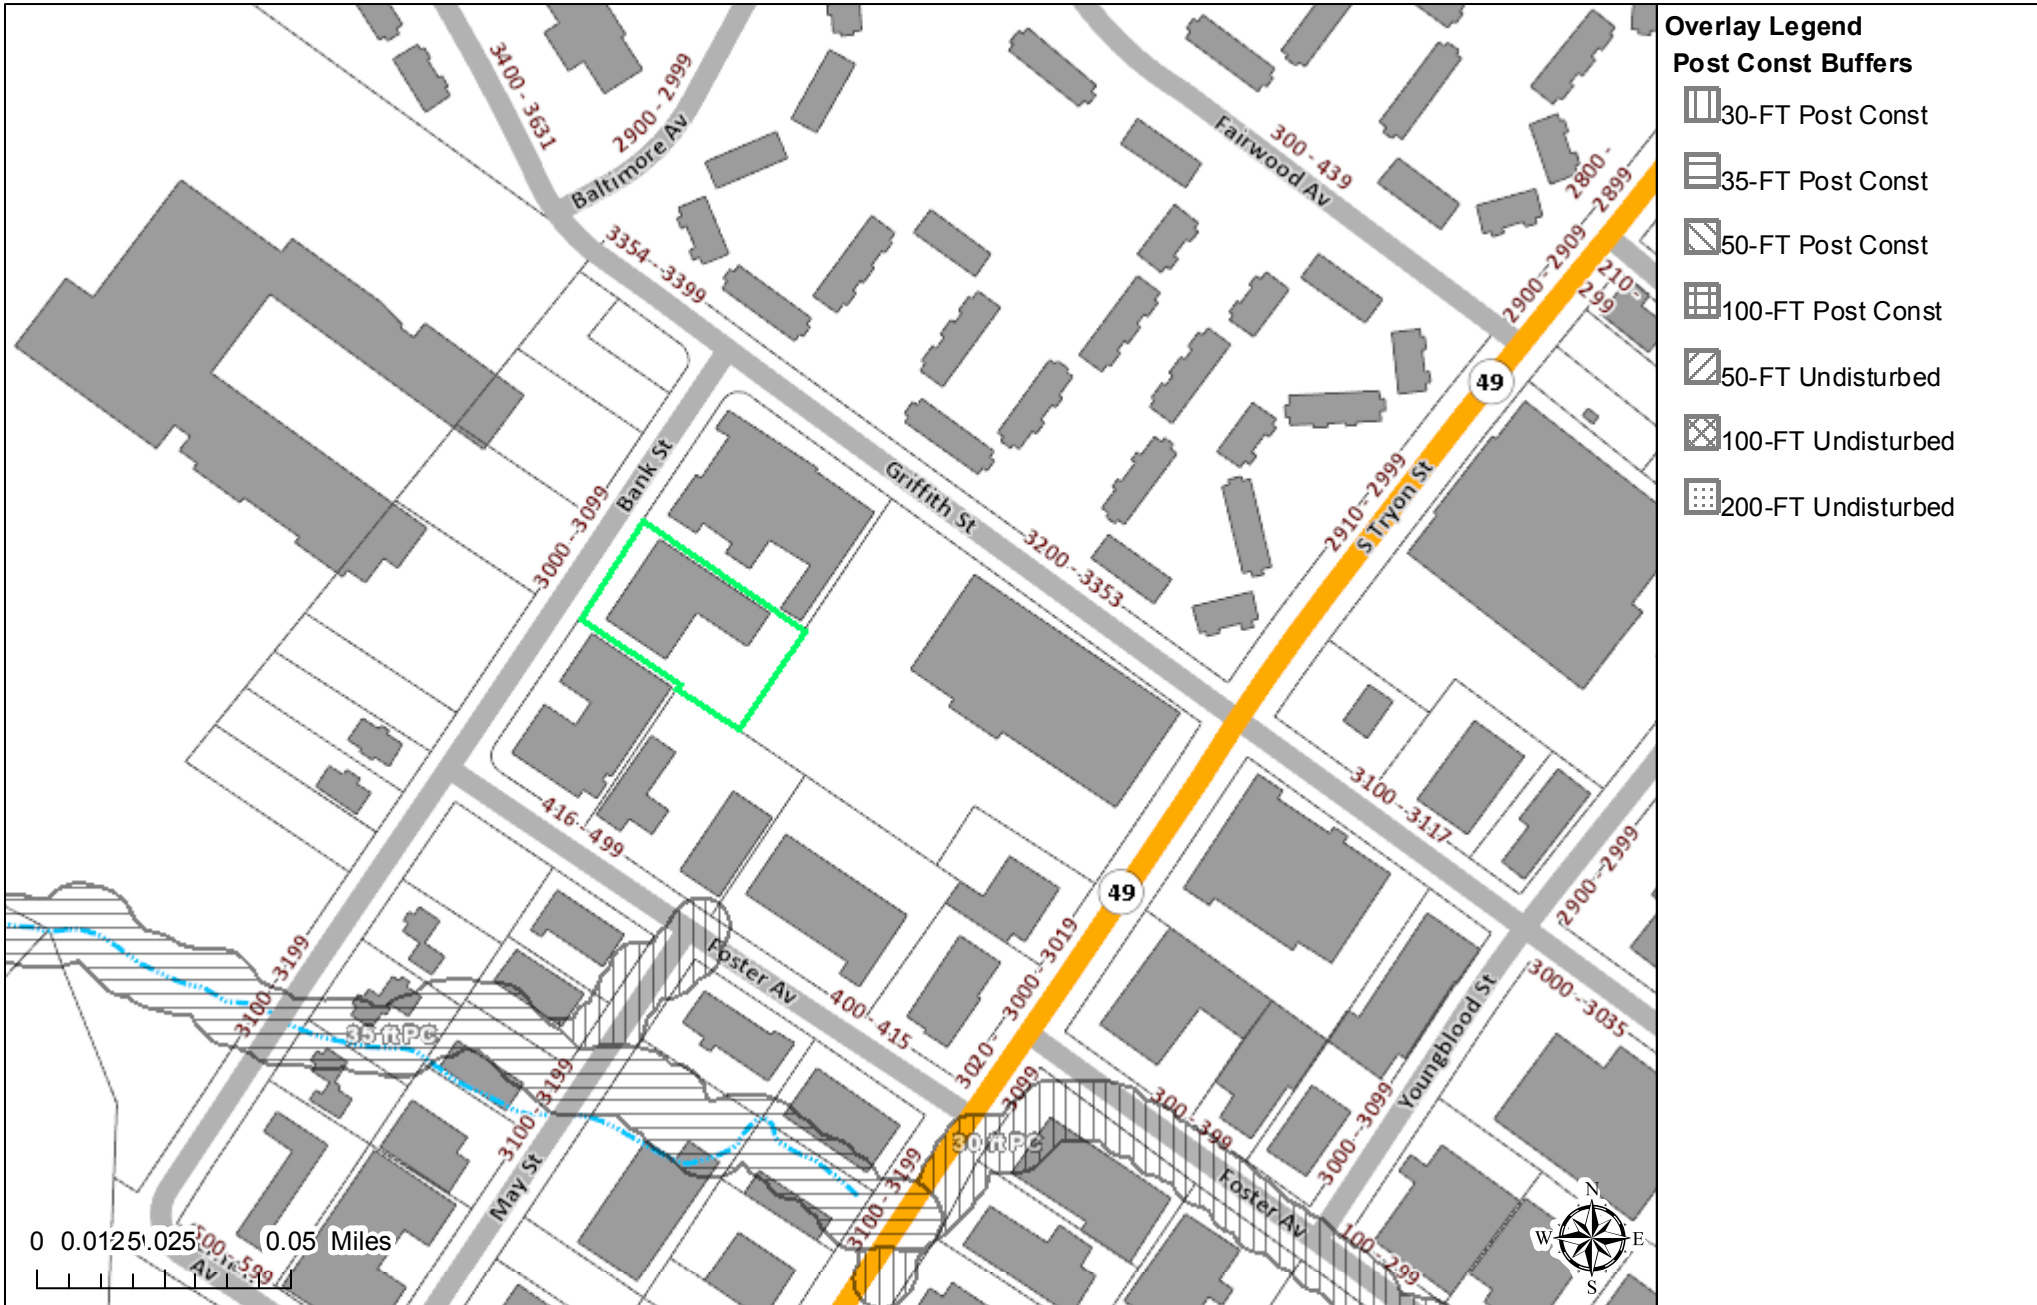

# Polaris 3G Map – Mecklenburg County, North Carolina

## Post Construction Buffers

Date Printed: 9/18/2023 5:19:35 PM

This map or report is prepared for the inventory of real property within Mecklenburg County and is compiled from recorded deeds, plats, tax maps, surveys, planimetric maps, and other public records and data. Users of this map or report are hereby notified that the aforementioned public primary information sources should be consulted for verification. Mecklenburg County and its mapping contractors assume no legal responsibility for the information contained herein.