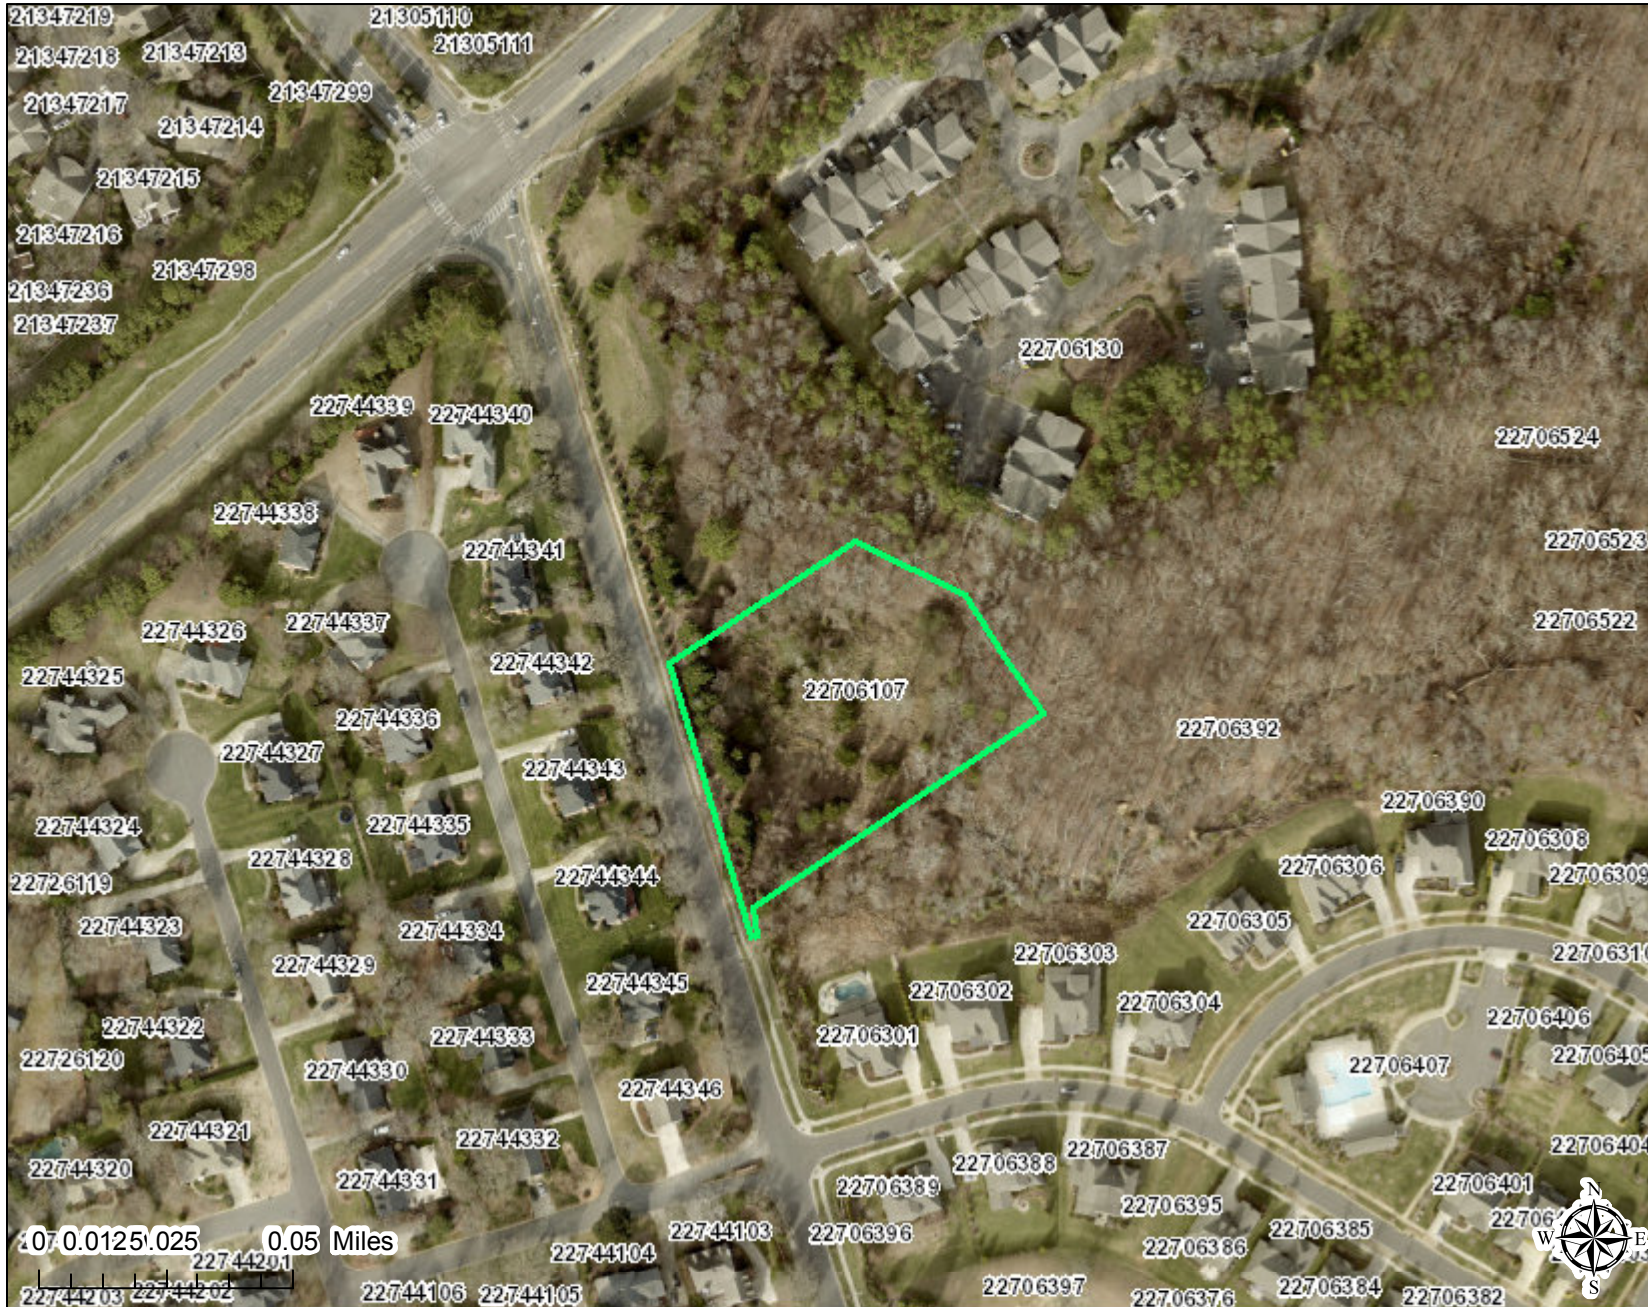

Polaris 3G Map – Mecklenburg County, North Carolina

Tax parcel

Date Printed: 8/25/2023 1:03:43 PM

Overlay Legend

Parcel IDs

0 0.0125 0.025 0.05 Miles

This map or report is prepared for the inventory of real property within Mecklenburg County and is compiled from recorded deeds, plats, tax maps, surveys, planimetric maps, and other public records and data. Users of this map or report are hereby notified that the aforementioned public primary information sources should be consulted for verification. Mecklenburg County and its mapping contractors assume no legal responsibility for the information contained herein.