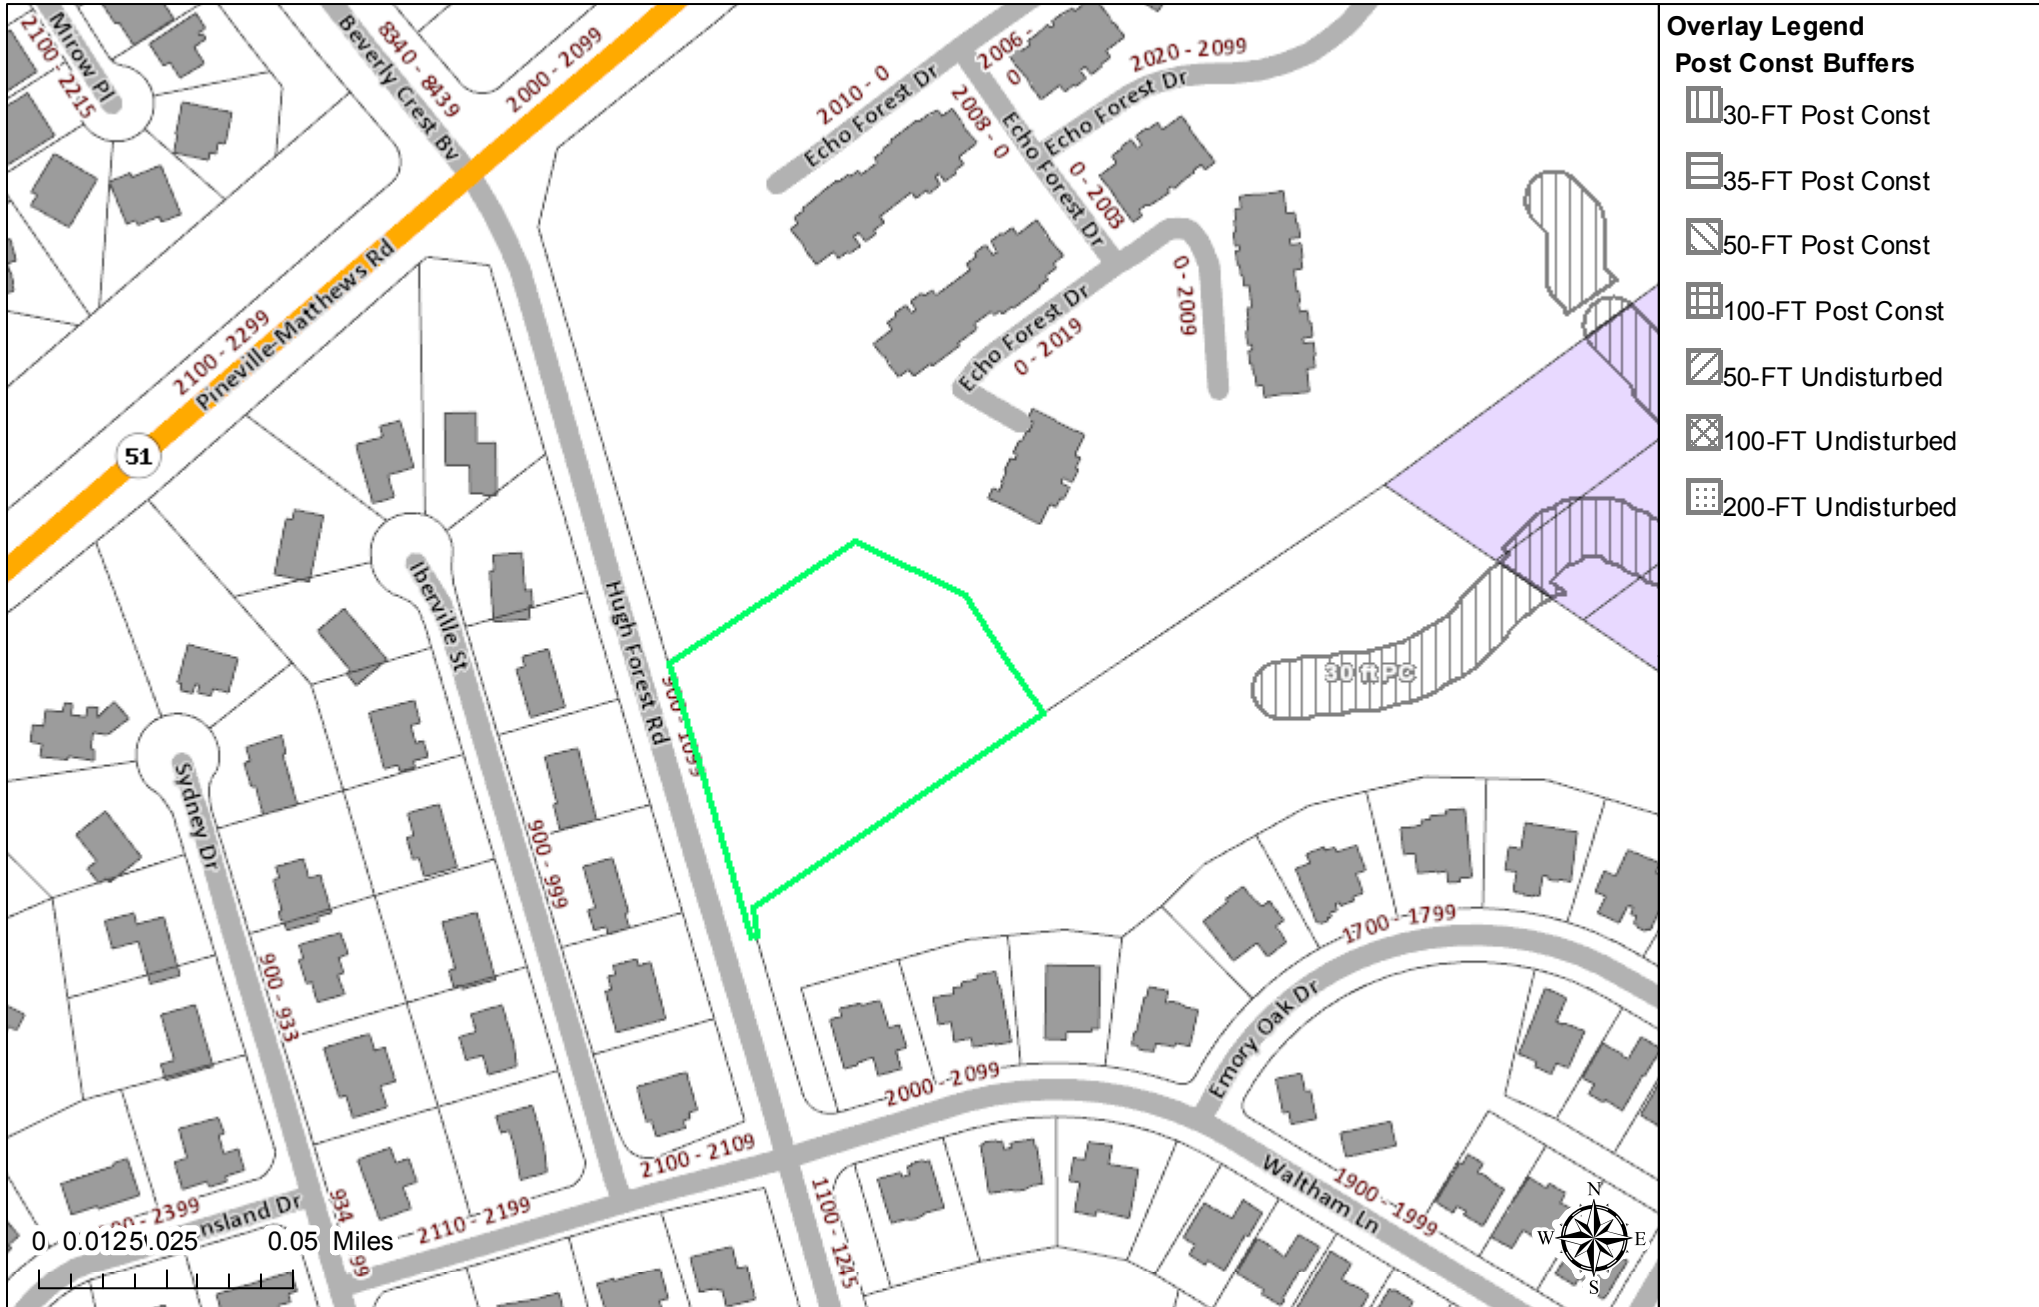

Polaris 3G Map – Mecklenburg County, North Carolina

Post Construction Buffers

Date Printed: 8/25/2023 1:05:21 PM

Overlay Legend

Post Const Buffers

- 30-FT Post Const
- 35-FT Post Const
- 50-FT Post Const
- 100-FT Post Const
- 50-FT Undisturbed
- 100-FT Undisturbed
- 200-FT Undisturbed

This map or report is prepared for the inventory of real property within Mecklenburg County and is compiled from recorded deeds, plats, tax maps, surveys, planimetric maps, and other public records and data. Users of this map or report are hereby notified that the aforementioned public primary information sources should be consulted for verification. Mecklenburg County and its mapping contractors assume no legal responsibility for the information contained herein.