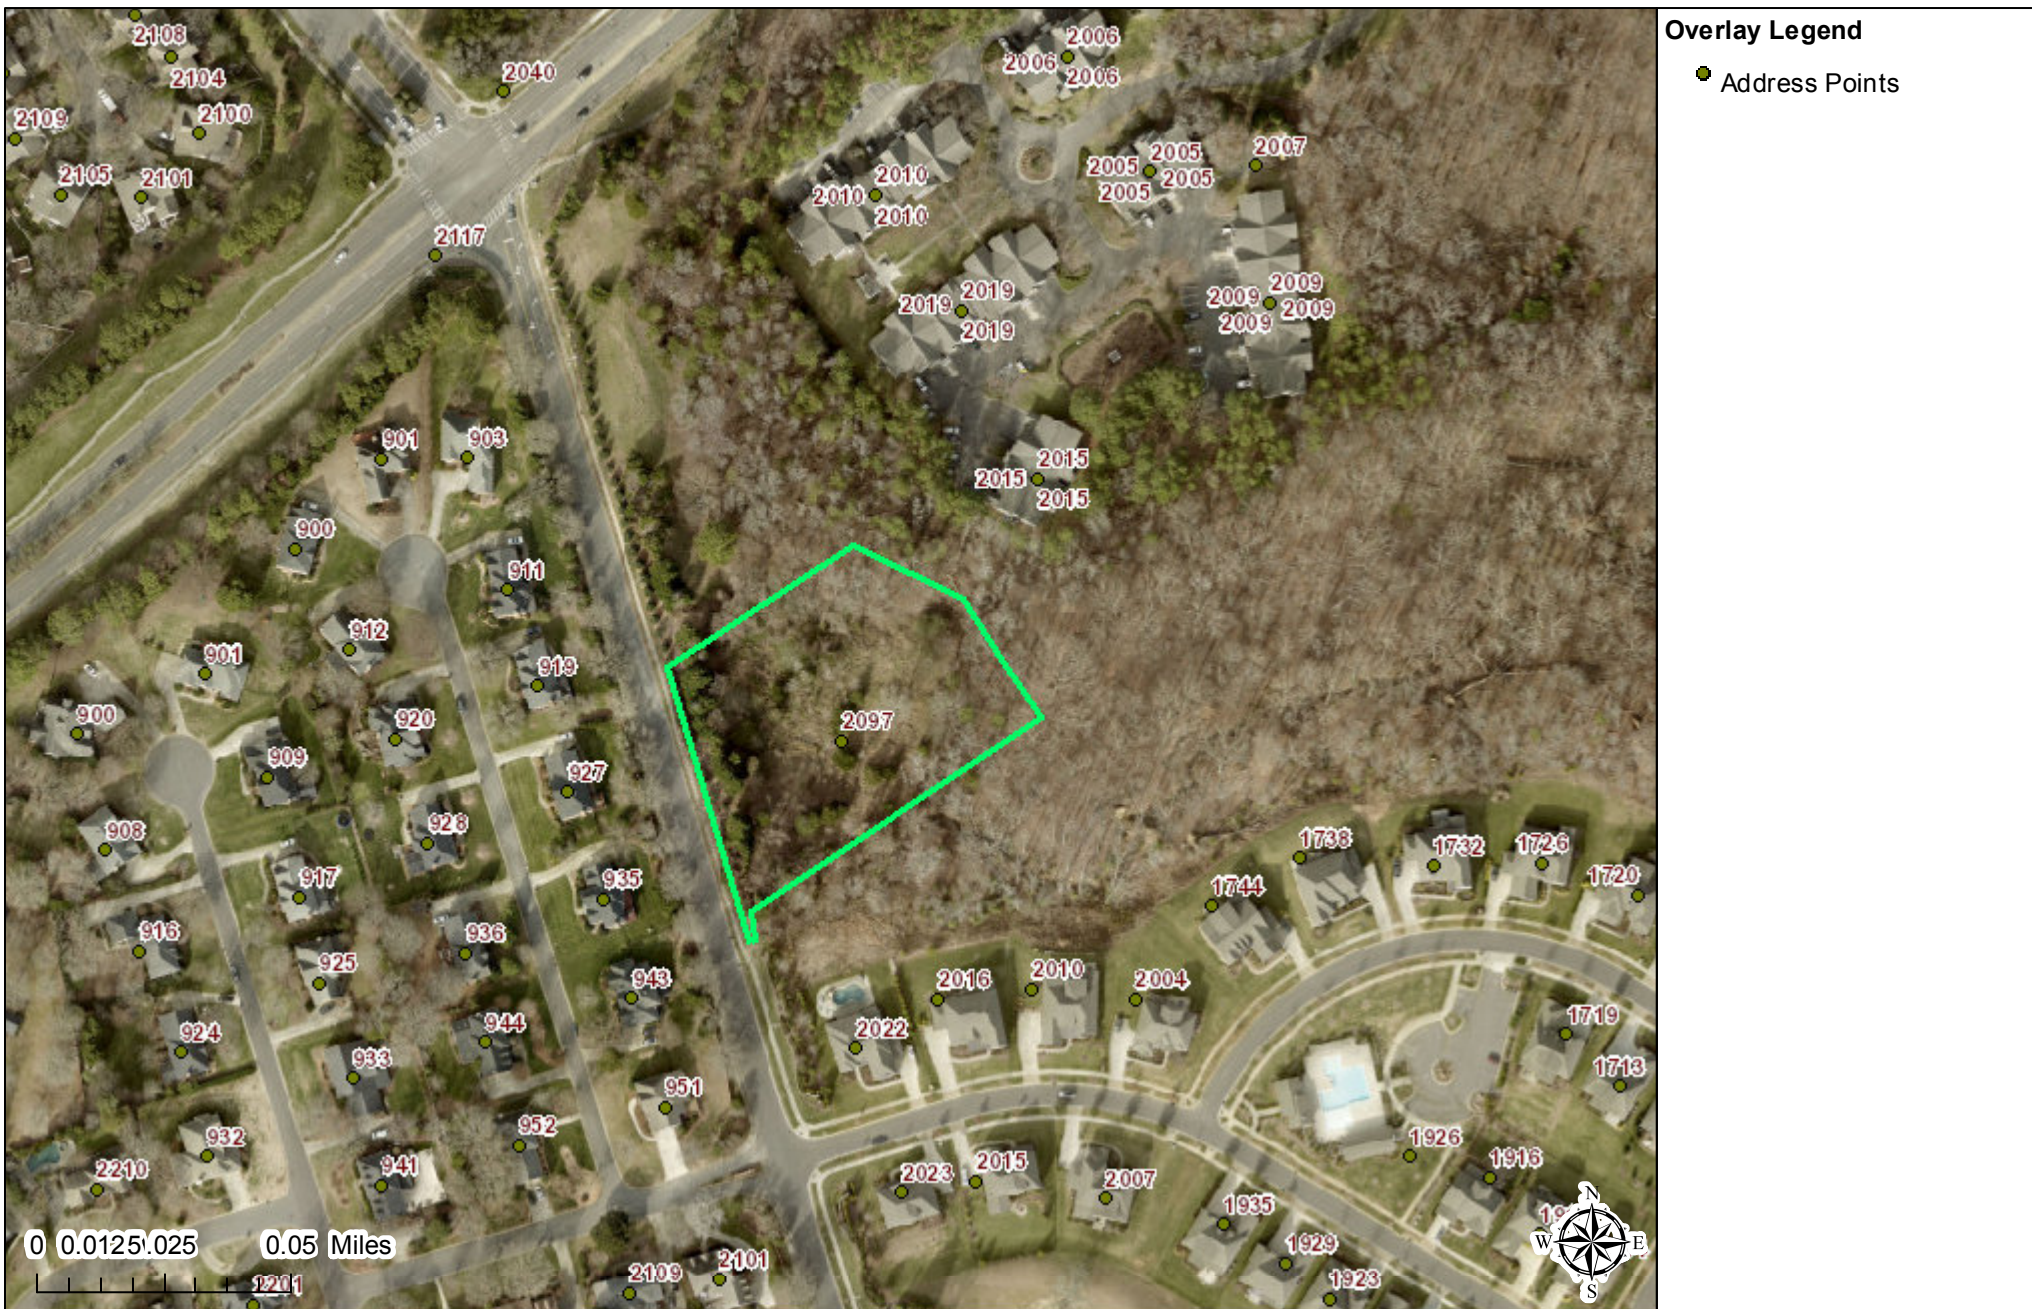

Polaris 3G Map – Mecklenburg County, North Carolina

Address

Date Printed: 8/25/2023 1:03:06 PM

This map or report is prepared for the inventory of real property within Mecklenburg County and is compiled from recorded deeds, plats, tax maps, surveys, planimetric maps, and other public records and data. Users of this map or report are hereby notified that the aforementioned public primary information sources should be consulted for verification. Mecklenburg County and its mapping contractors assume no legal responsibility for the information contained herein.