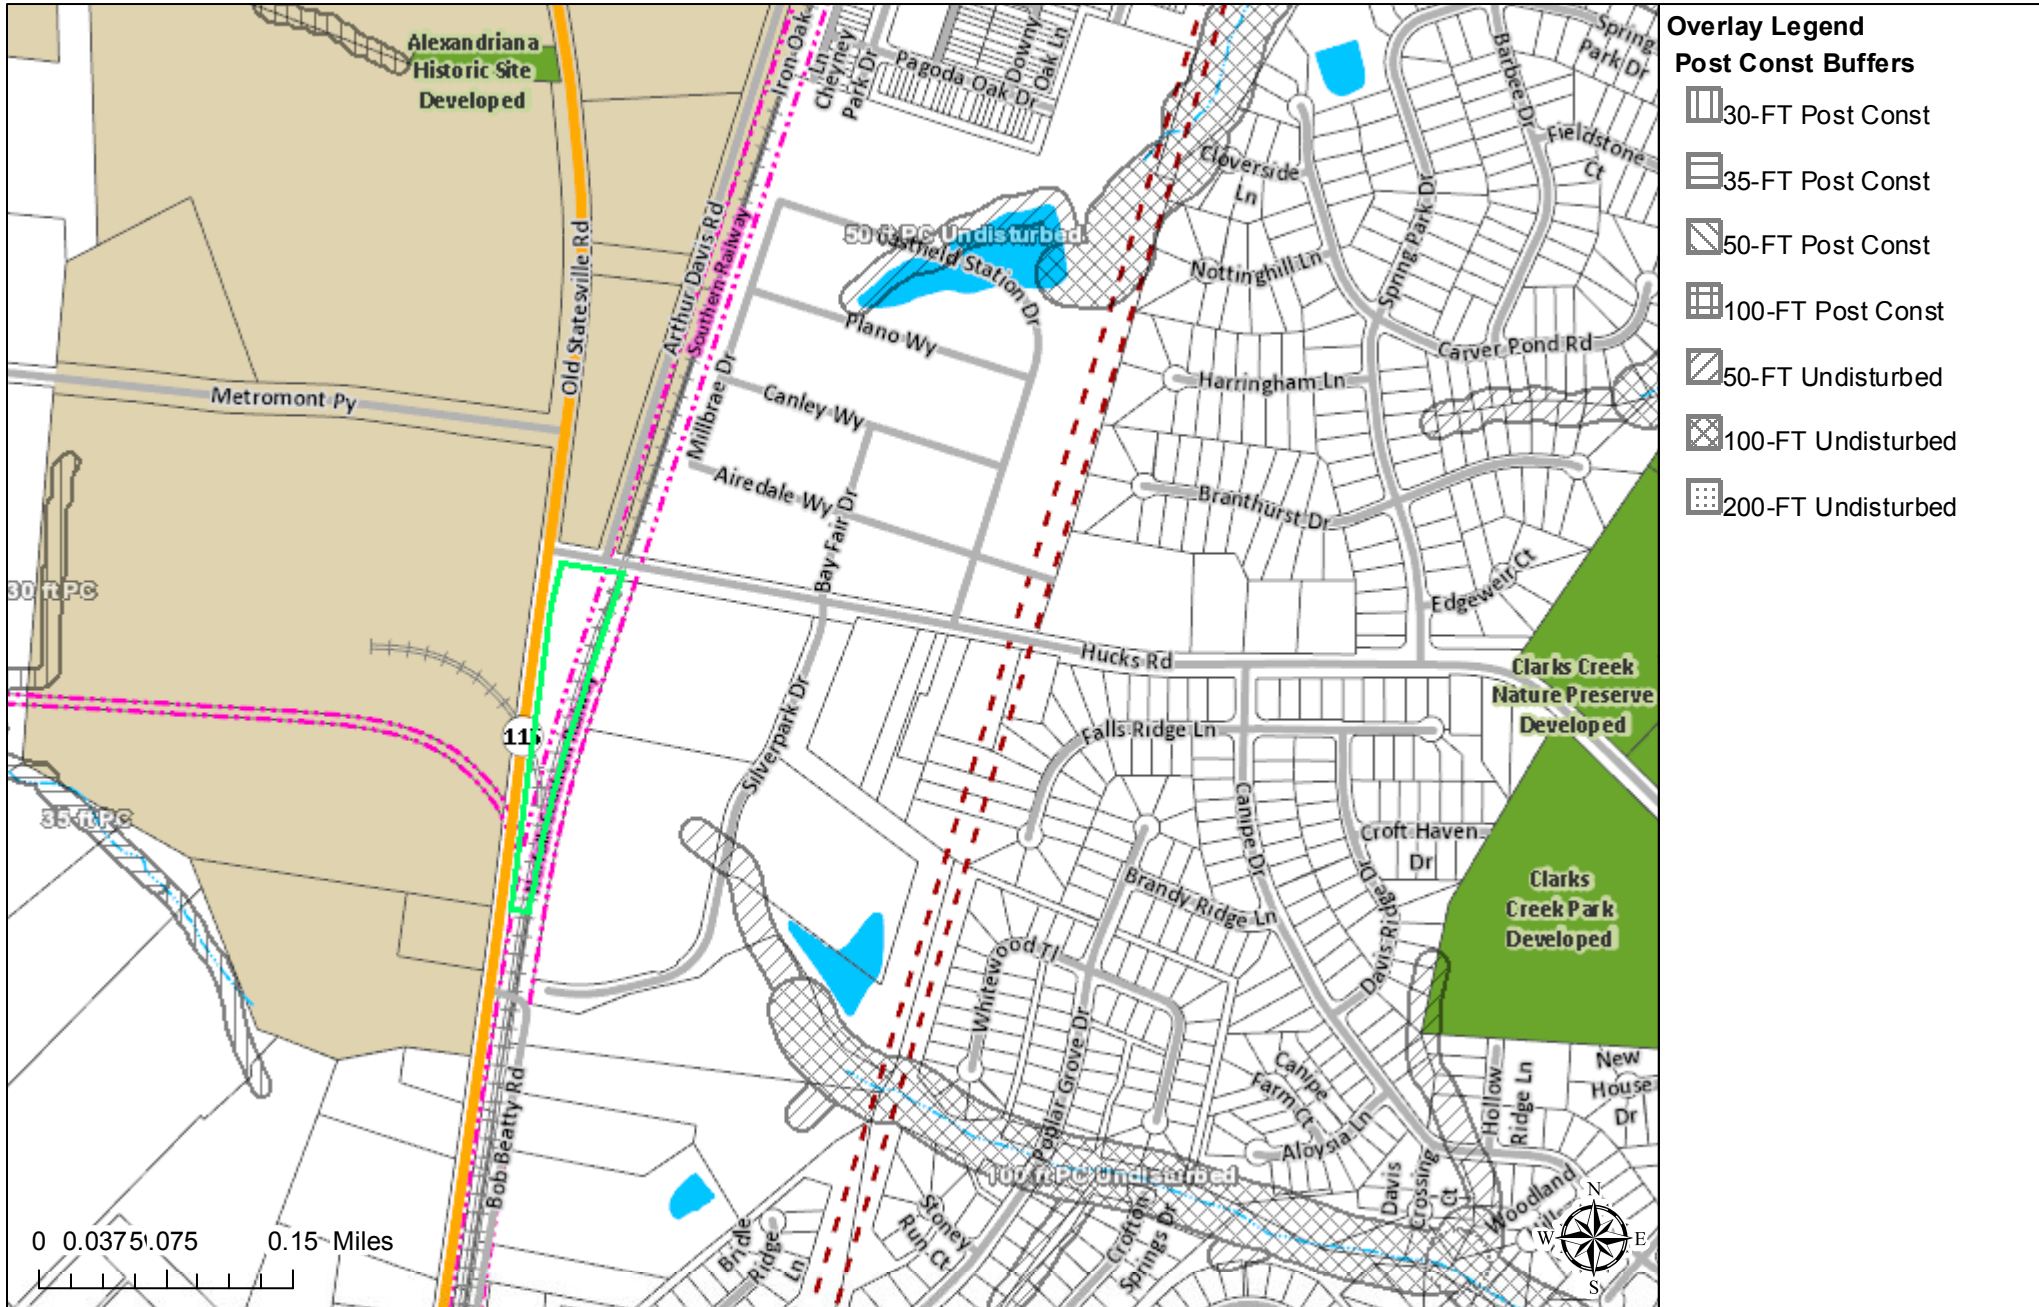

Polaris 3G Map – Mecklenburg County, North Carolina

Post Construction Buffers

Date Printed: 8/9/2023 1:15:31 PM

Overlay Legend

Post Const Buffers

-  30-FT Post Const
-  35-FT Post Const
-  50-FT Post Const
-  100-FT Post Const
-  50-FT Undisturbed
-  100-FT Undisturbed
-  200-FT Undisturbed

This map or report is prepared for the inventory of real property within Mecklenburg County and is compiled from recorded deeds, plats, tax maps, surveys, planimetric maps, and other public records and data. Users of this map or report are hereby notified that the aforementioned public primary information sources should be consulted for verification. Mecklenburg County and its mapping contractors assume no legal responsibility for the information contained herein.