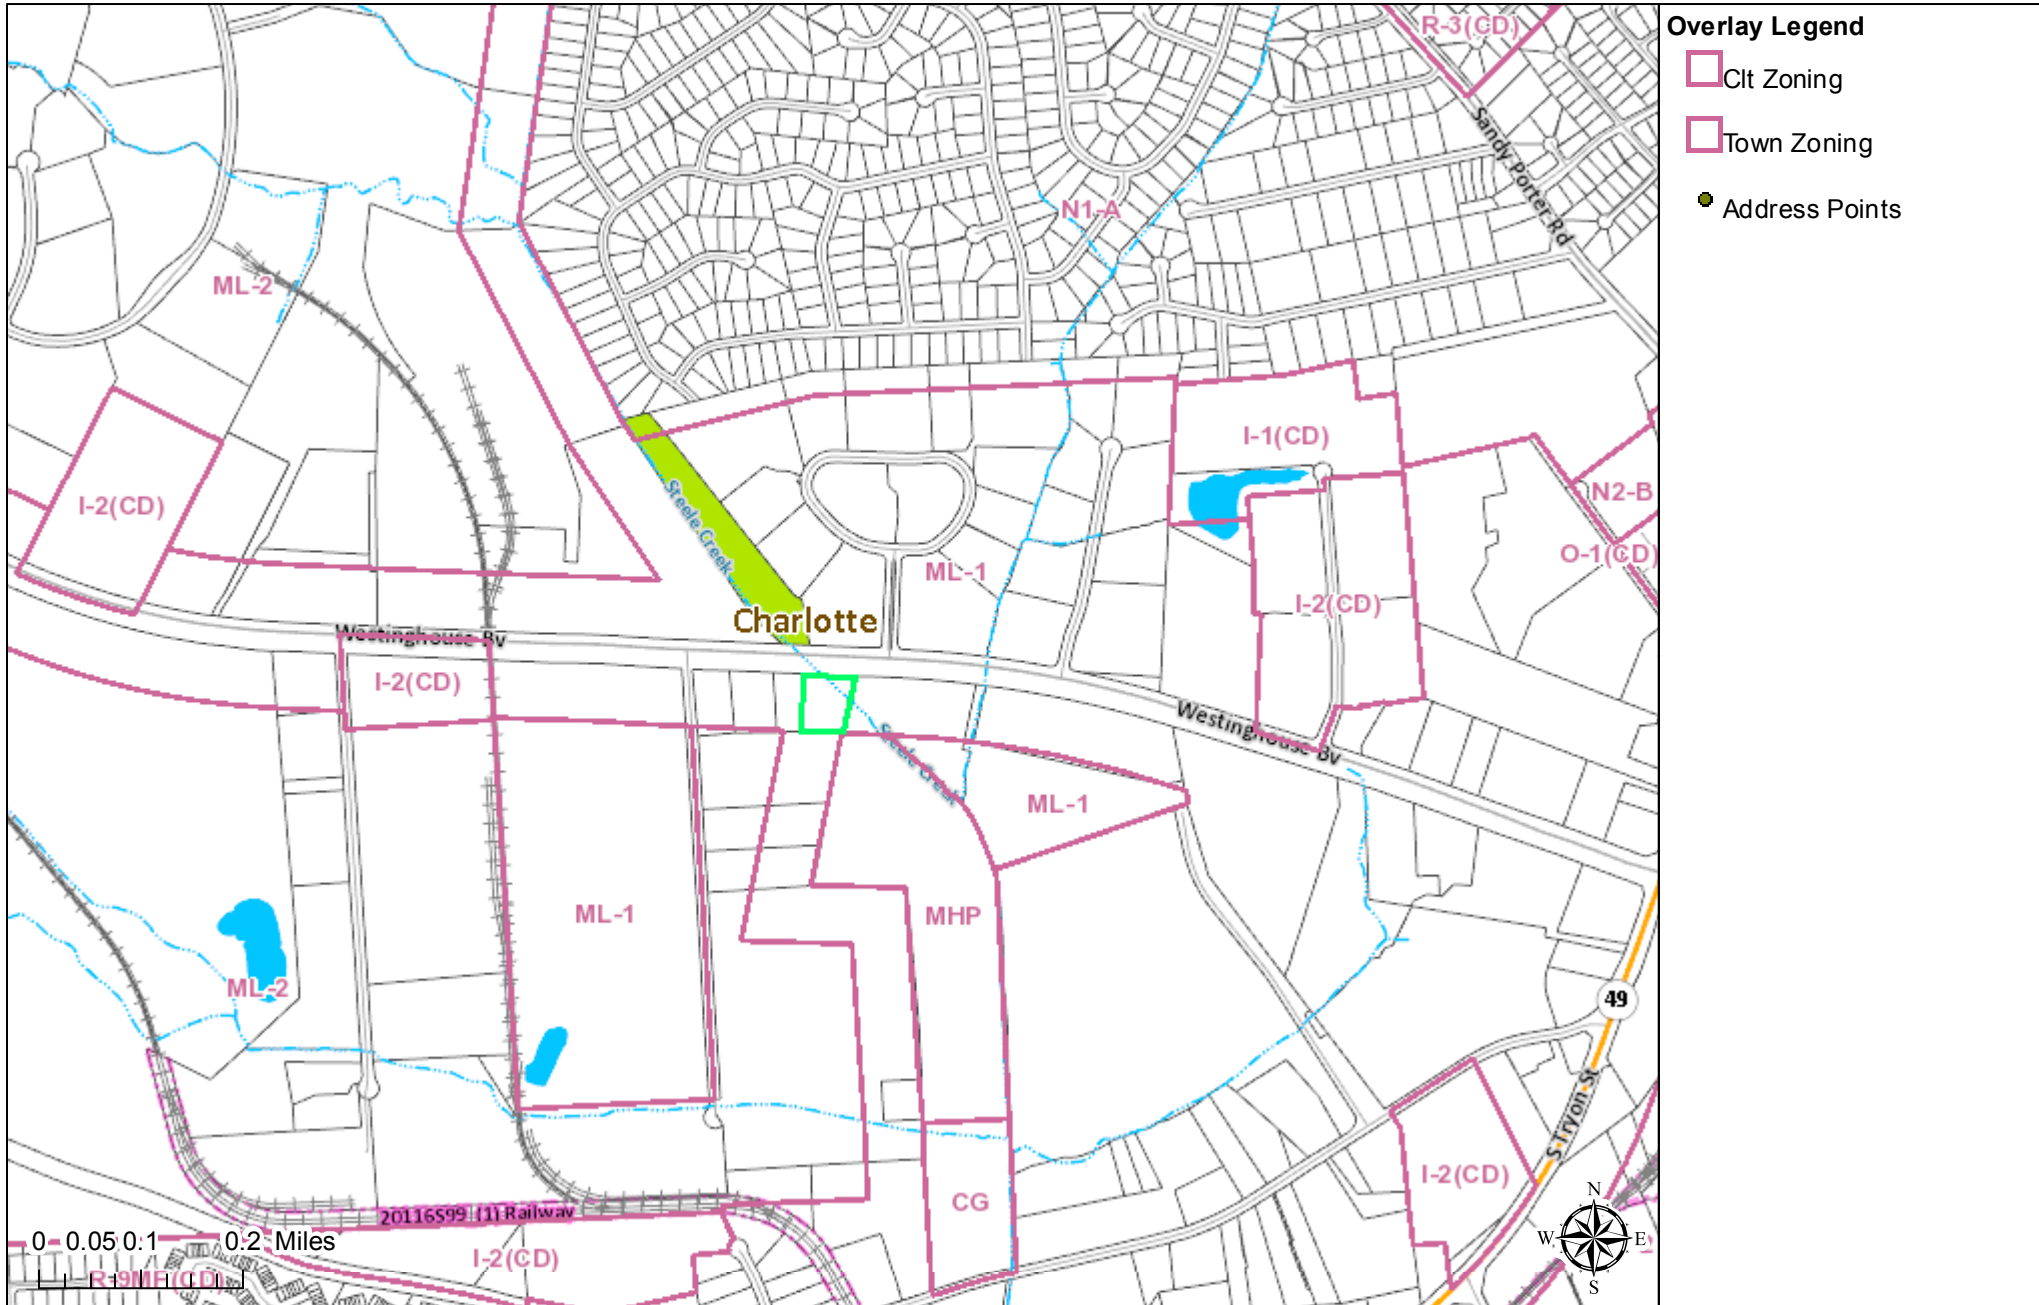

Polaris 3G Map – Mecklenburg County, North Carolina Zoning

Date Printed: 6/16/2023 10:42:52 AM

Overlay Legend

- CIt Zoning
- Town Zoning
- Address Points

This map or report is prepared for the inventory of real property within Mecklenburg County and is compiled from recorded deeds, plats, tax maps, surveys, planimetric maps, and other public records and data. Users of this map or report are hereby notified that the aforementioned public primary information sources should be consulted for verification. Mecklenburg County and its mapping contractors assume no legal responsibility for the information contained herein.