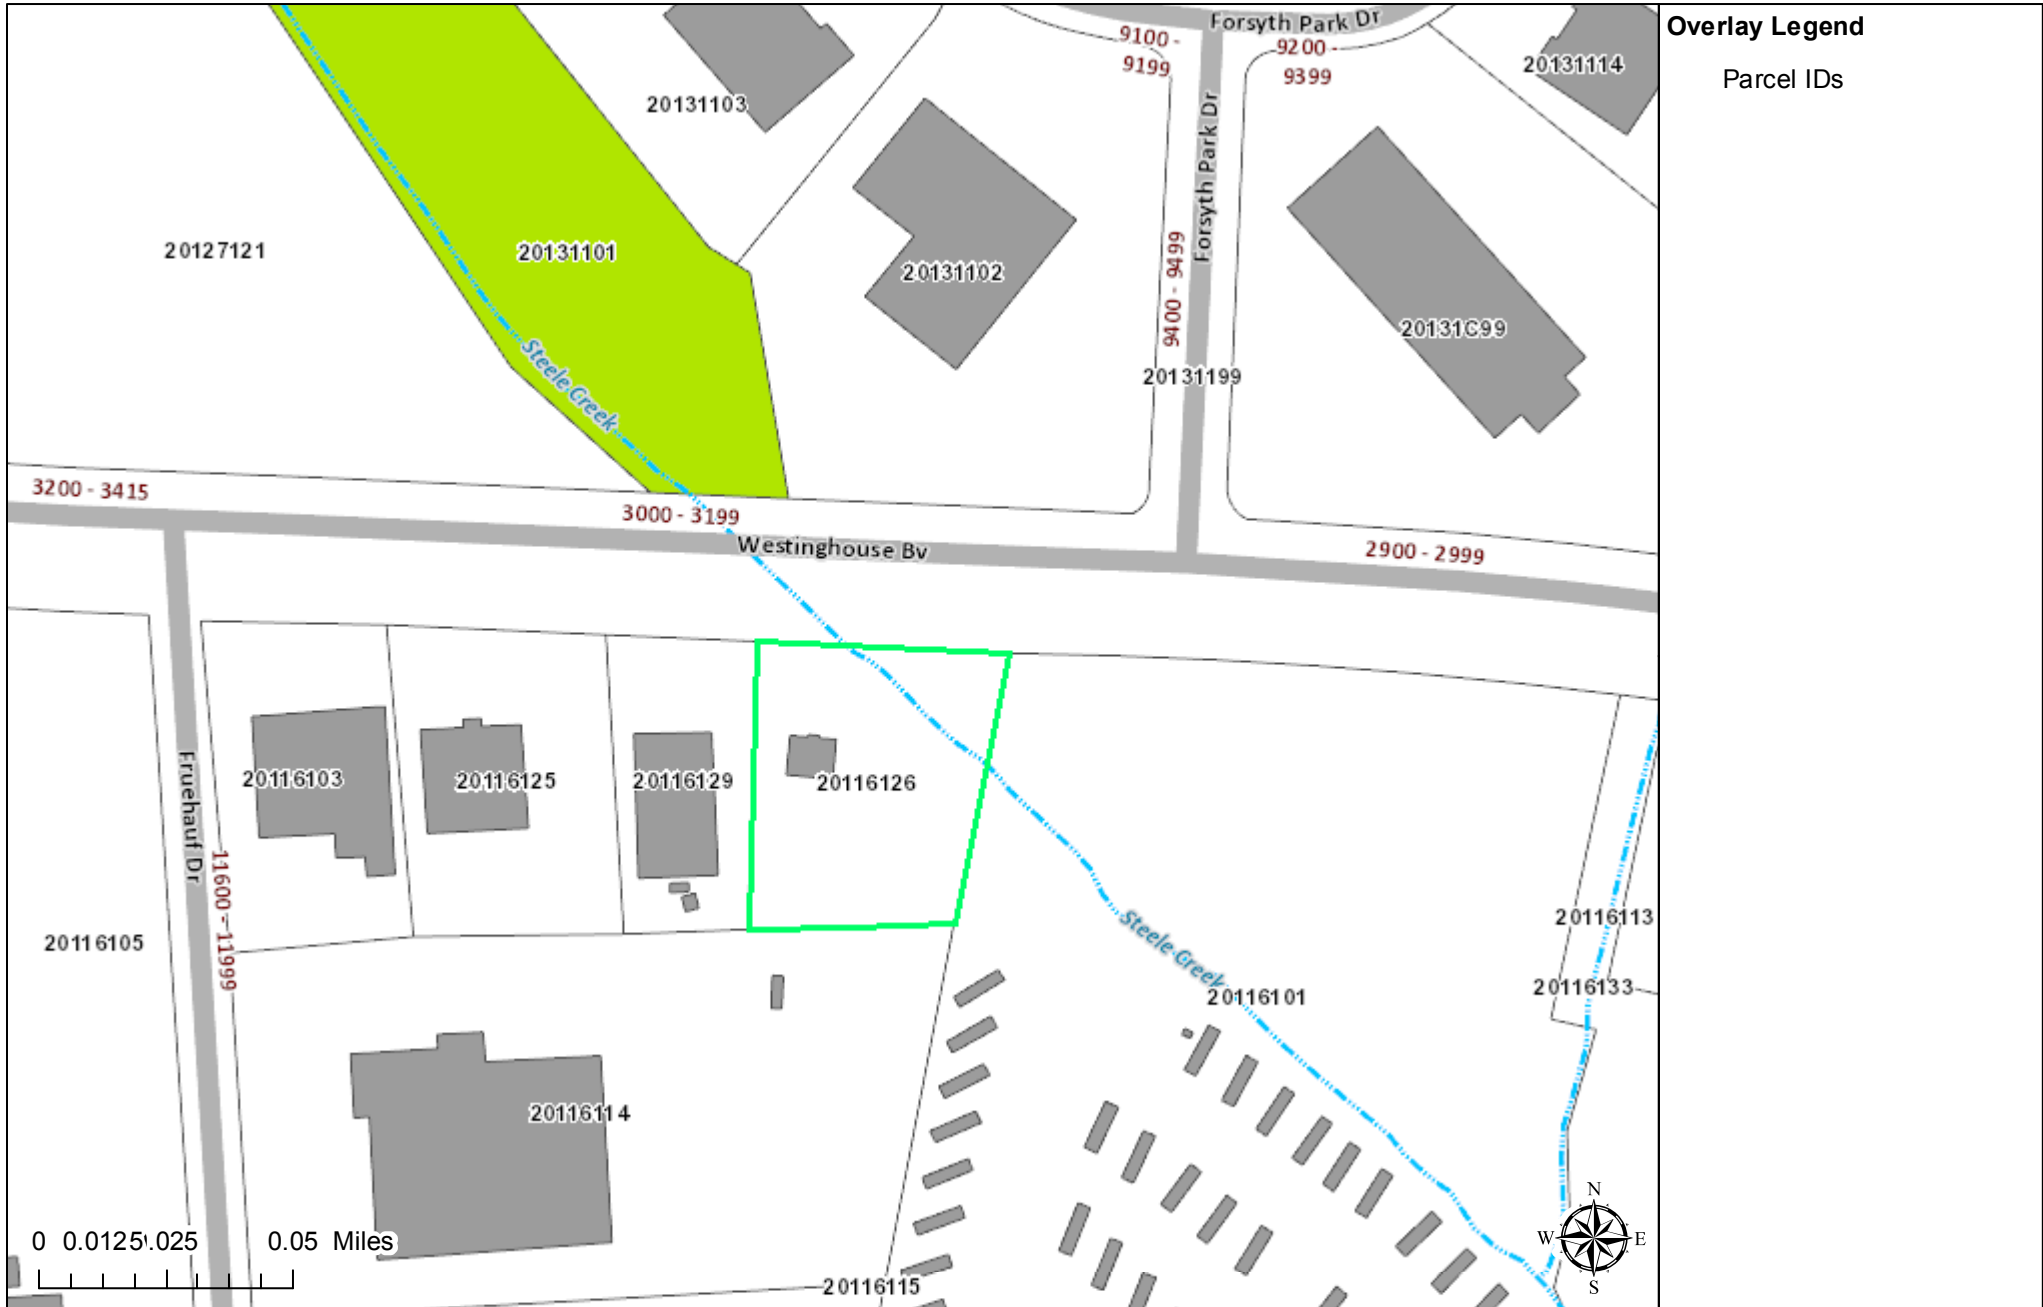

Polaris 3G Map – Mecklenburg County, North Carolina

Tax Parcel ID

Date Printed: 6/16/2023 10:36:25 AM

Overlay Legend

Parcel IDs

This map or report is prepared for the inventory of real property within Mecklenburg County and is compiled from recorded deeds, plats, tax maps, surveys, planimetric maps, and other public records and data. Users of this map or report are hereby notified that the aforementioned public primary information sources should be consulted for verification. Mecklenburg County and its mapping contractors assume no legal responsibility for the information contained herein.