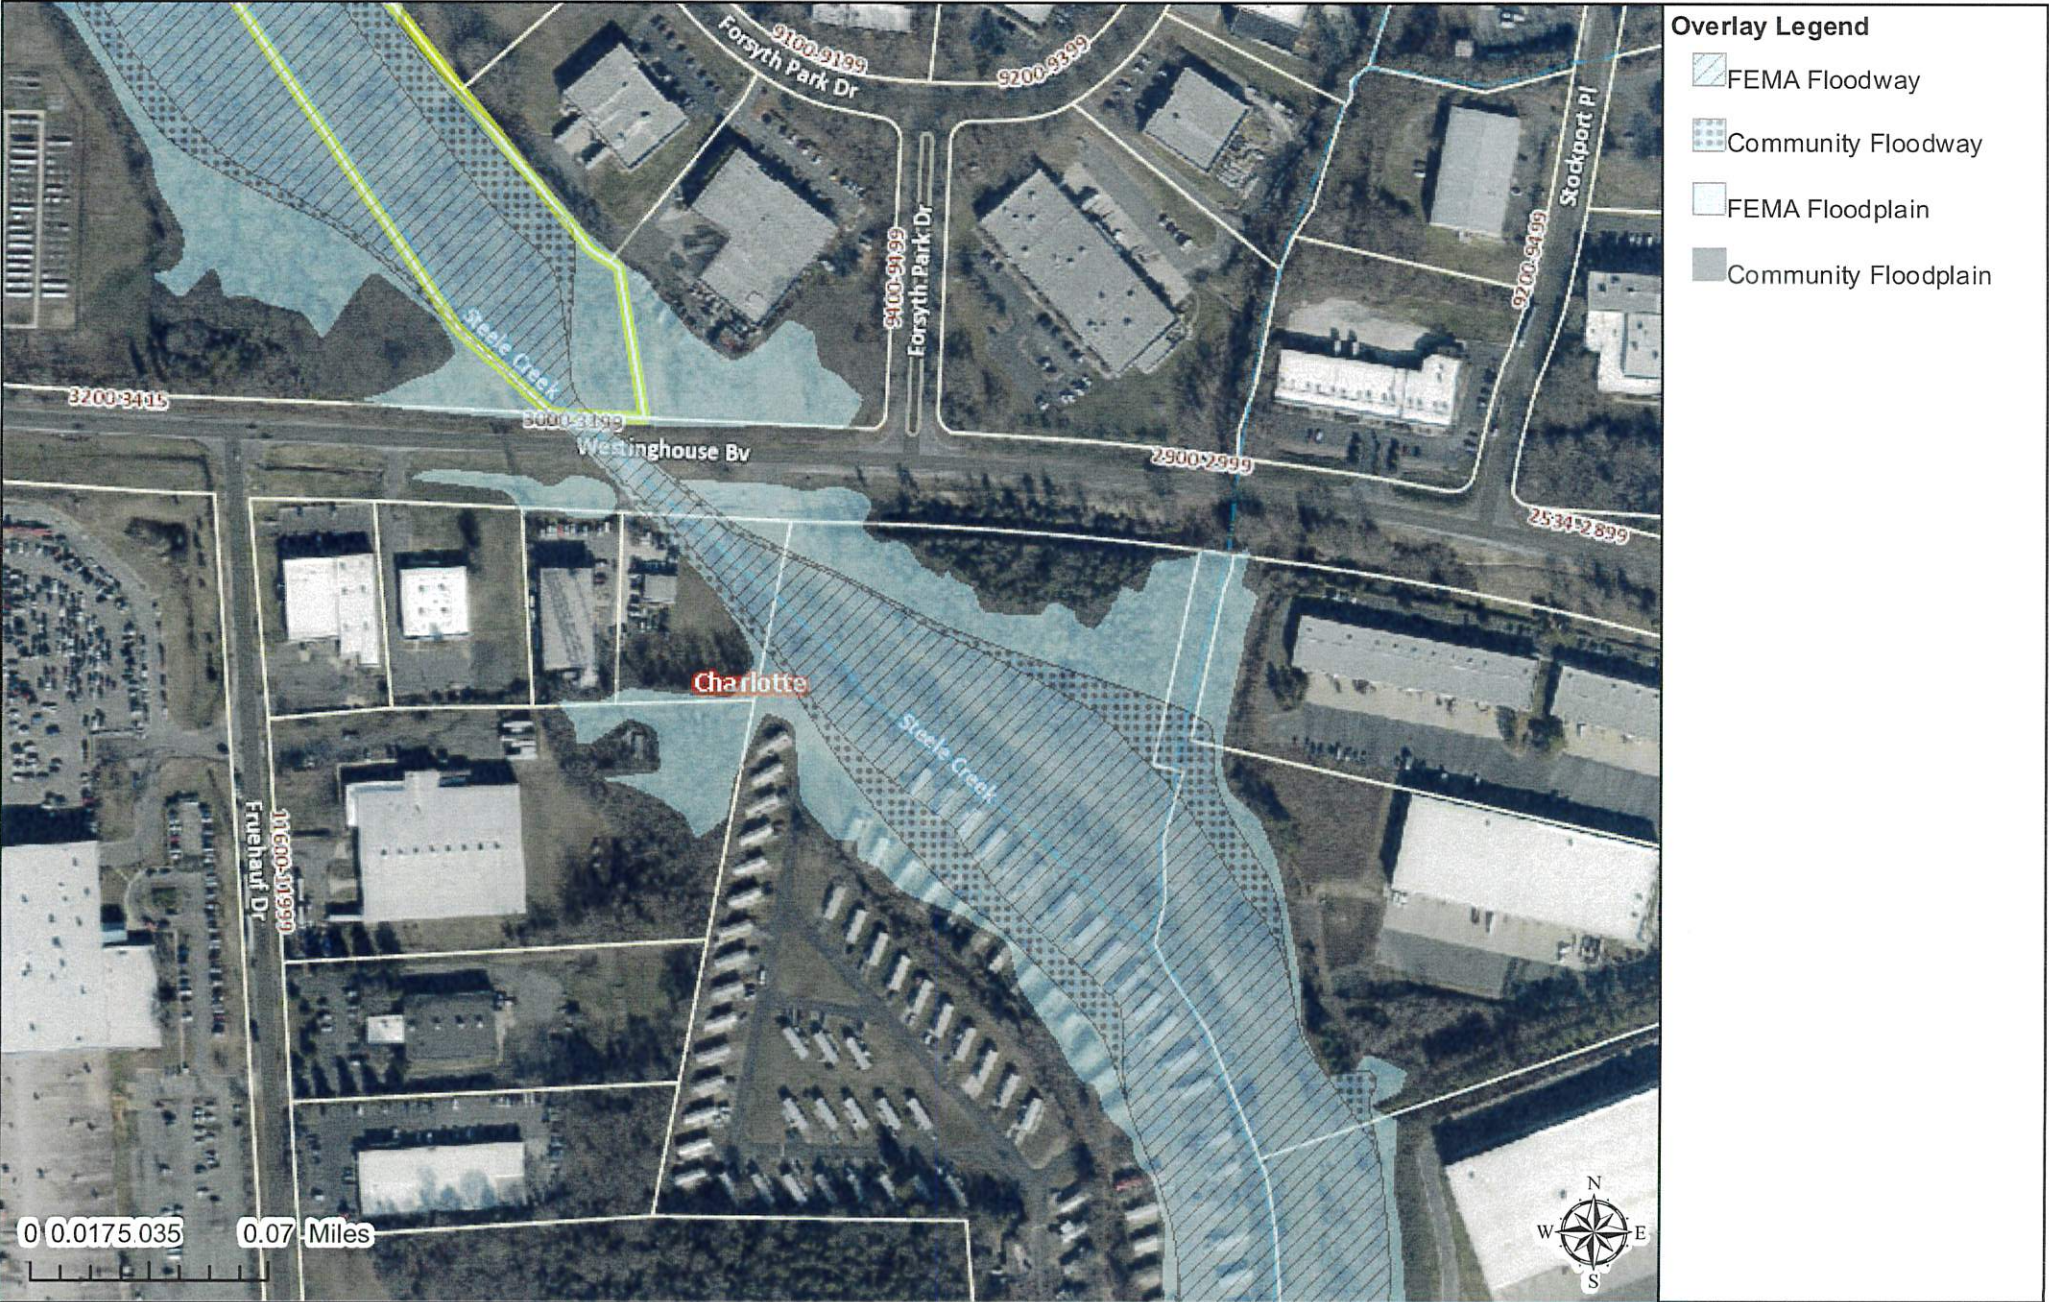

# Polaris 3G Map – Mecklenburg County, North Carolina Floodplains

Date Printed: 1/24/2023 3:22:54 PM

- Overlay Legend**
- FEMA Floodway
  - Community Floodway
  - FEMA Floodplain
  - Community Floodplain