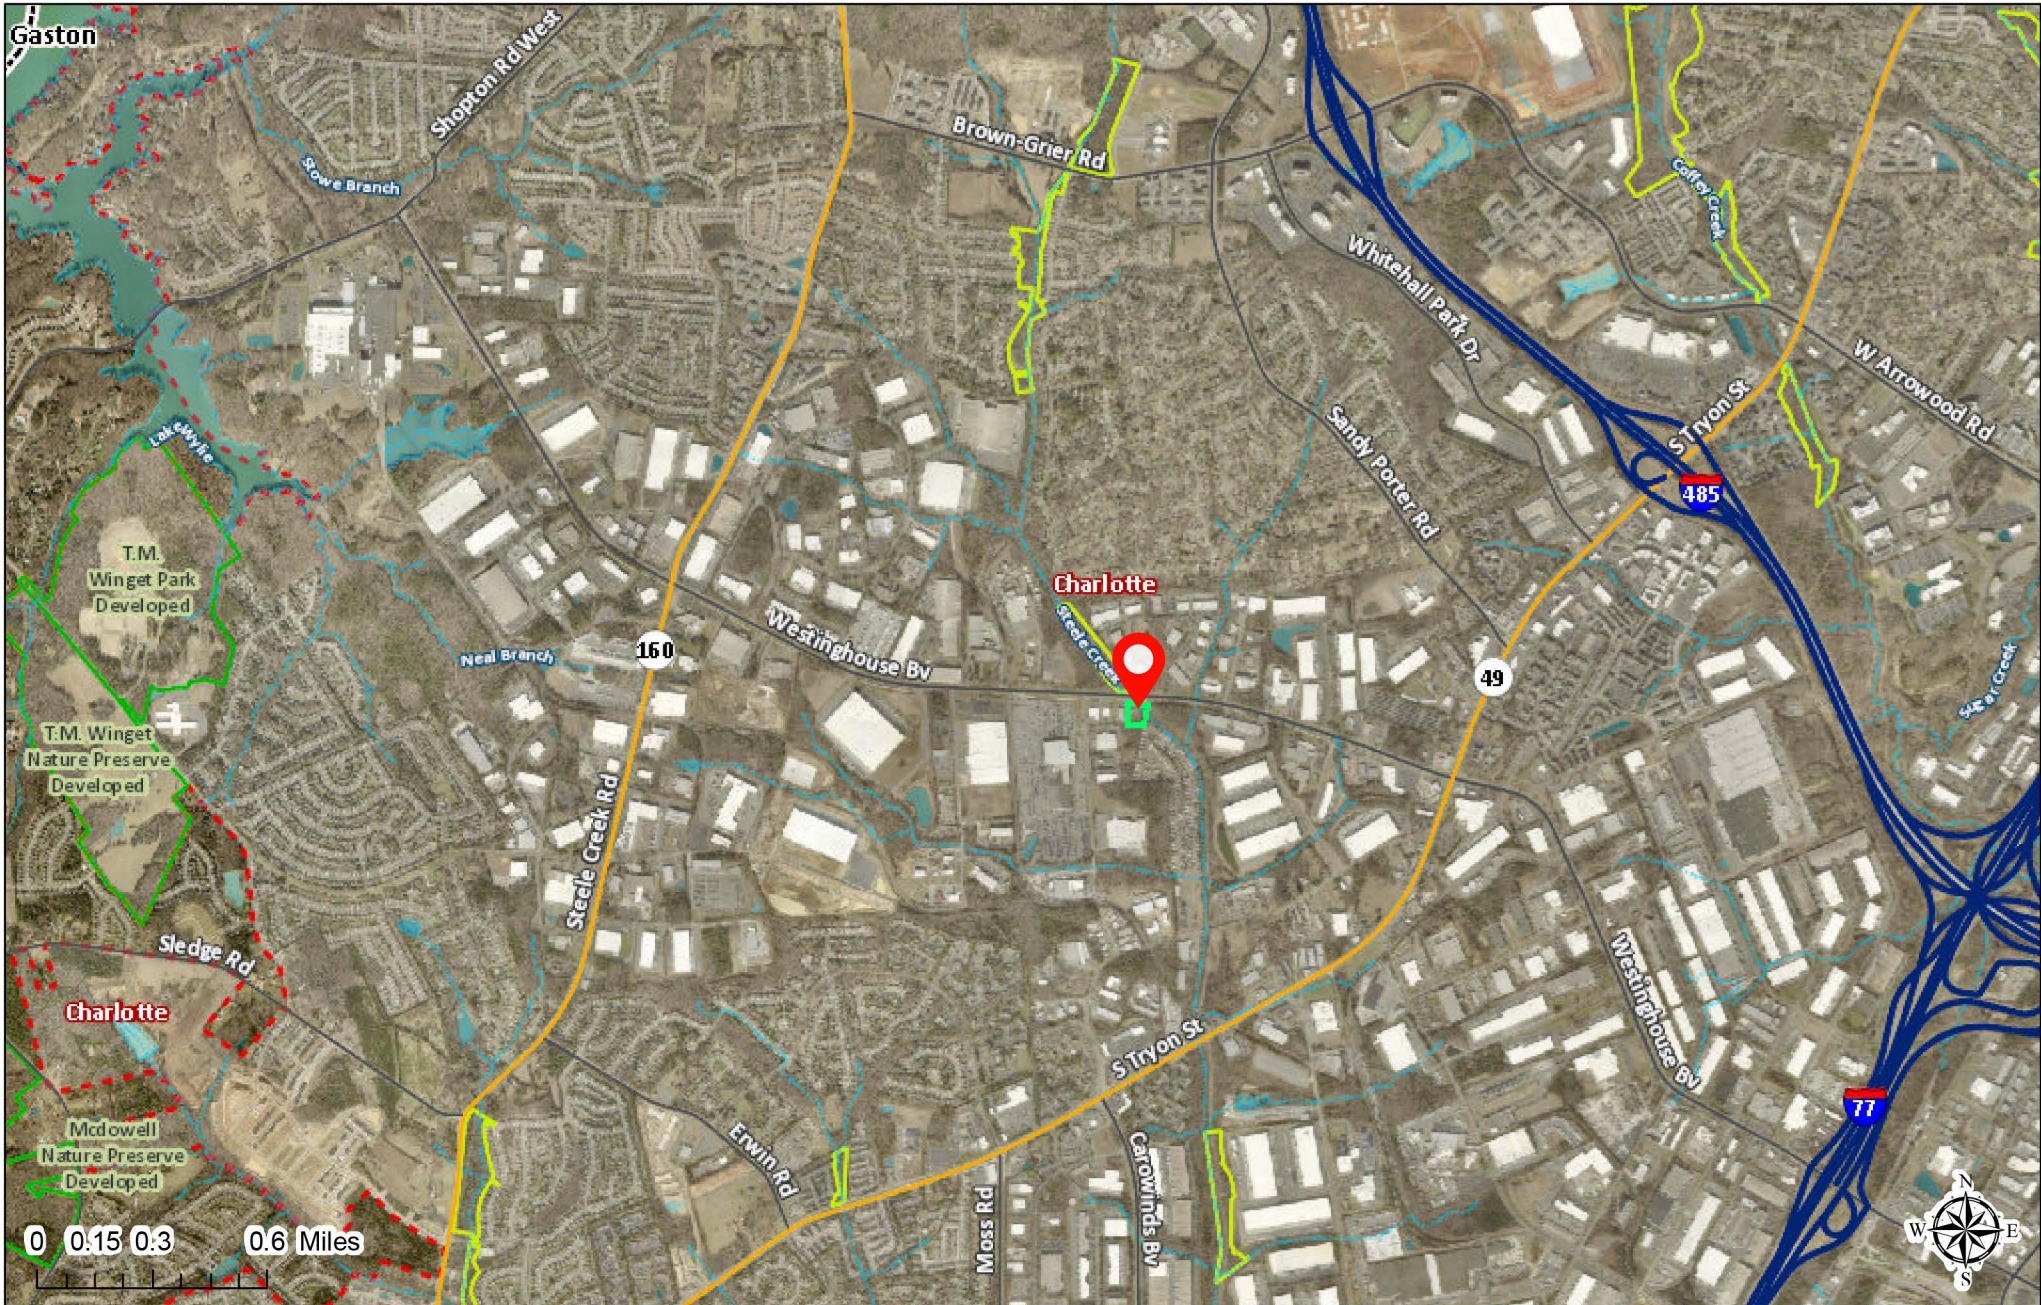

Polaris 3G Map – Mecklenburg County, North Carolina

Aerial 1

Date Printed: 6/16/2023 11:08:17 AM

This map or report is prepared for the inventory of real property within Mecklenburg County and is compiled from recorded deeds, plats, tax maps, surveys, planimetric maps, and other public records and data. Users of this map or report are hereby notified that the aforementioned public primary information sources should be consulted for verification. Mecklenburg County and its mapping contractors assume no legal responsibility for the information contained herein.

Polaris 3G Map – Mecklenburg County, North Carolina

Aerial 2

Date Printed: 6/16/2023 11:09:32 AM

This map or report is prepared for the inventory of real property within Mecklenburg County and is compiled from recorded deeds, plats, tax maps, surveys, planimetric maps, and other public records and data. Users of this map or report are hereby notified that the aforementioned public primary information sources should be consulted for verification. Mecklenburg County and its mapping contractors assume no legal responsibility for the information contained herein.