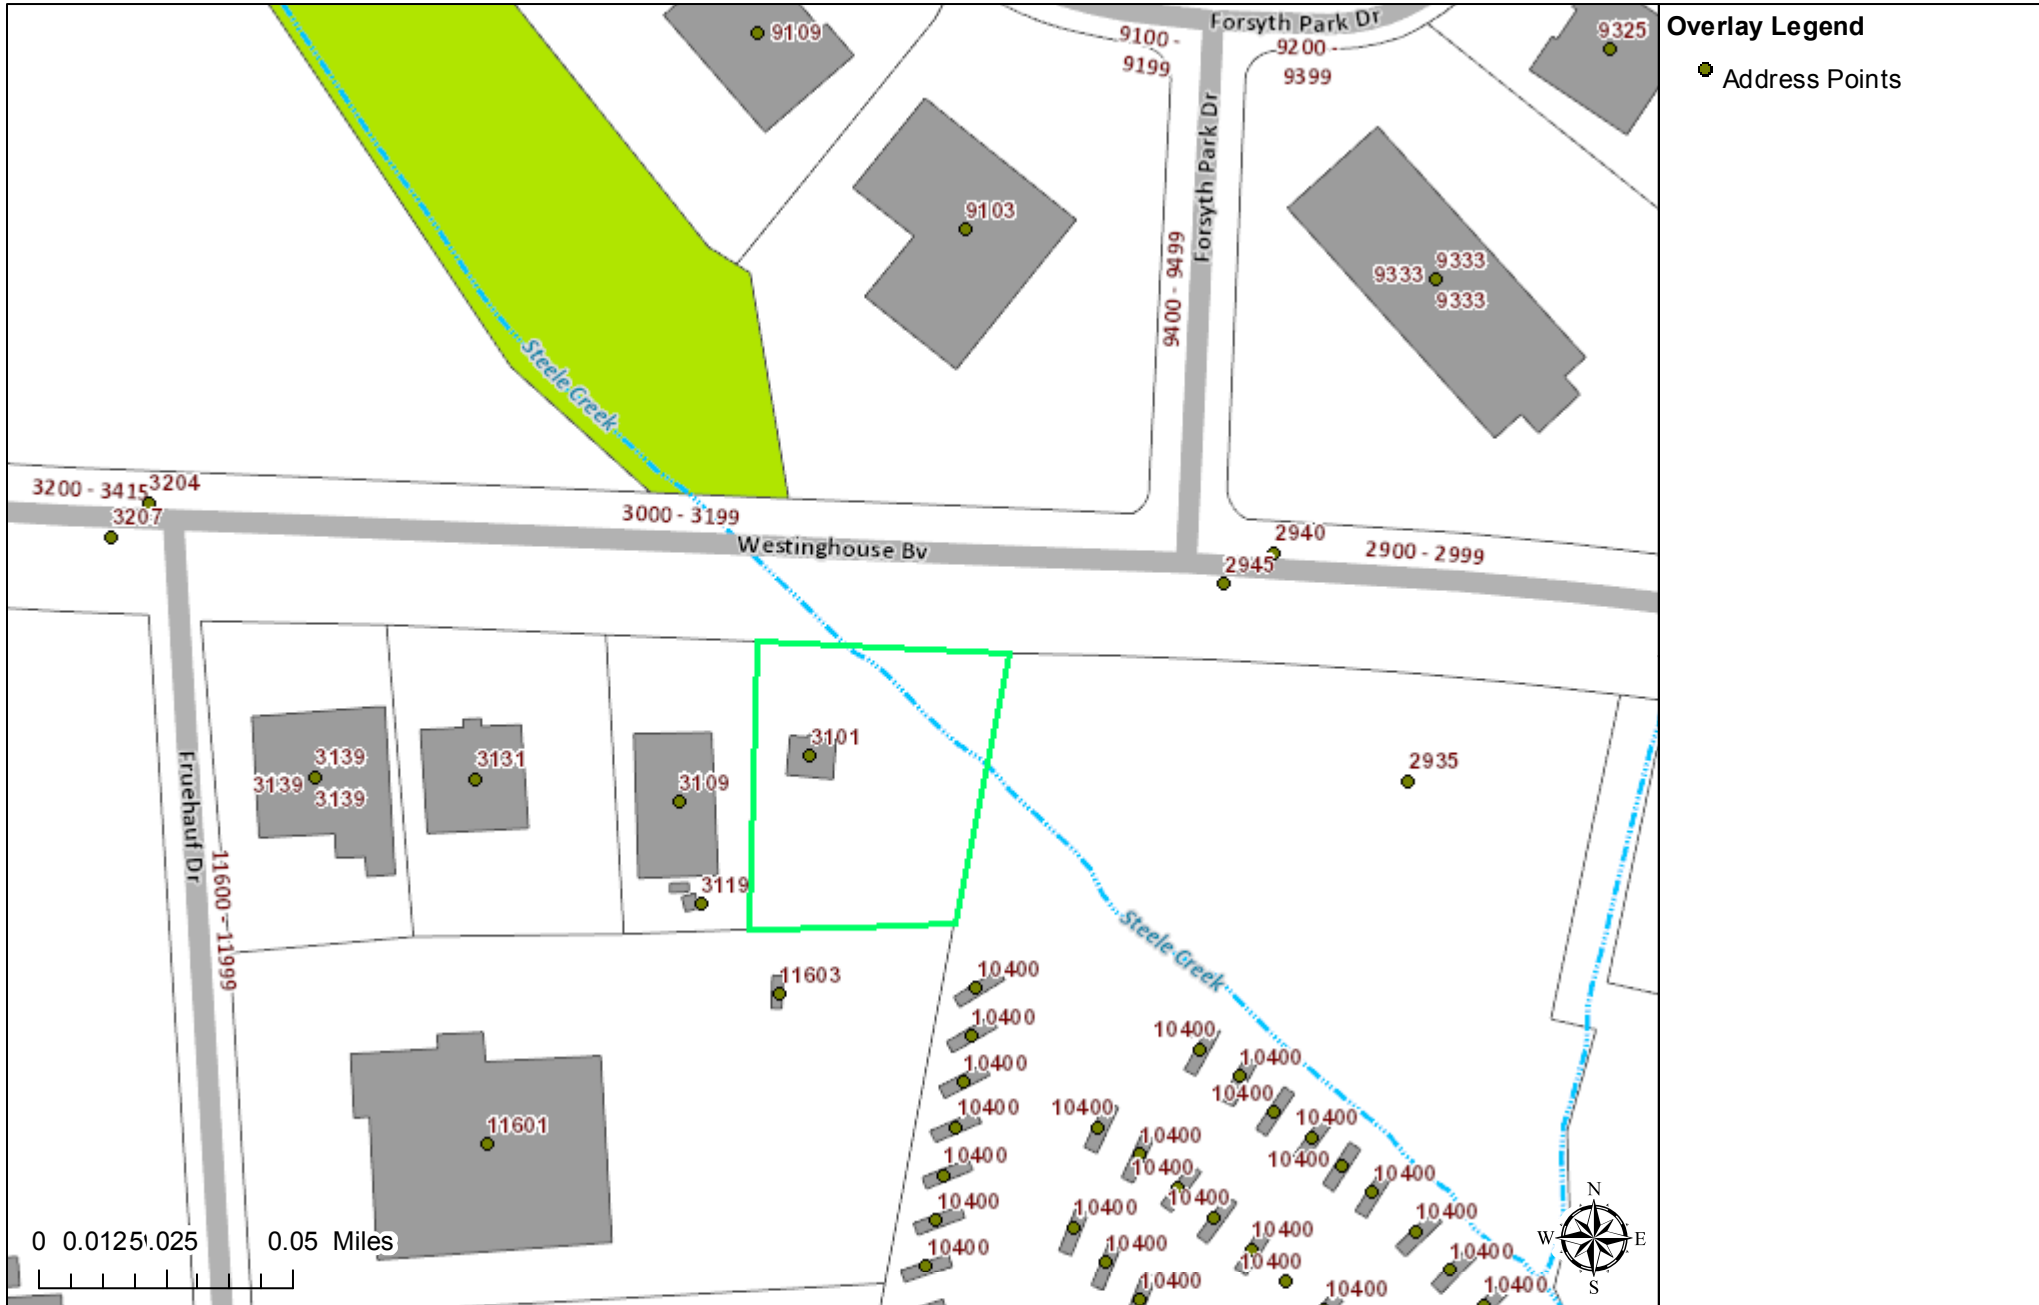

Polaris 3G Map – Mecklenburg County, North Carolina

Address

Date Printed: 6/16/2023 10:37:14 AM

This map or report is prepared for the inventory of real property within Mecklenburg County and is compiled from recorded deeds, plats, tax maps, surveys, planimetric maps, and other public records and data. Users of this map or report are hereby notified that the aforementioned public primary information sources should be consulted for verification. Mecklenburg County and its mapping contractors assume no legal responsibility for the information contained herein.