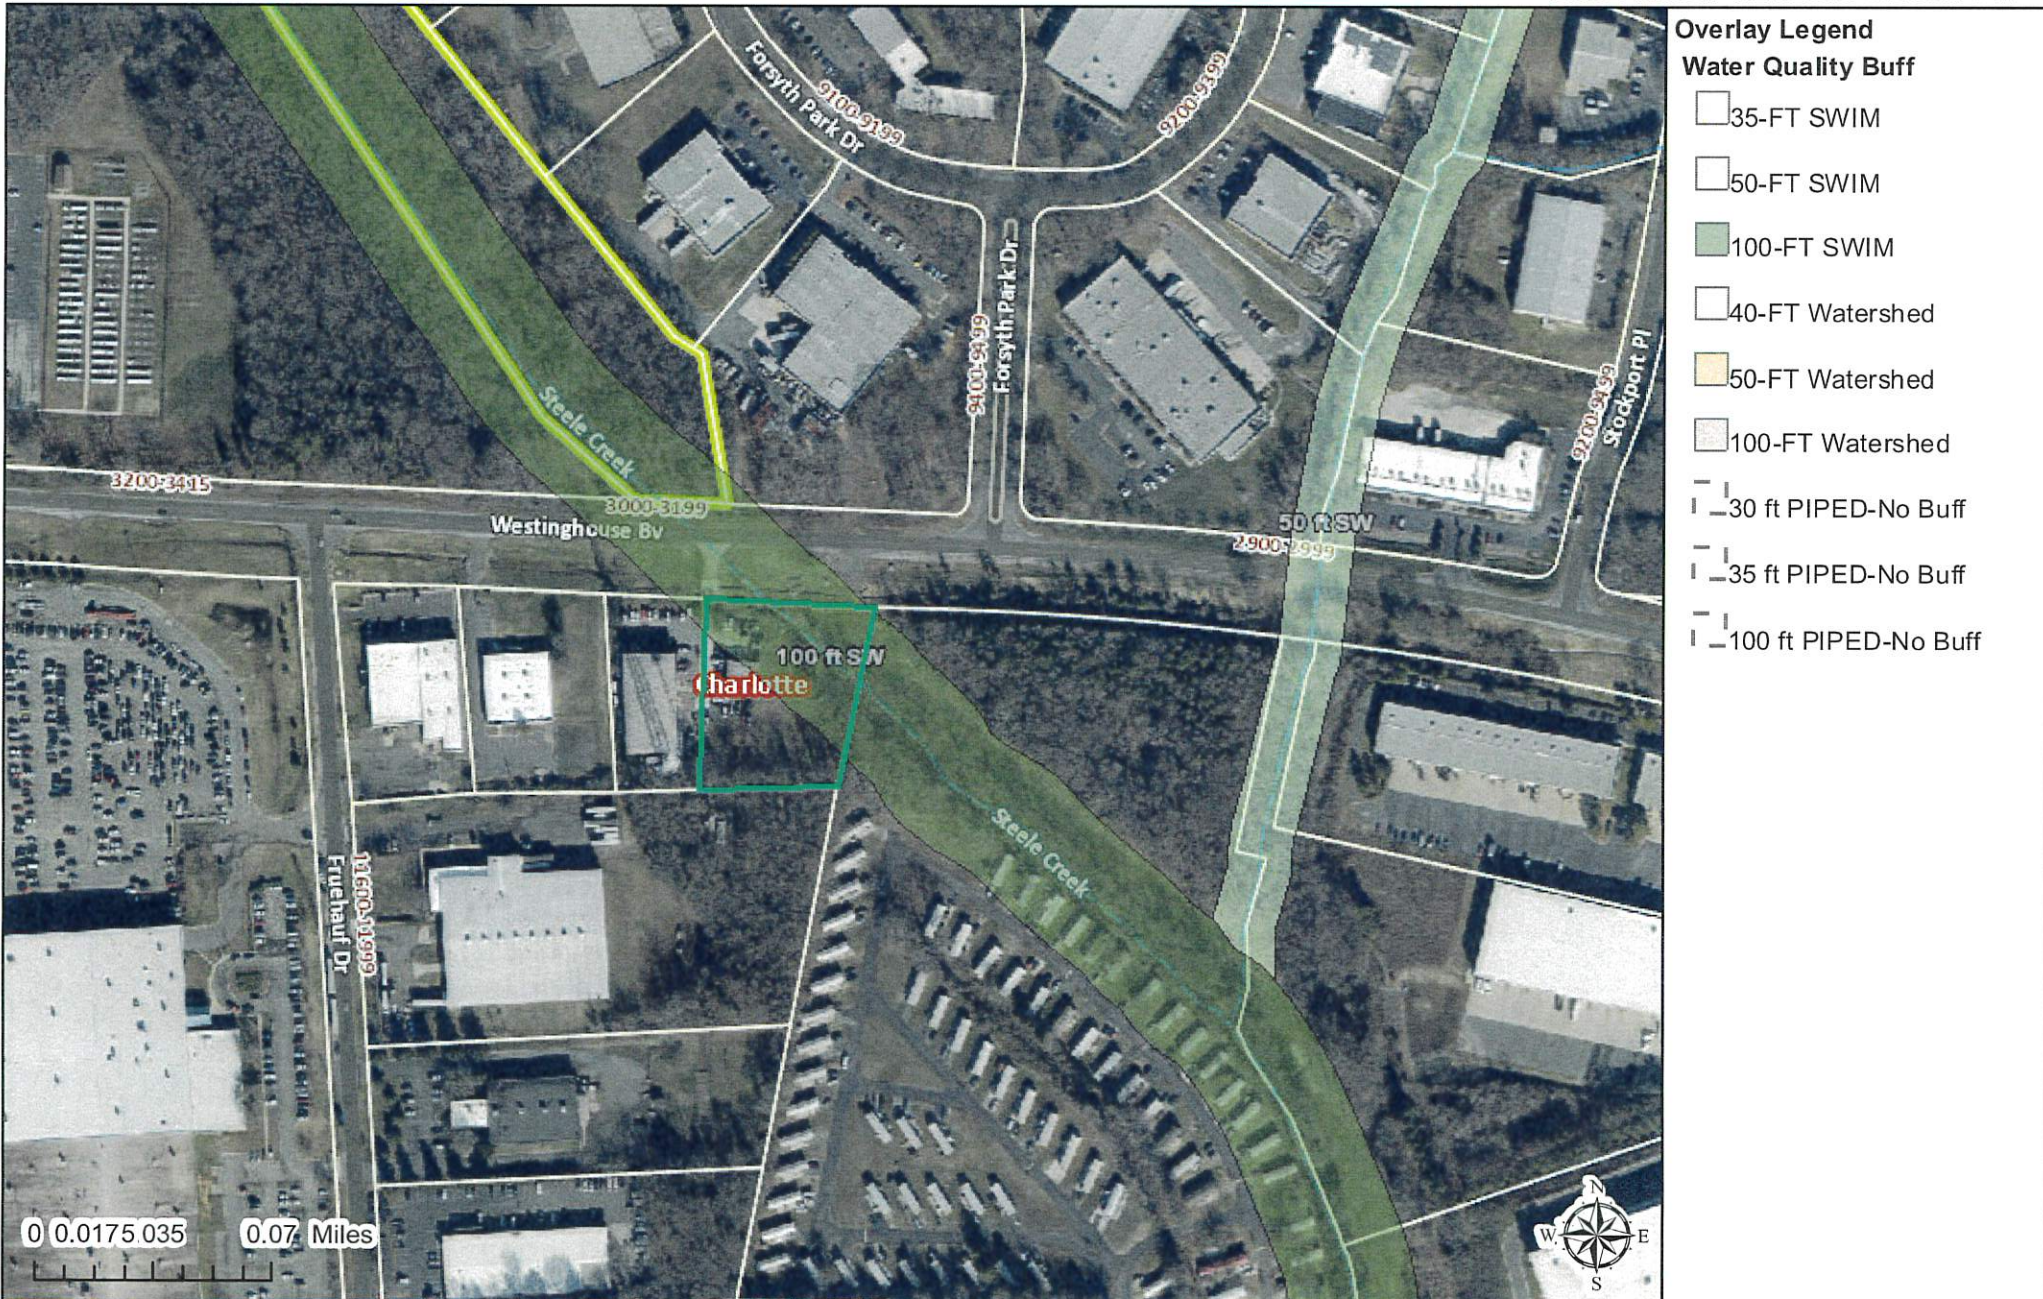

# Polaris 3G Map – Mecklenburg County, North Carolina

## SWIM Buffers

Date Printed: 1/24/2023 3:25:52 PM

This map or report is prepared for the inventory of real property within Mecklenburg County and is compiled from recorded deeds, plats, tax maps, surveys, planimetric maps, and other public records and data. Users of this map or report are hereby notified that the aforementioned public primary information sources should be consulted for verification. Mecklenburg County and its mapping contractors assume no legal responsibility for the information contained herein.