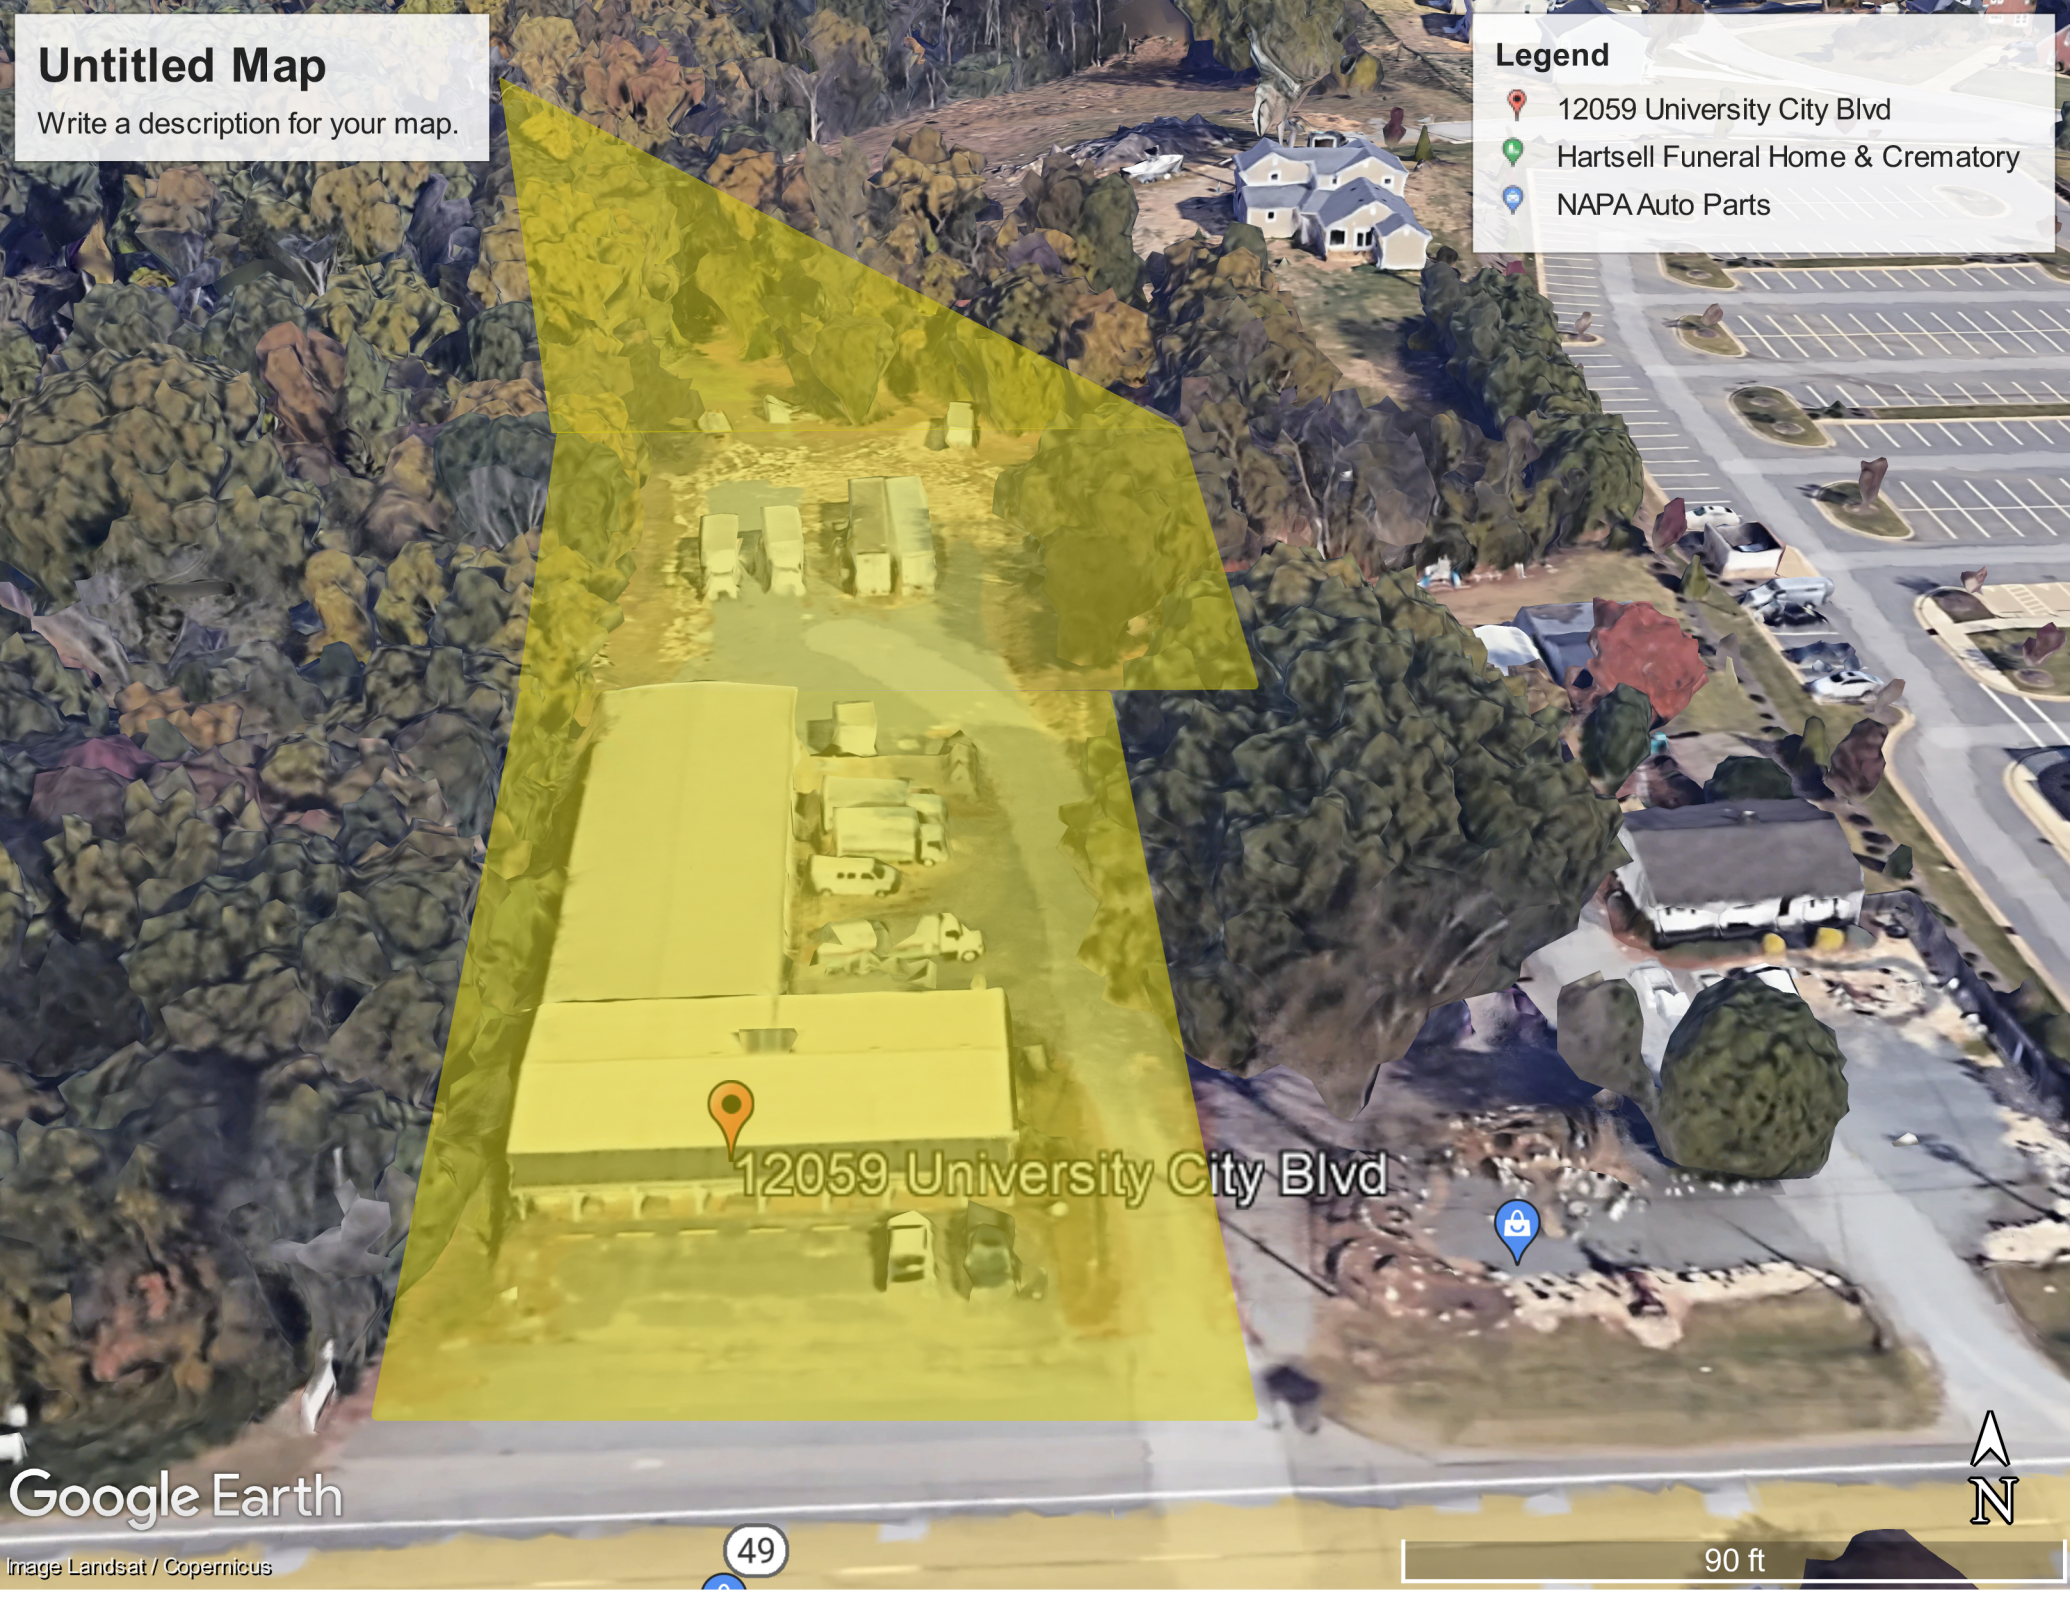

Untitled Map

Write a description for your map.

Legend

-  12059 University City Blvd
-  Hartsell Funeral Home & Crematory
-  NAPA Auto Parts

12059 University City Blvd

Map for Parcel Address: 12059 University City Blvd Harrisburg, NC 28075-8466, Parcel ID: 4597-84-3287.0000