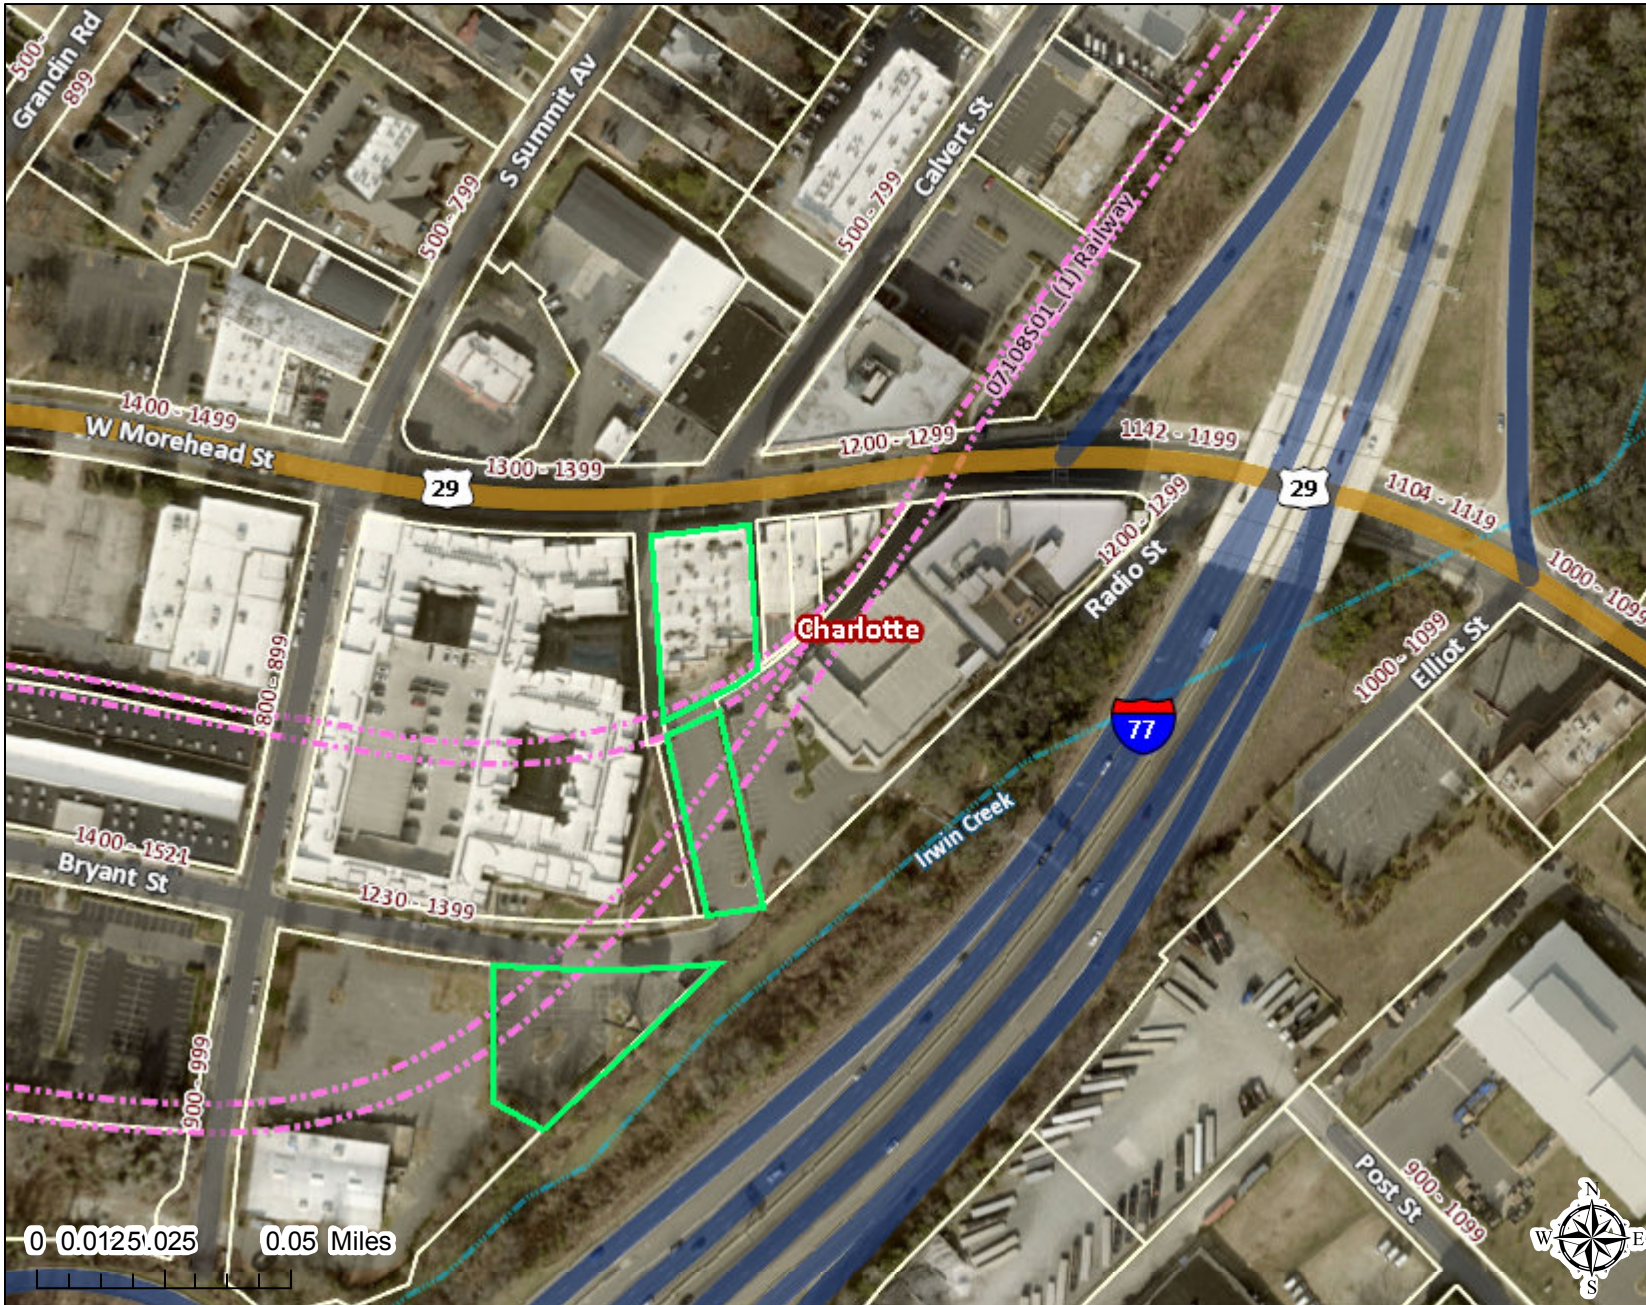

# Polaris 3G Map – Mecklenburg County, North Carolina

## Aerial

Date Printed: 5/5/2023 12:45:13 PM

This map or report is prepared for the inventory of real property within Mecklenburg County and is compiled from recorded deeds, plats, tax maps, surveys, planimetric maps, and other public records and data. Users of this map or report are hereby notified that the aforementioned public primary information sources should be consulted for verification. Mecklenburg County and its mapping contractors assume no legal responsibility for the information contained herein.