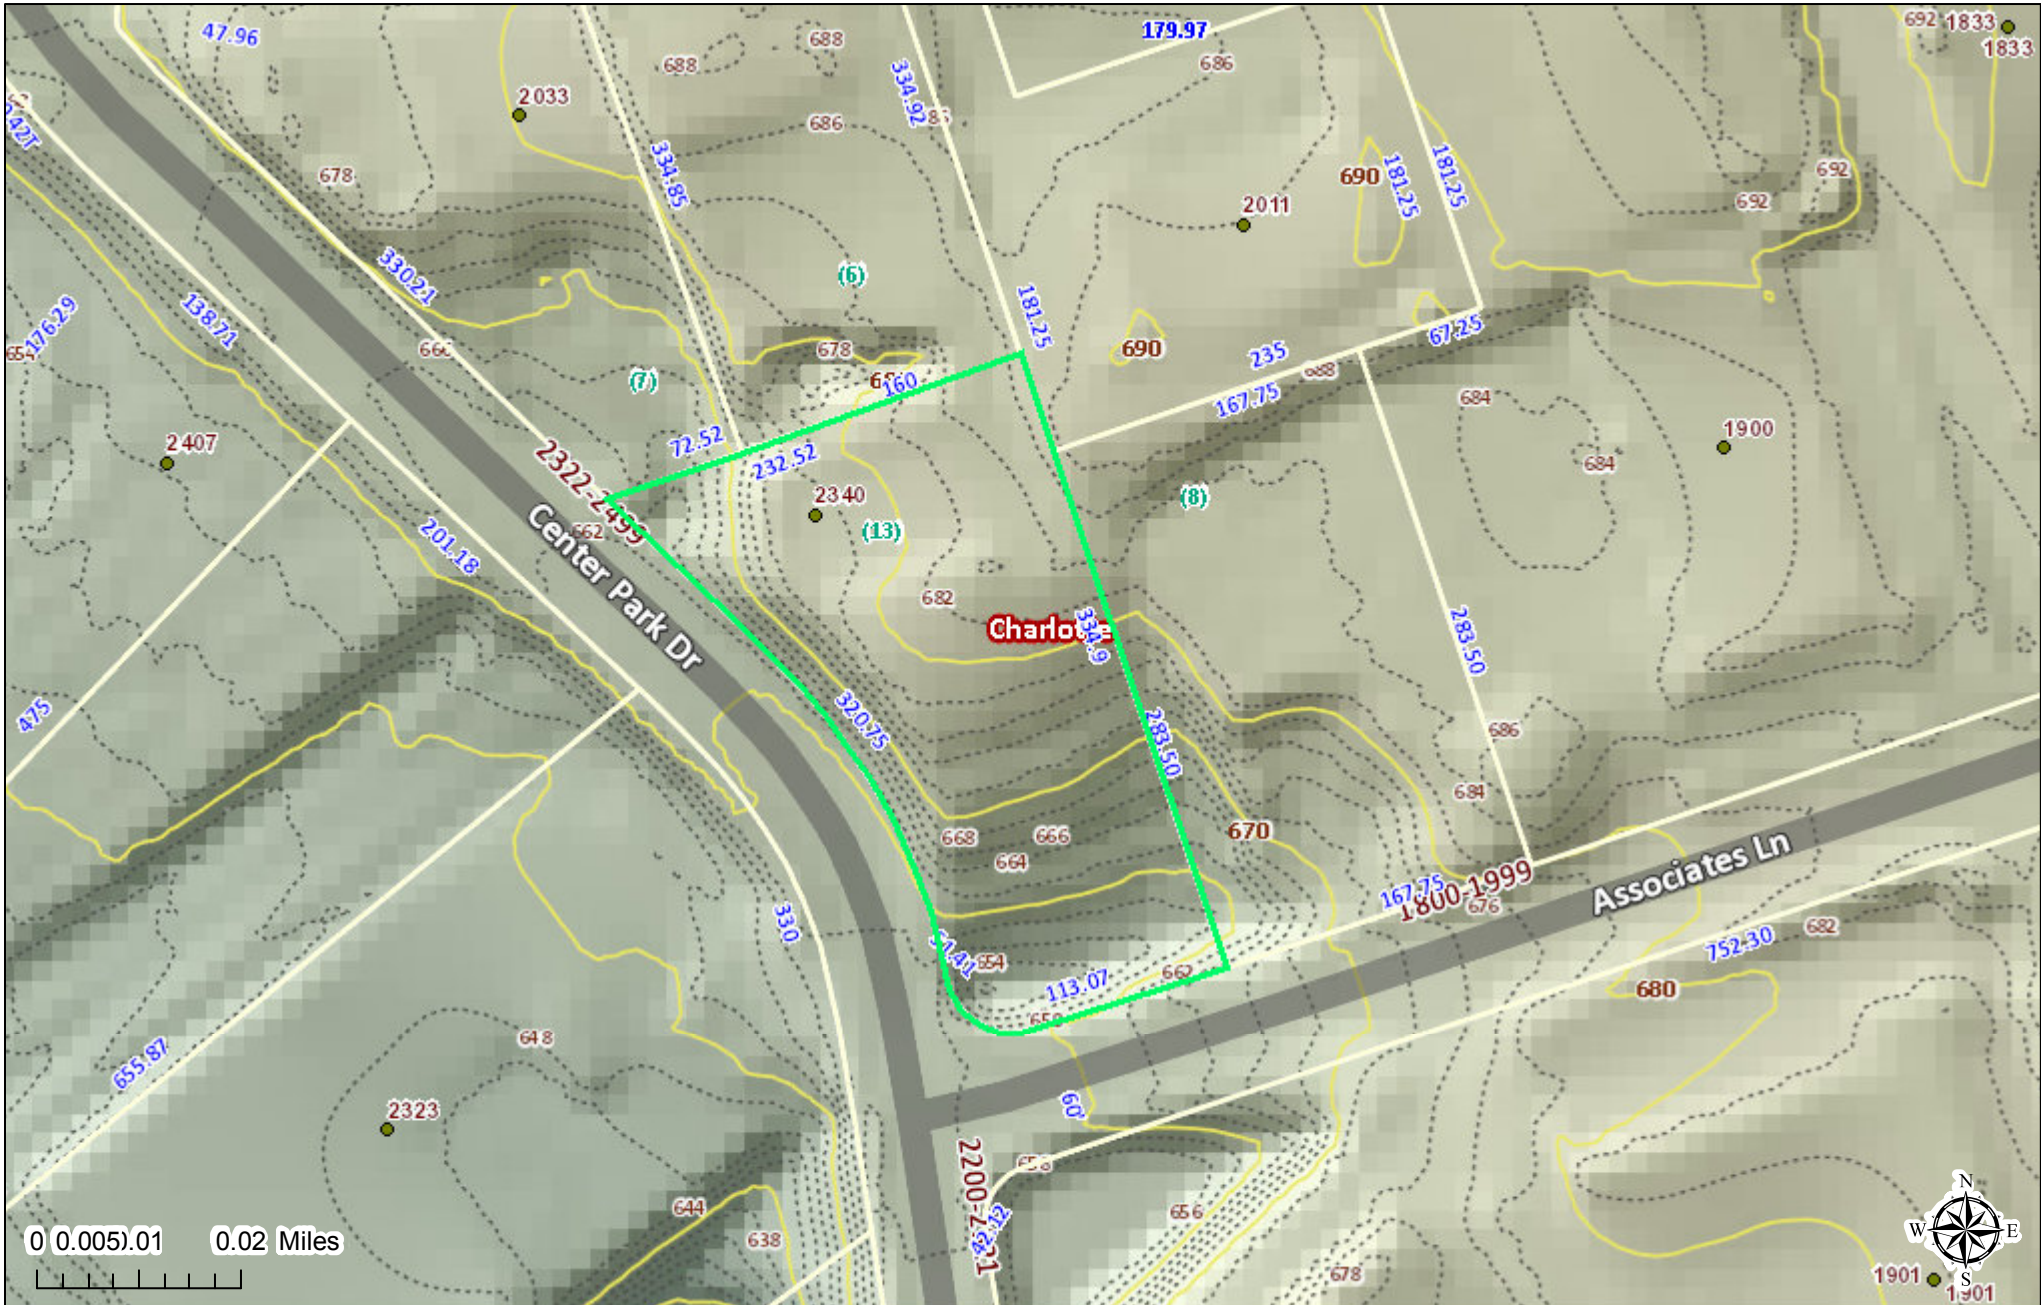

Polaris 3G Map – Mecklenburg County, North Carolina

Topo 1

Date Printed: 2/6/2023 12:16:49 PM

This map or report is prepared for the inventory of real property within Mecklenburg County and is compiled from recorded deeds, plats, tax maps, surveys, planimetric maps, and other public records and data. Users of this map or report are hereby notified that the aforementioned public primary information sources should be consulted for verification. Mecklenburg County and its mapping contractors assume no legal responsibility for the information contained herein.

Polaris 3G Map – Mecklenburg County, North Carolina

Topo 2

Date Printed: 2/6/2023 12:17:20 PM

This map or report is prepared for the inventory of real property within Mecklenburg County and is compiled from recorded deeds, plats, tax maps, surveys, planimetric maps, and other public records and data. Users of this map or report are hereby notified that the aforementioned public primary information sources should be consulted for verification. Mecklenburg County and its mapping contractors assume no legal responsibility for the information contained herein.