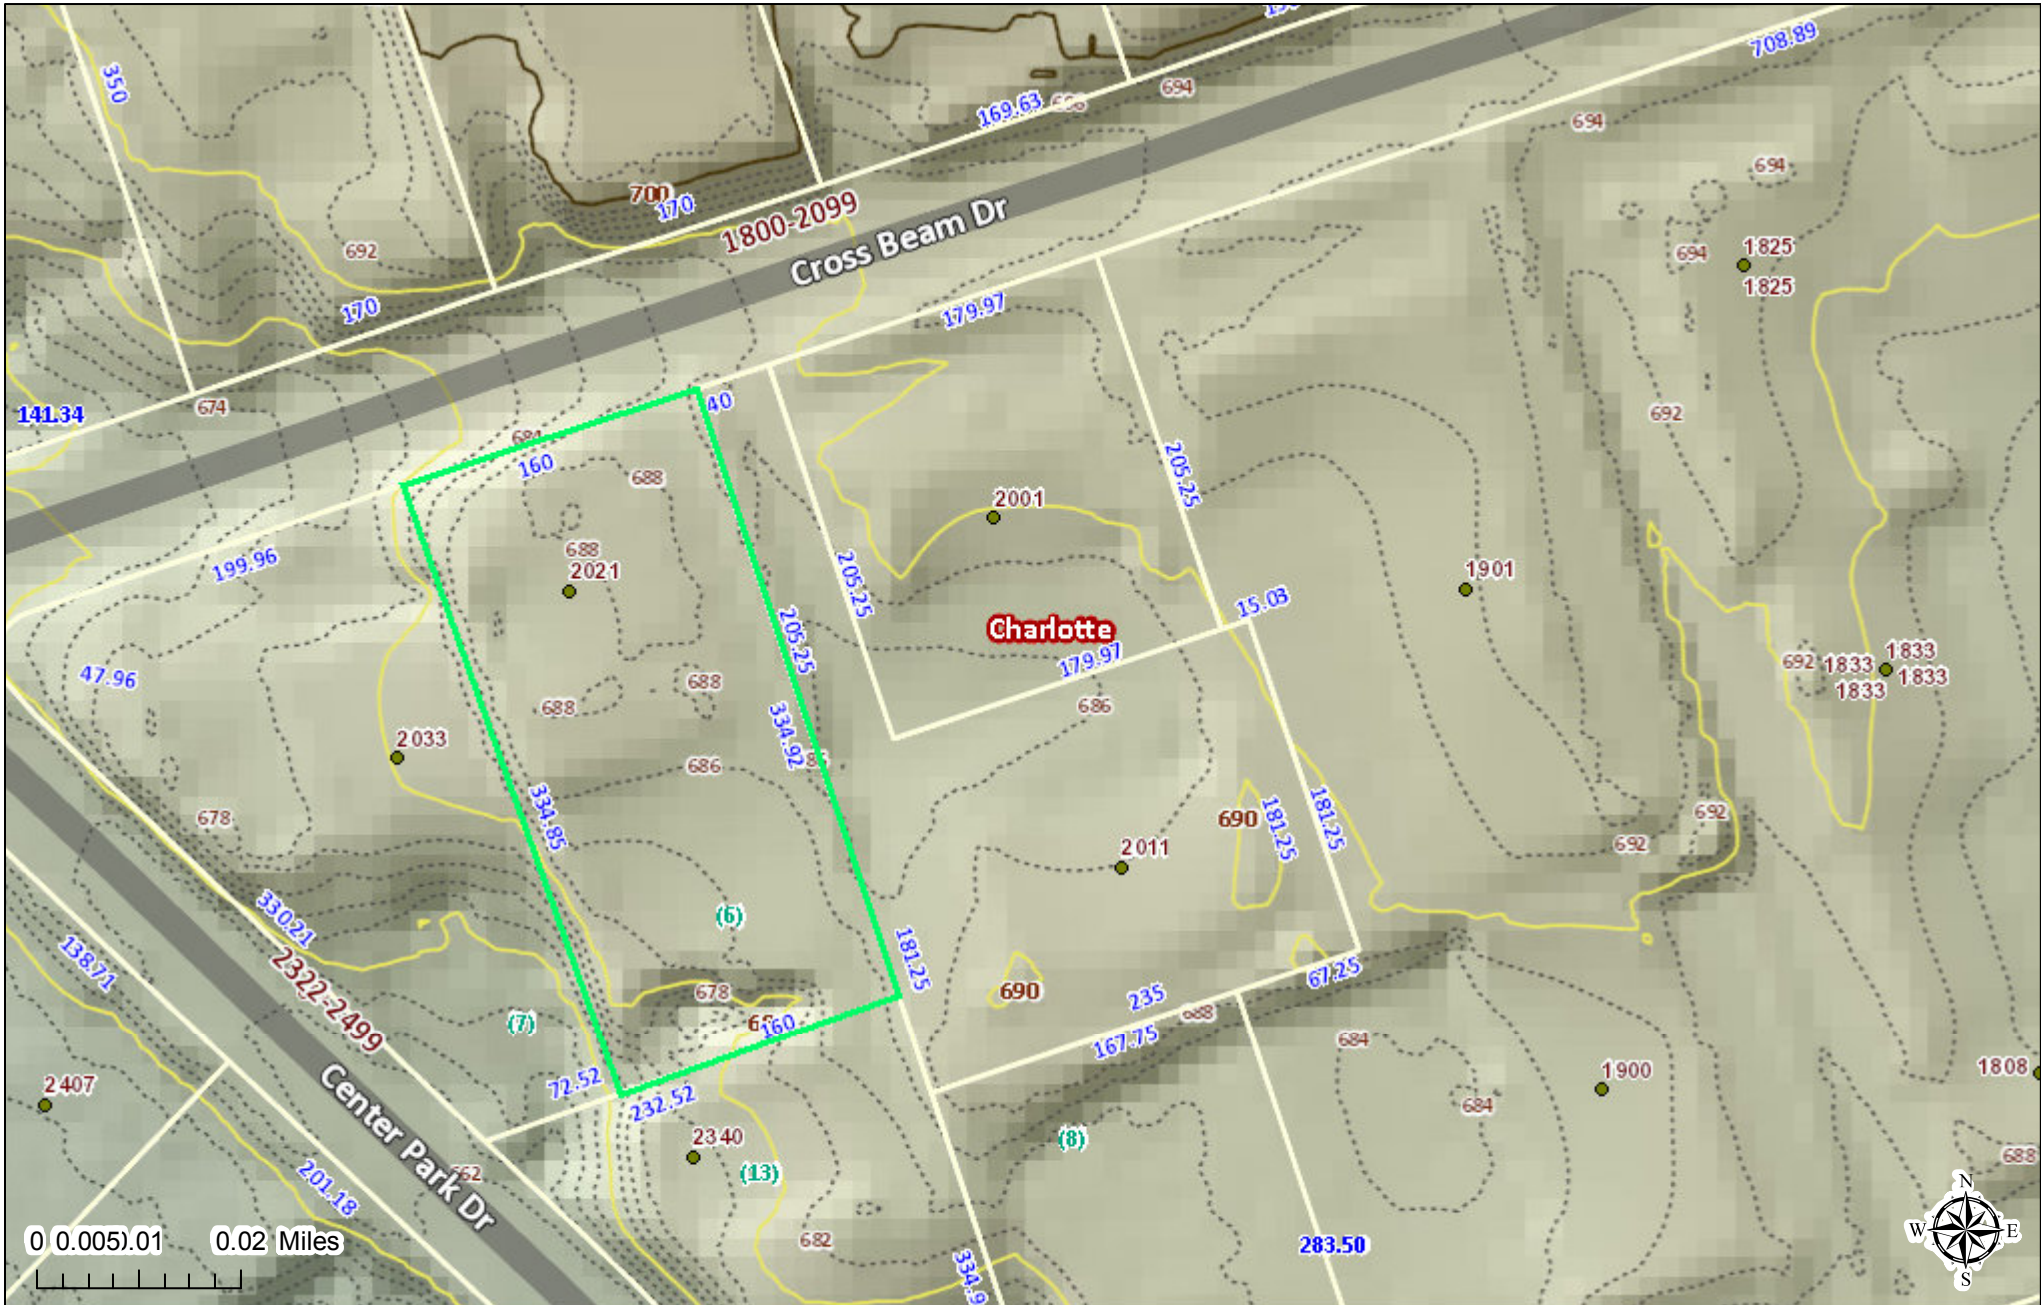

Polaris 3G Map – Mecklenburg County, North Carolina

Topo 1

Date Printed: 2/6/2023 12:16:49 PM

This map or report is prepared for the inventory of real property within Mecklenburg County and is compiled from recorded deeds, plats, tax maps, surveys, planimetric maps, and other public records and data. Users of this map or report are hereby notified that the aforementioned public primary information sources should be consulted for verification. Mecklenburg County and its mapping contractors assume no legal responsibility for the information contained herein.

Polaris 3G Map – Mecklenburg County, North Carolina

Topo 2

Date Printed: 2/6/2023 12:17:20 PM

This map or report is prepared for the inventory of real property within Mecklenburg County and is compiled from recorded deeds, plats, tax maps, surveys, planimetric maps, and other public records and data. Users of this map or report are hereby notified that the aforementioned public primary information sources should be consulted for verification. Mecklenburg County and its mapping contractors assume no legal responsibility for the information contained herein.