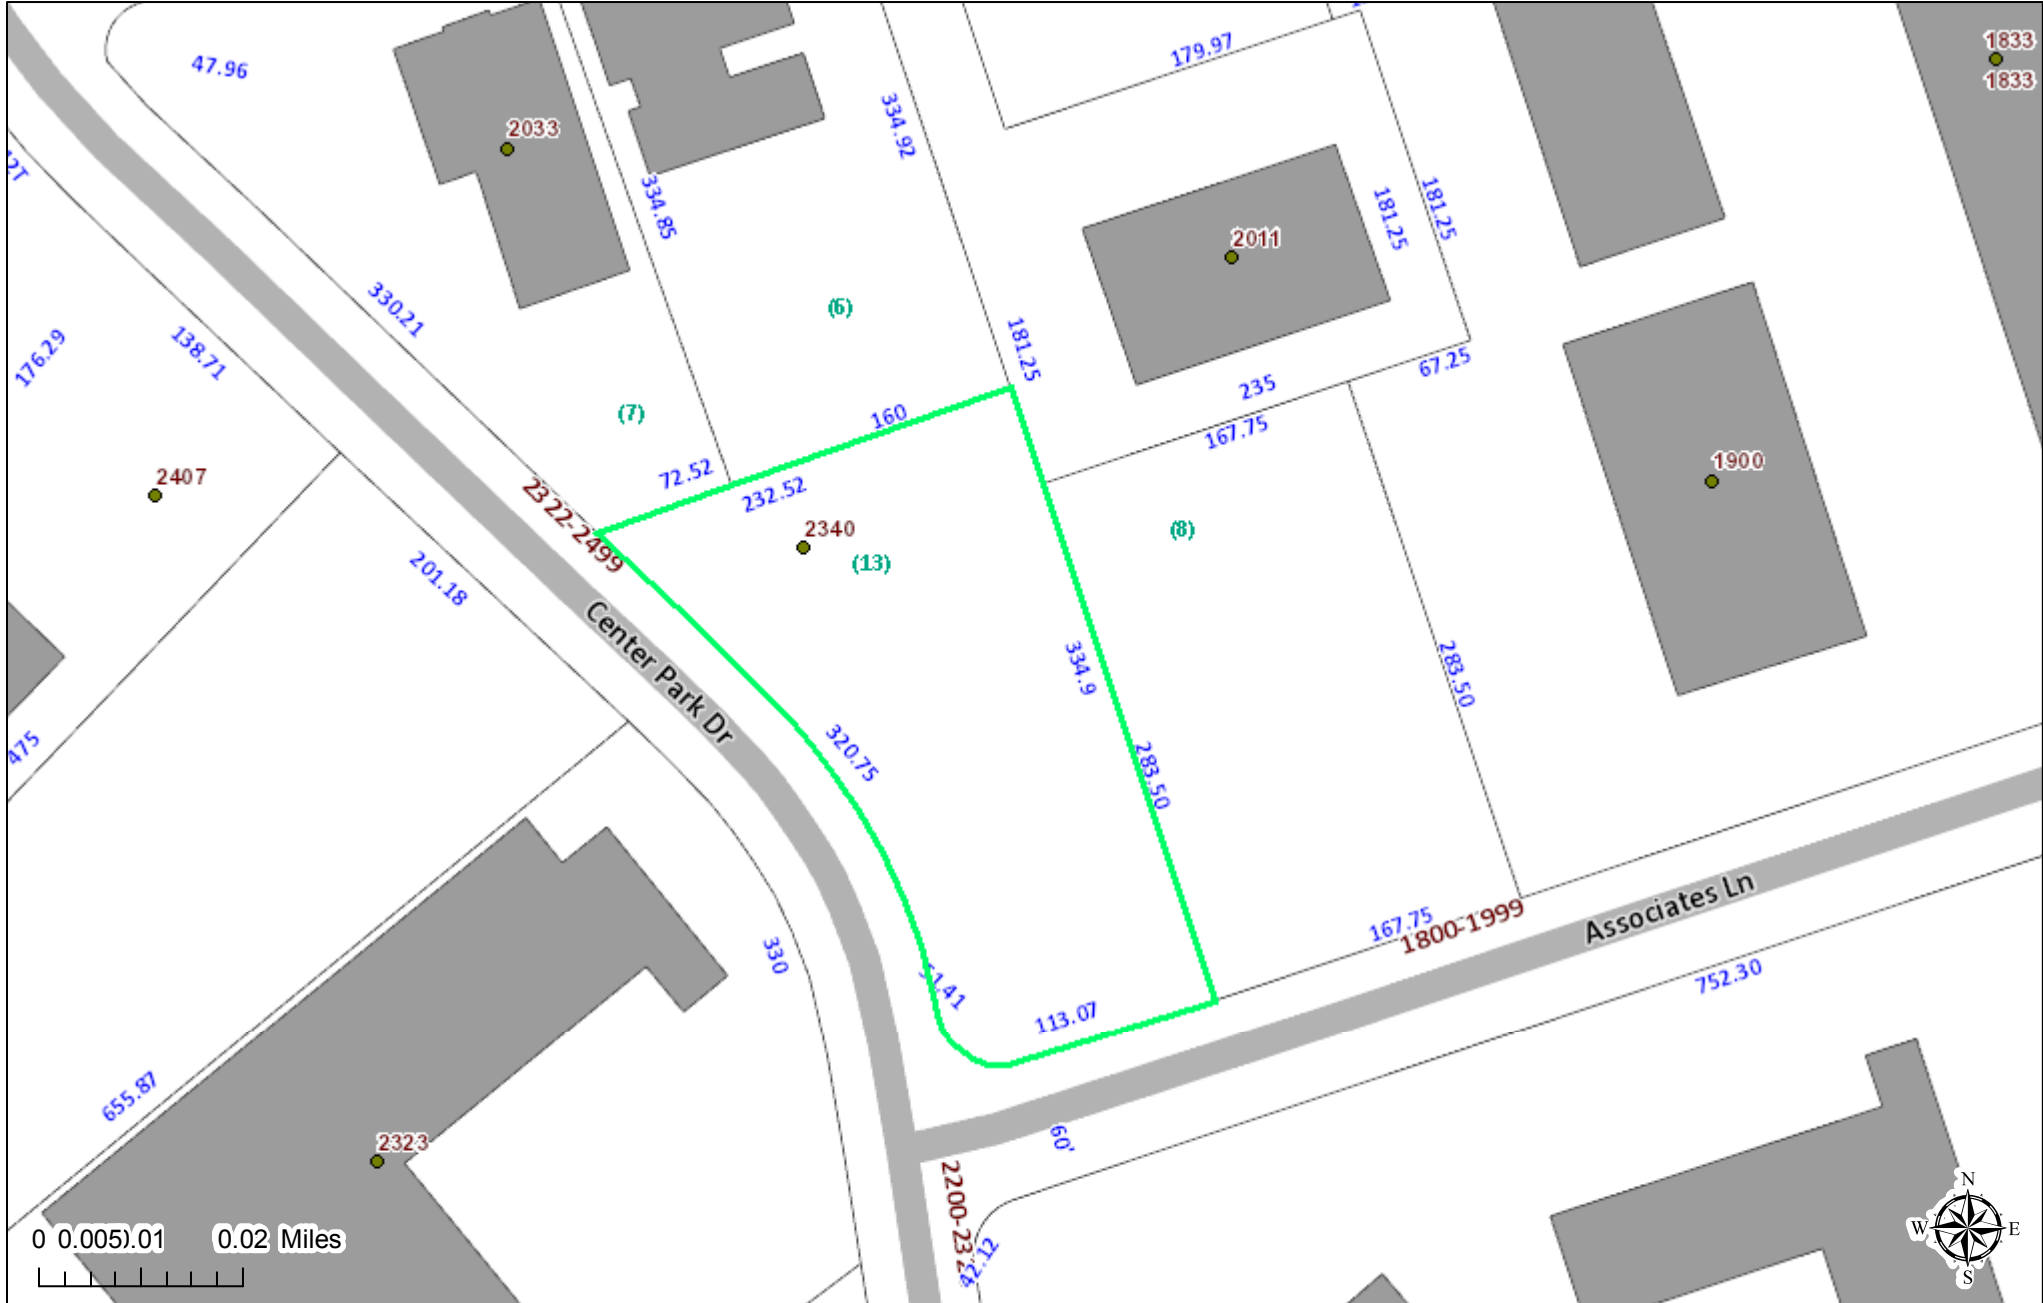

Polaris 3G Map – Mecklenburg County, North Carolina

Address 2021

Date Printed: 2/6/2023 12:01:10 PM

This map or report is prepared for the inventory of real property within Mecklenburg County and is compiled from recorded deeds, plats, tax maps, surveys, planimetric maps, and other public records and data. Users of this map or report are hereby notified that the aforementioned public primary information sources should be consulted for verification. Mecklenburg County and its mapping contractors assume no legal responsibility for the information contained herein.

Polaris 3G Map – Mecklenburg County, North Carolina

Address lot

Date Printed: 2/6/2023 12:19:30 PM

This map or report is prepared for the inventory of real property within Mecklenburg County and is compiled from recorded deeds, plats, tax maps, surveys, planimetric maps, and other public records and data. Users of this map or report are hereby notified that the aforementioned public primary information sources should be consulted for verification. Mecklenburg County and its mapping contractors assume no legal responsibility for the information contained herein.