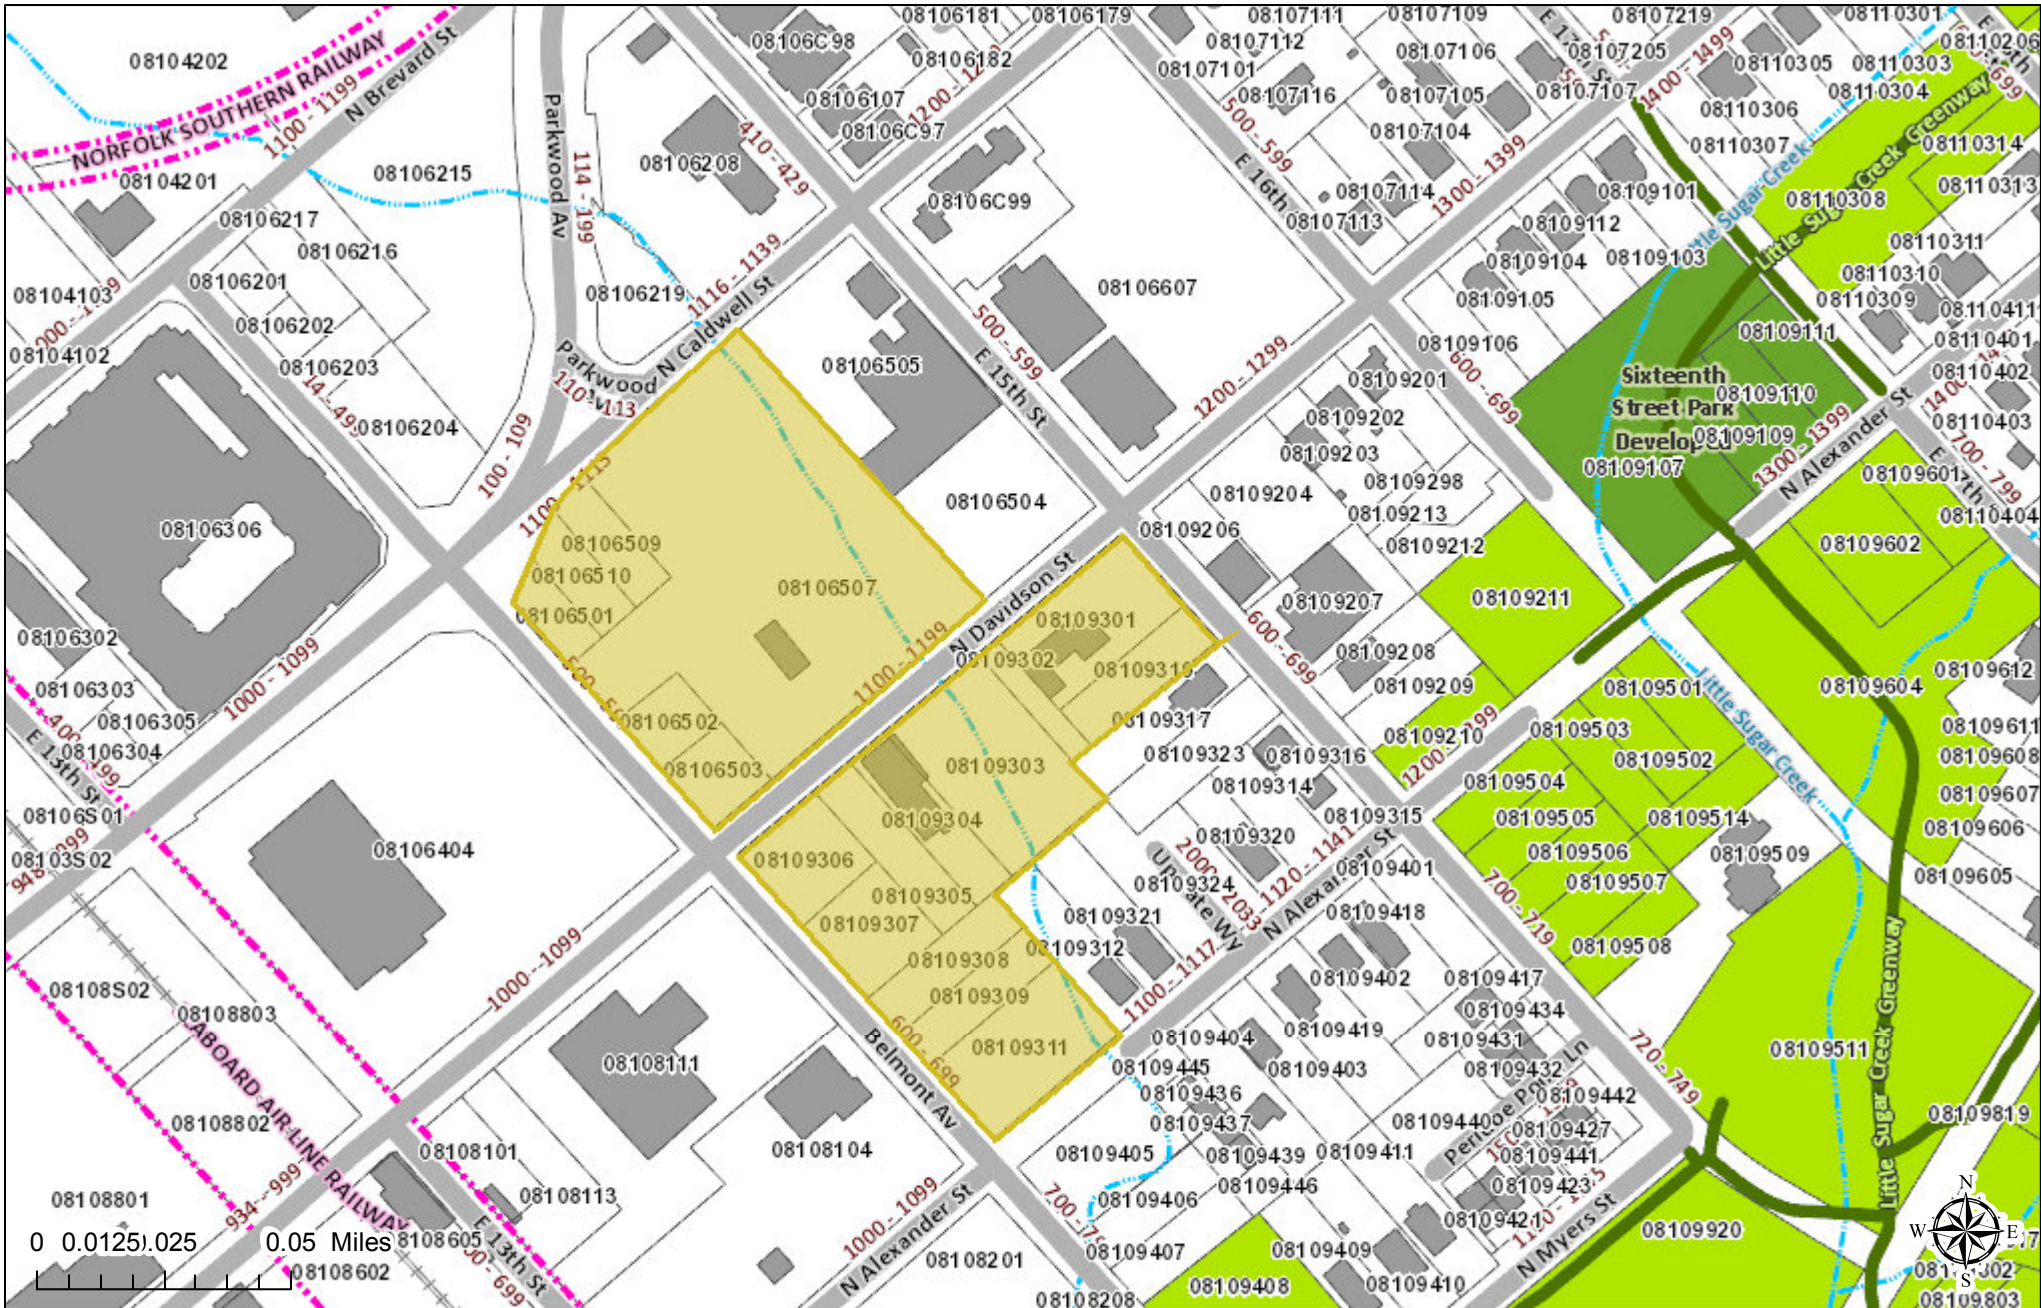

Polaris 3G Map – Mecklenburg County, North Carolina

Parcel ID's

Date Printed: 9/20/2019 3:18:30 PM

This map or report is prepared for the inventory of real property within Mecklenburg County and is compiled from recorded deeds, plats, tax maps, surveys, planimetric maps, and other public records and data. Users of this map or report are hereby notified that the aforementioned public primary information sources should be consulted for verification. Mecklenburg County and its mapping contractors assume no legal responsibility for the information contained herein.