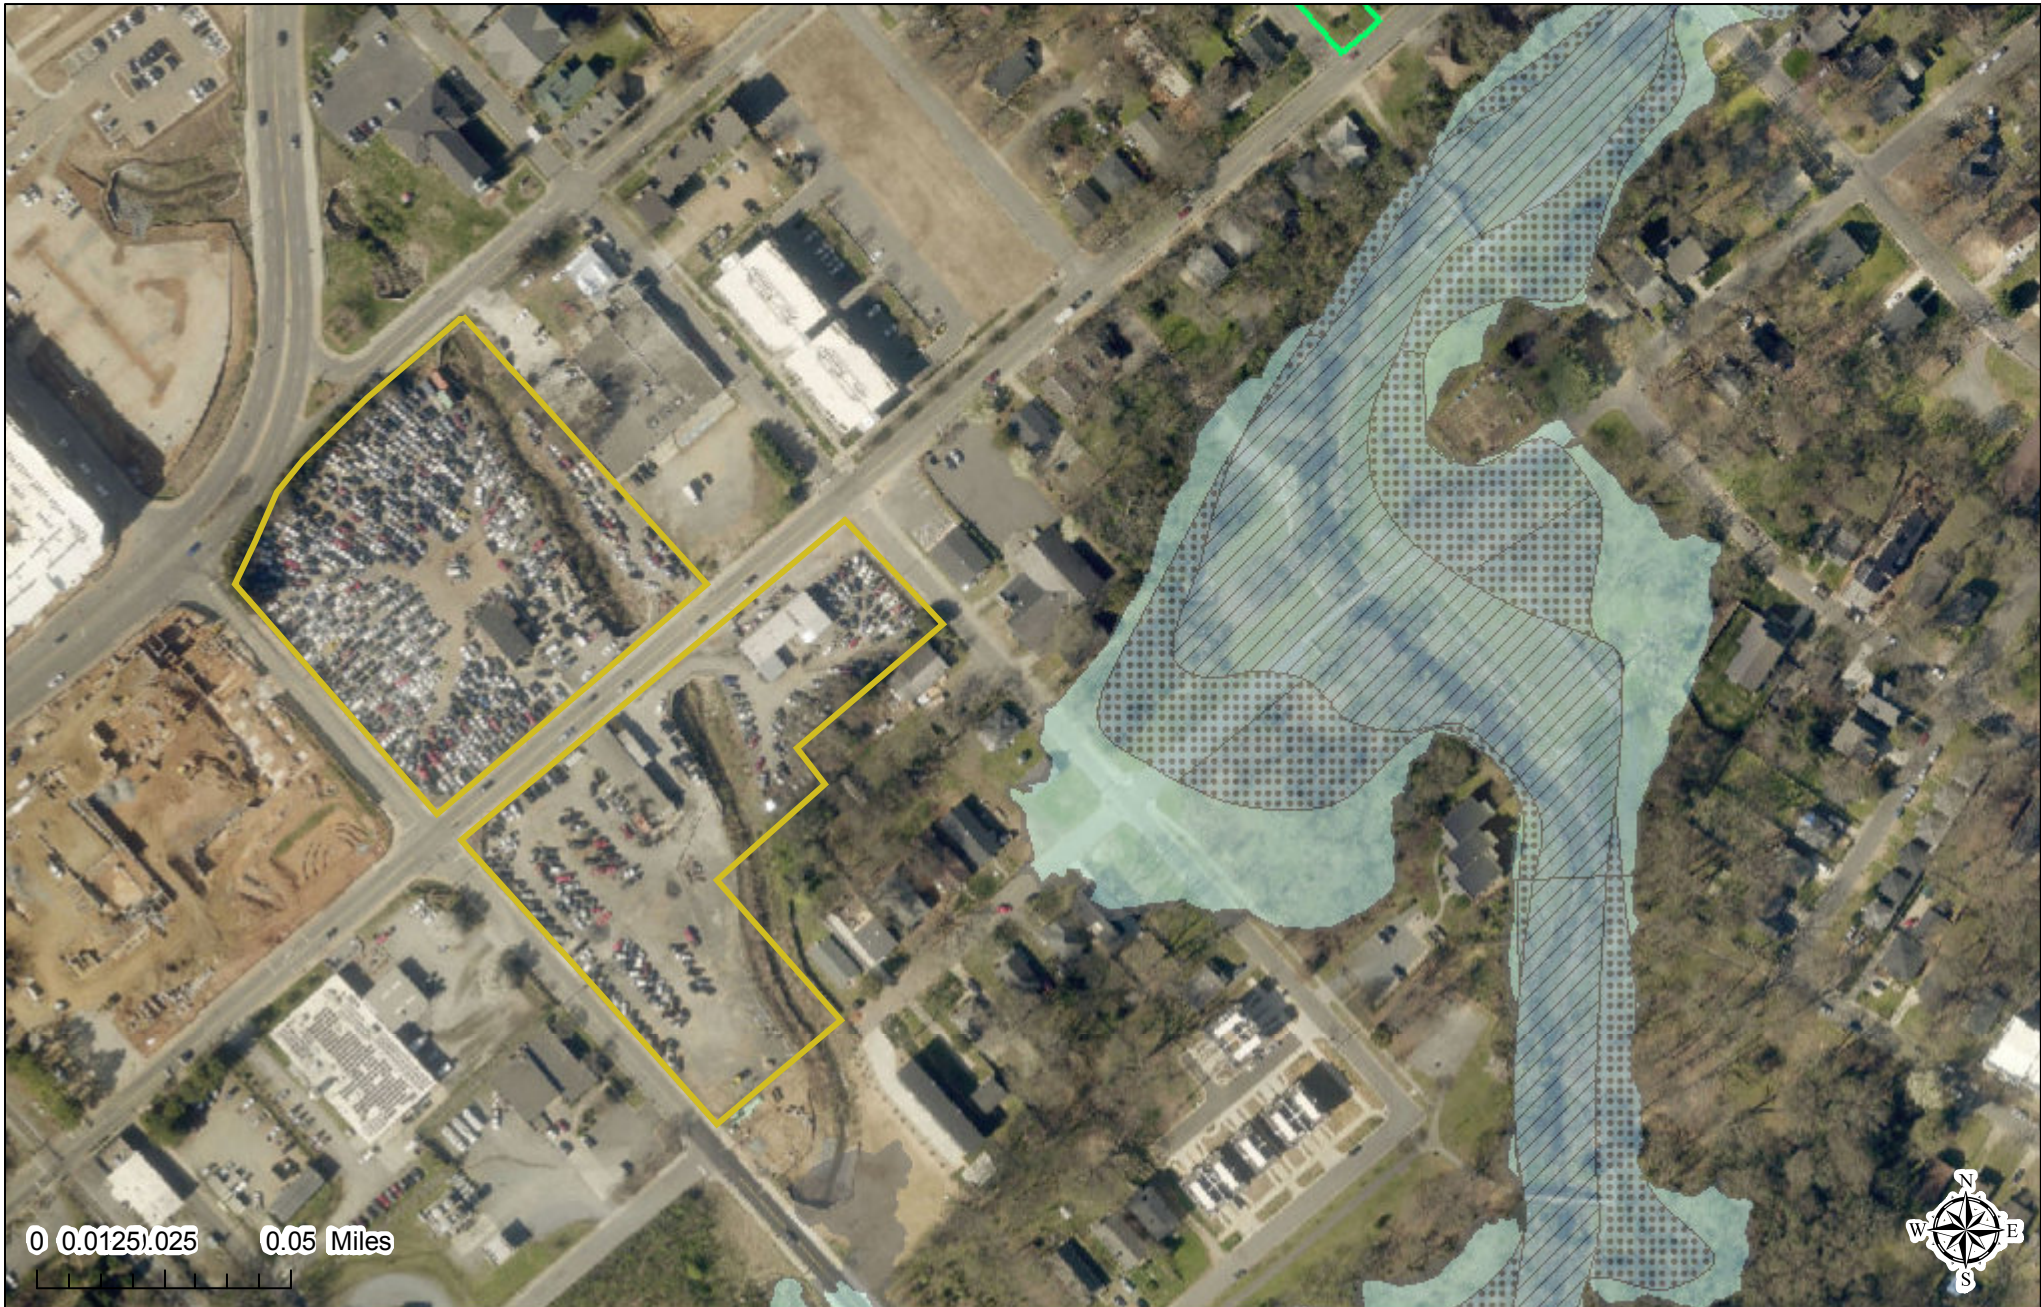

Polaris 3G Map – Mecklenburg County, North Carolina Floodplain

Date Printed: 9/20/2019 3:29:52 PM

This map or report is prepared for the inventory of real property within Mecklenburg County and is compiled from recorded deeds, plats, tax maps, surveys, planimetric maps, and other public records and data. Users of this map or report are hereby notified that the aforementioned public primary information sources should be consulted for verification. Mecklenburg County and its mapping contractors assume no legal responsibility for the information contained herein.