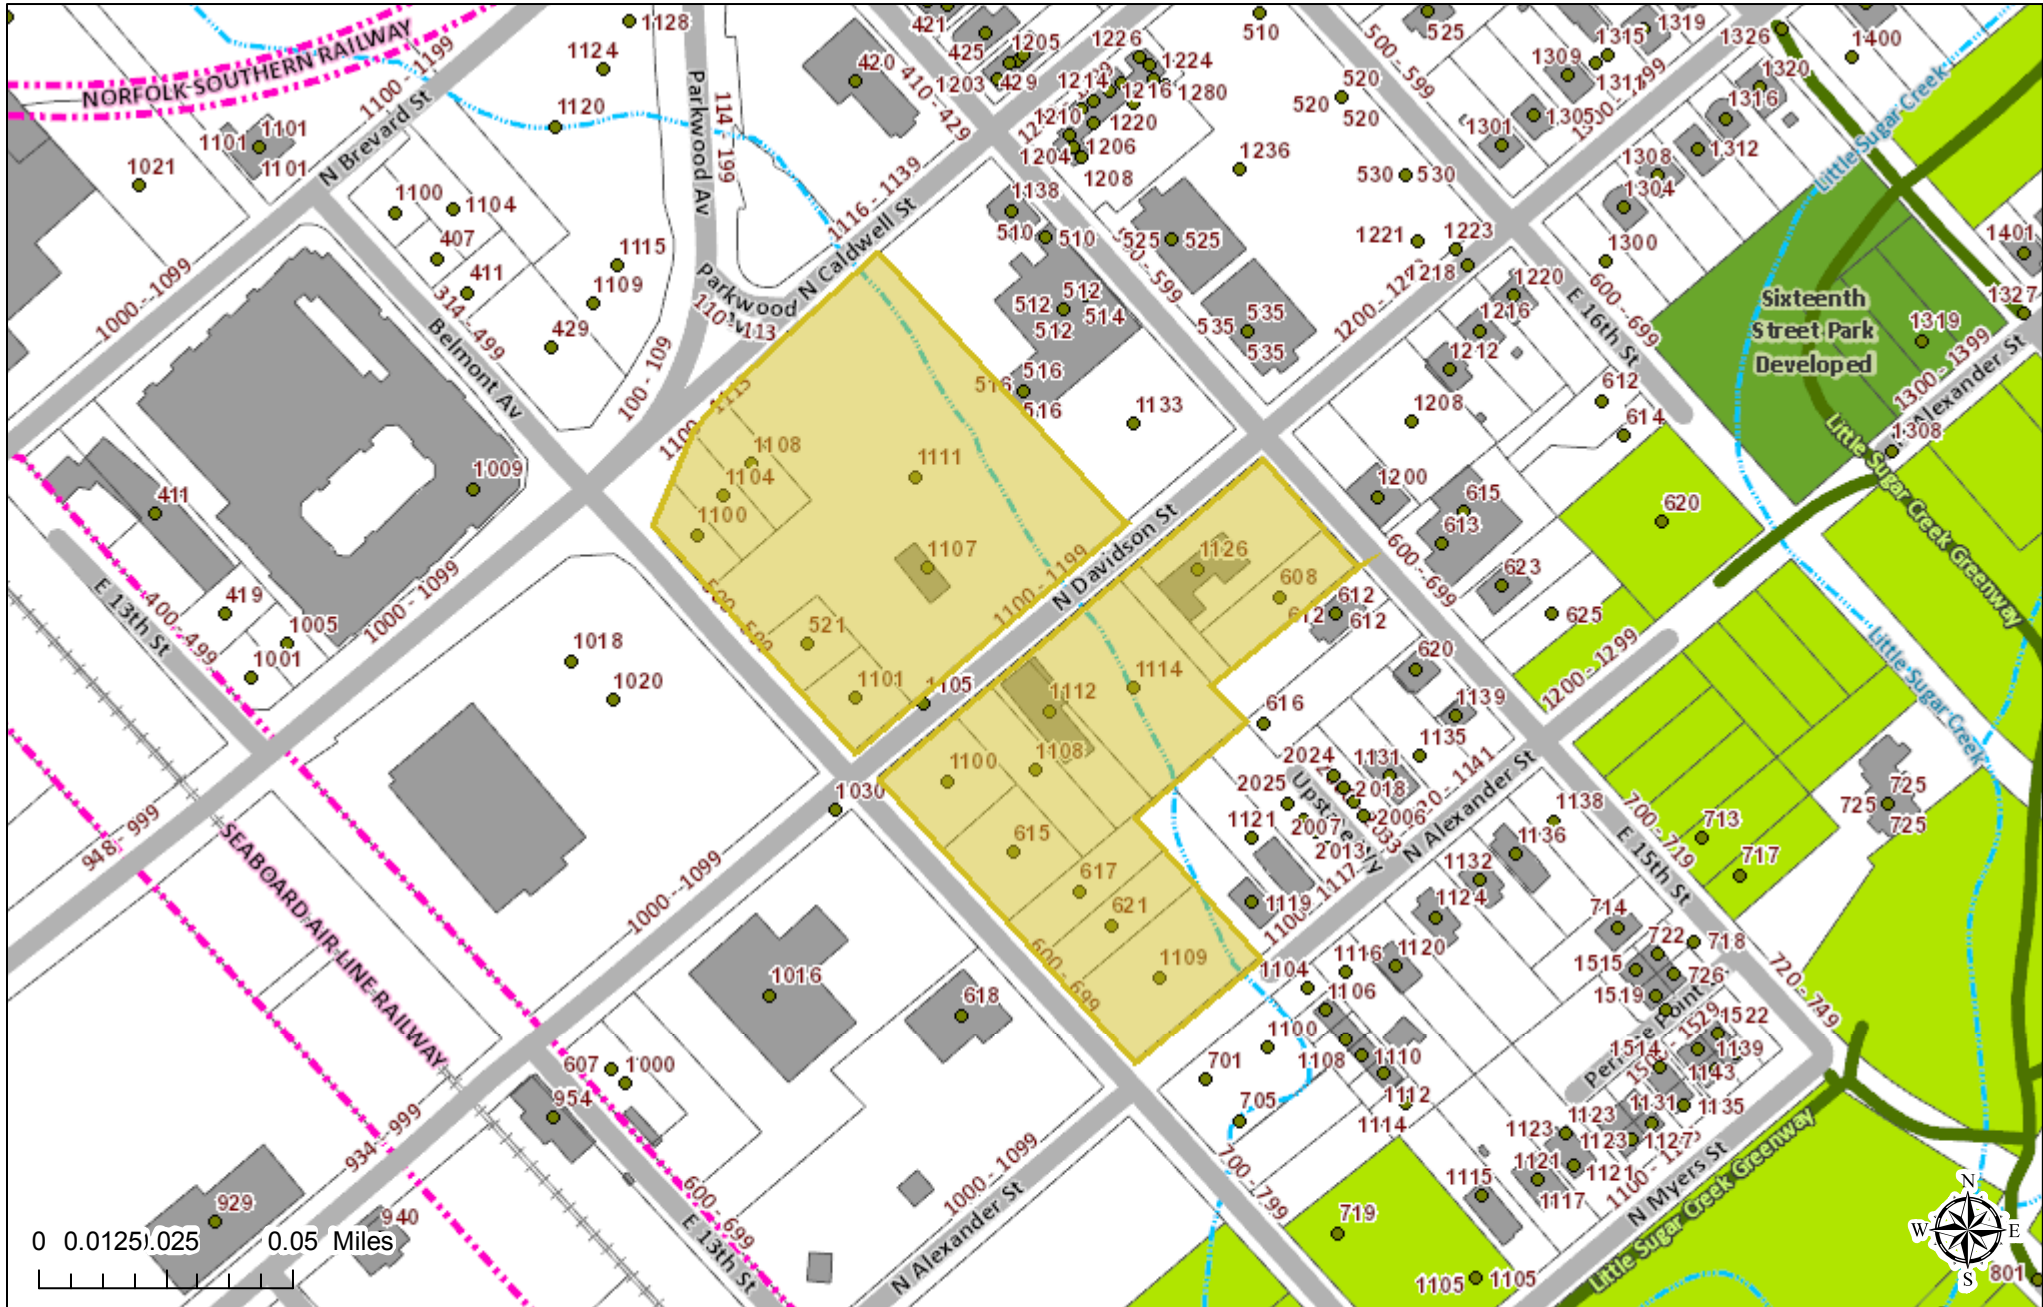

Polaris 3G Map – Mecklenburg County, North Carolina Addresses

Date Printed: 9/20/2019 3:17:43 PM

This map or report is prepared for the inventory of real property within Mecklenburg County and is compiled from recorded deeds, plats, tax maps, surveys, planimetric maps, and other public records and data. Users of this map or report are hereby notified that the aforementioned public primary information sources should be consulted for verification. Mecklenburg County and its mapping contractors assume no legal responsibility for the information contained herein.