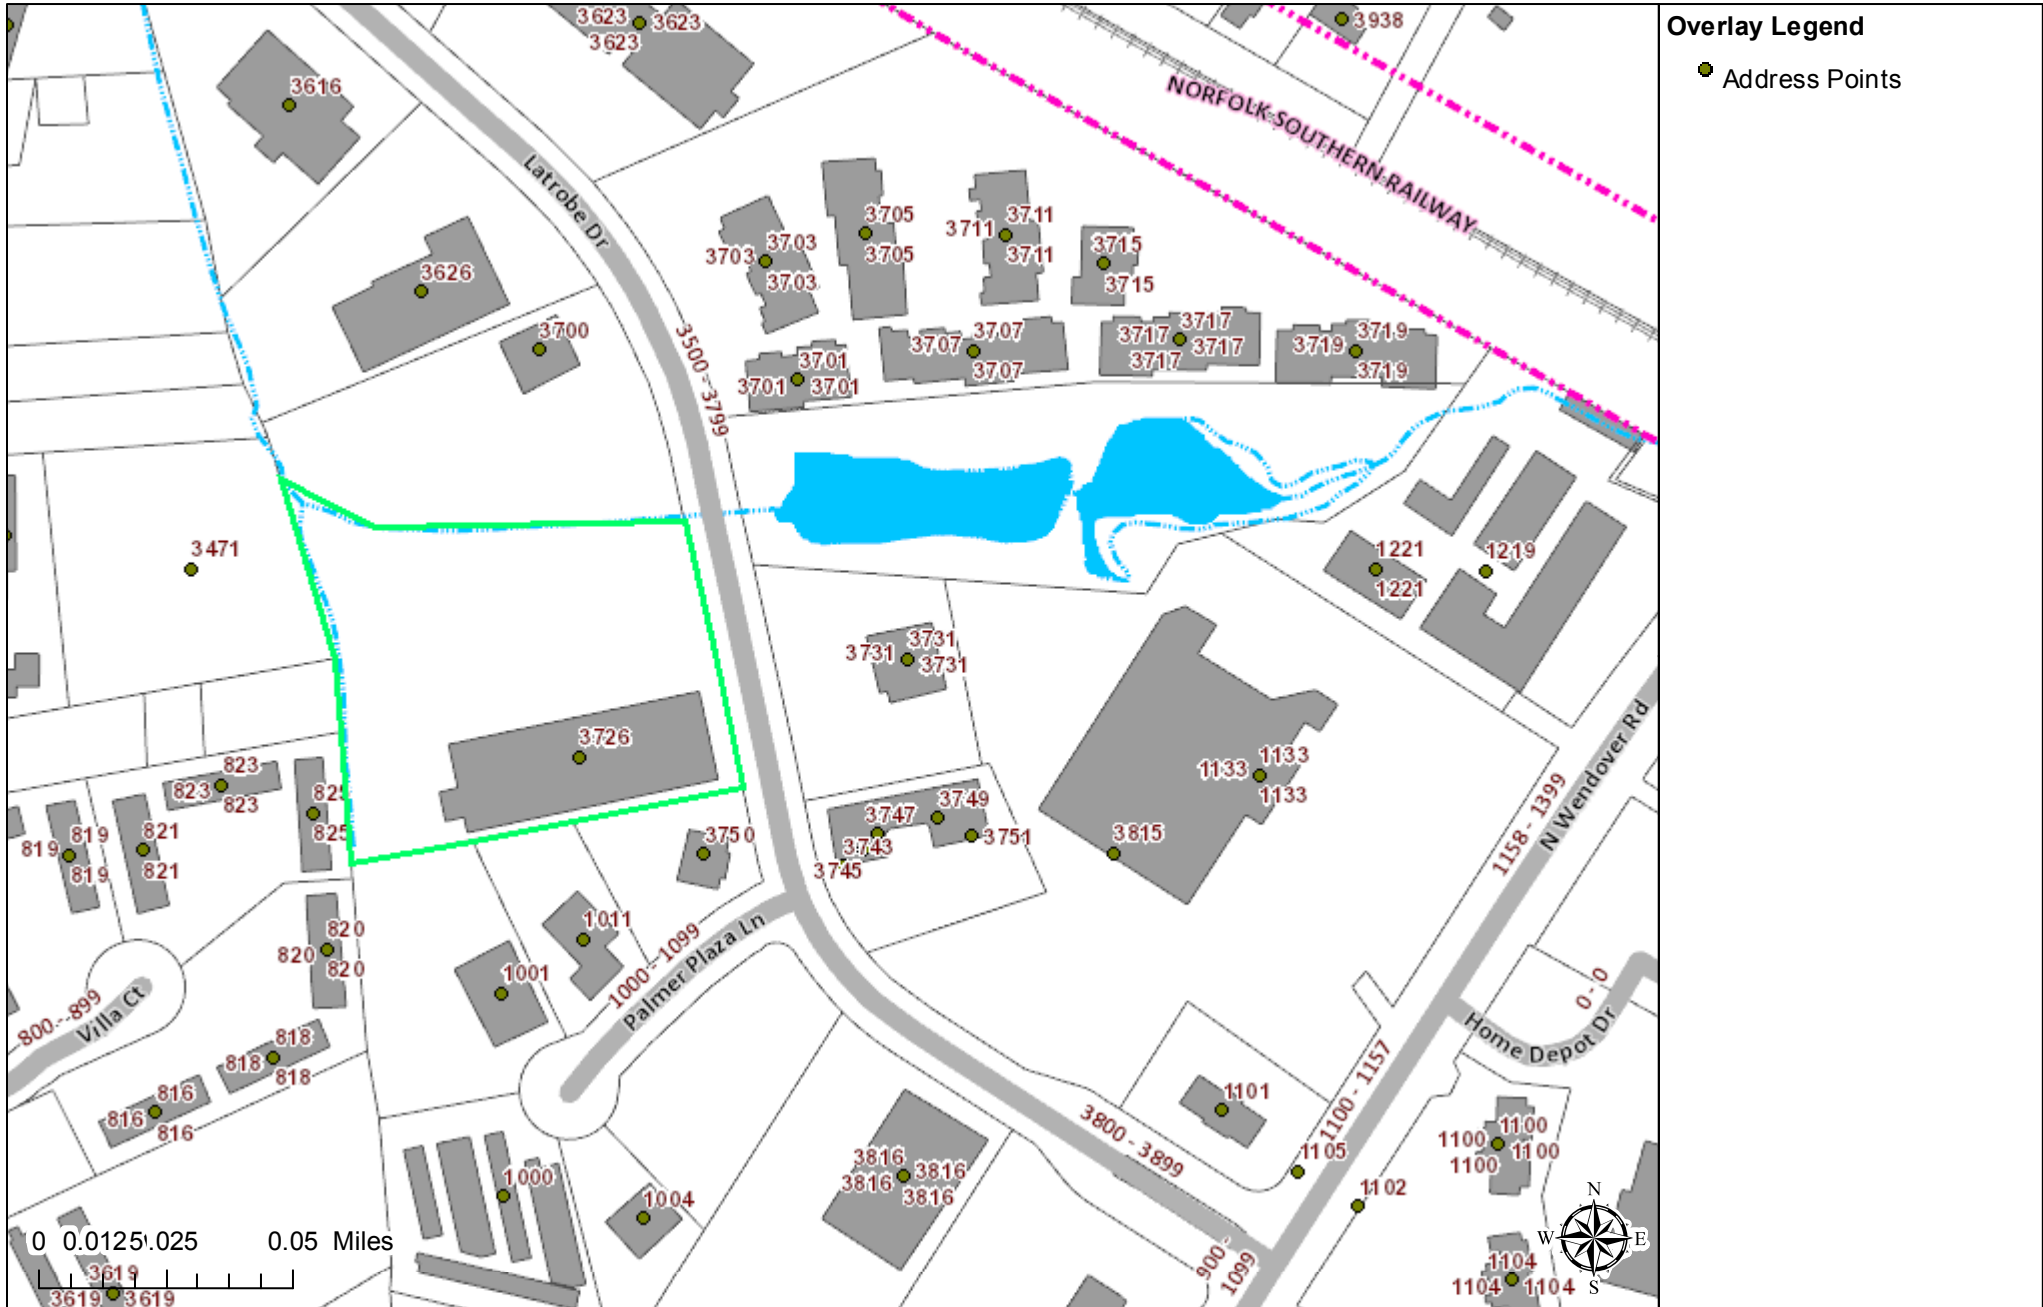

# Polaris 3G Map – Mecklenburg County, North Carolina

## Street Address

Date Printed: 9/6/2022 5:15:15 PM

This map or report is prepared for the inventory of real property within Mecklenburg County and is compiled from recorded deeds, plats, tax maps, surveys, planimetric maps, and other public records and data. Users of this map or report are hereby notified that the aforementioned public primary information sources should be consulted for verification. Mecklenburg County and its mapping contractors assume no legal responsibility for the information contained herein.